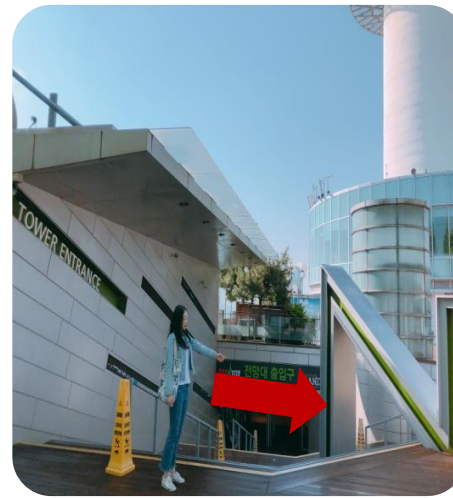

N Seoul Tower

SMART하게 이용하는 방법

① N Seoul Tower

② Arrive at N Seoul Tower

③ Find the entrance

④ Go to PLAZA 5F

⑤ Redemption location

⑥ Prepare your voucher

⑦ Collect the tickets

⑧ Enter the observatory

N Seoul Tower

SMART하게 이용하는 방법

① Arrive at N Seoul Tower

② Take the elevator

③ Press the 5F button

④ Arrive at PLAZA 5F

⑤ Go this way

⑥ Prepare your voucher

⑦ Collect the tickets

⑧ Enter the observatory