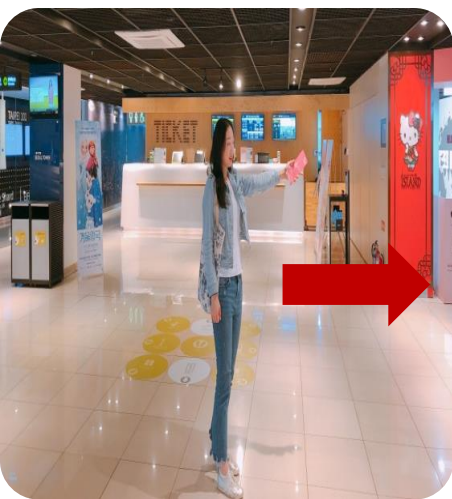

N Seoul Tower

SMART하게 이용하는 방법

① N Seoul Tower

② Arrive at N Seoul Tower

③ Find the entrance

④ Go to PLAZA 5F

⑤ Redemption location

⑥ Prepare your voucher

⑦ Collect the tickets

⑧ Enter the observatory

N Seoul Tower

SMART하게 이용하는 방법

① Arrive at N Seoul Tower

② Take the elevator

③ Press the 5F button

④ Arrive at PLAZA 5F