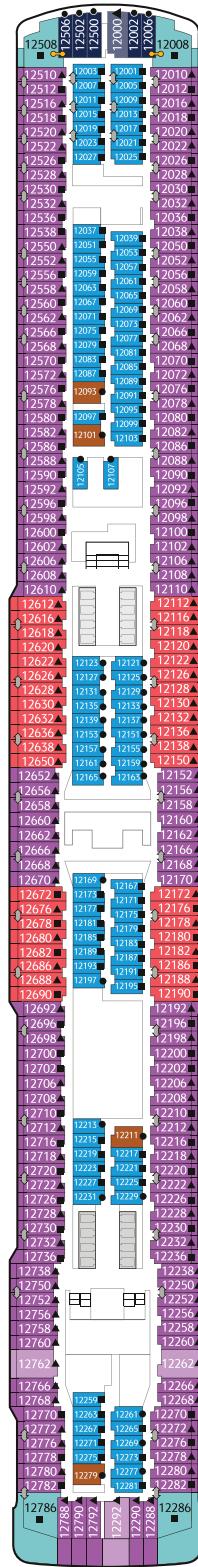

DECK 12
Suites, Balcony Deluxe,
Balcony, Oceanview &
Interior Staterooms