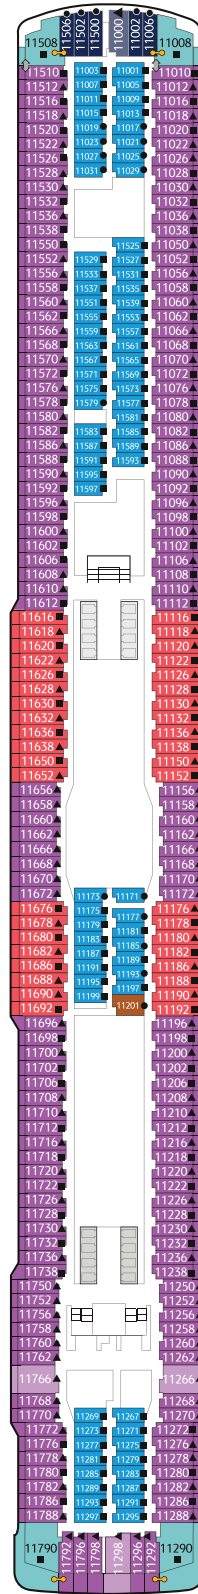

DECK 11
Suites, Balcony Deluxe,
Balcony, Oceanview &
Interior Staterooms