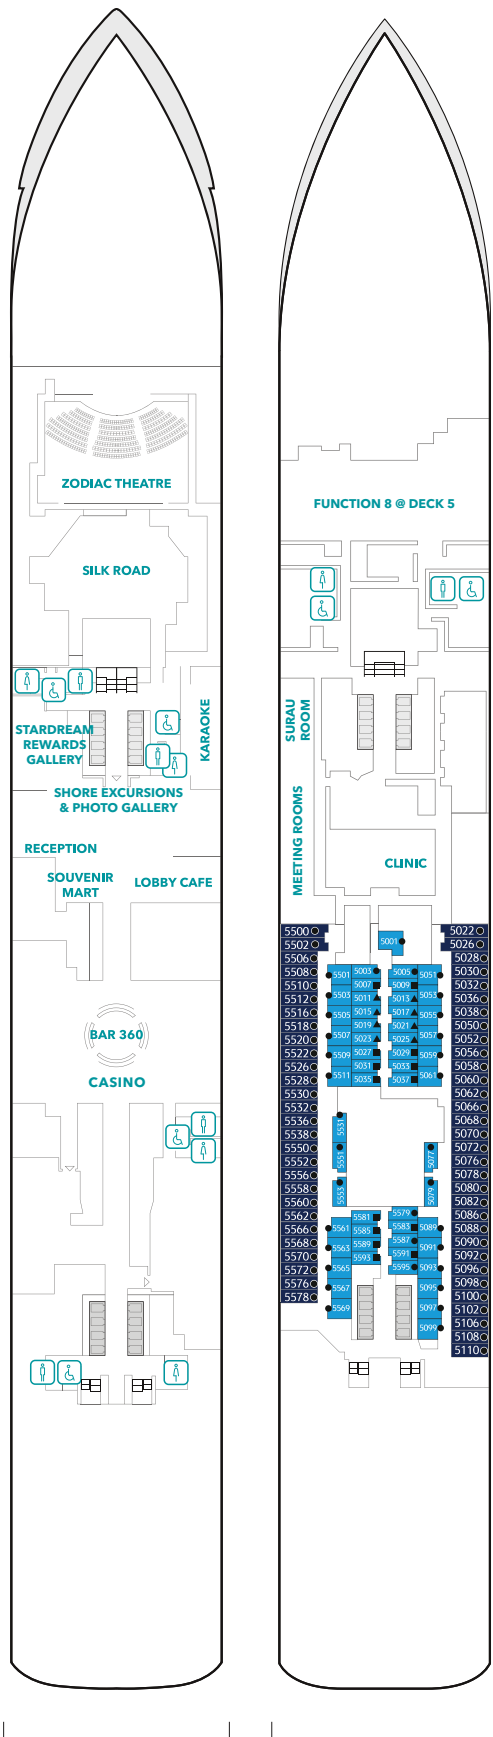

OCEANVIEW STATEROOM

Approx. **16 - 35 sq.m** | Max Occupancy **2**

Deck **5 / 9 / 10 / 11 / 12 / 13**

2 Single Beds

INTERIOR STATEROOM

Approx. **13 - 19 sq.m** | Max Occupancy **2 - 4**

Deck **5 / 8 / 9 / 10 / 11 / 12 / 13 / 15**

Genting Dream Deck Plans

DECK 10

Suites, Balcony Deluxe, Balcony, Oceanview & Interior Staterooms

DECK 9

Suites, Balcony Deluxe, Balcony, Oceanview & Interior Staterooms, Helipad

DECK 8

Restaurants, Bars, Lounges & Multi-purpose Venue, Balcony Deluxe, Balcony & Interior Staterooms

DECK 7

Main Theatre, Executive Boardrooms, Restaurants, Retail Venues & Entertainment Venues

DECK 6

Main Lobby, StarDream Rewards Membership Counter, Reception, Restaurant, Café, Lounges & Entertainment Venues

DECK 5

Meeting Rooms, Clinic, Oceanview & Interior Staterooms

Restaurants & Bars DECK

Palm Court	19
Sun Deck Bar	17
Pool Deck Bar	16
The Lido*^	16
The Oasis	15
Bar City	8
Bistro	8
Chef's Table	8
Dream Dining Room Upper*	8
Gelateria	8
Hot Pot	8
Umi Uma	8
Blue Lagoon	7
Dream Dining Room Lower*	7
Red Lion	7
Bar 360	6
Lobby Cafe	6
Silk Road	6
Function 8 @ Deck 5*	5