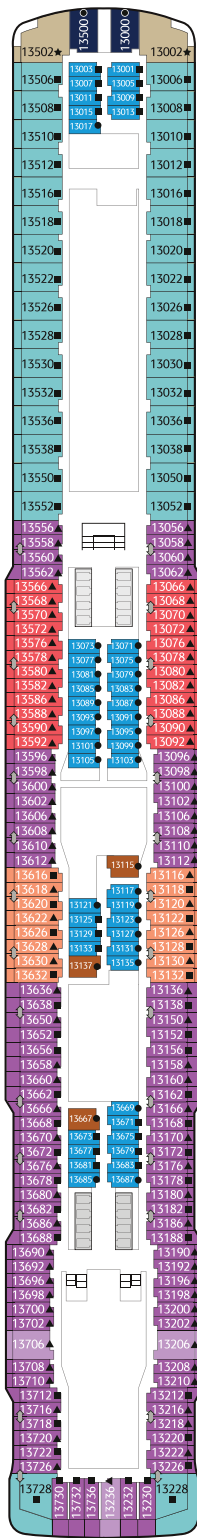

DECK 13
Suites, Balcony Deluxe,
Balcony, Oceanview &
Interior Staterooms