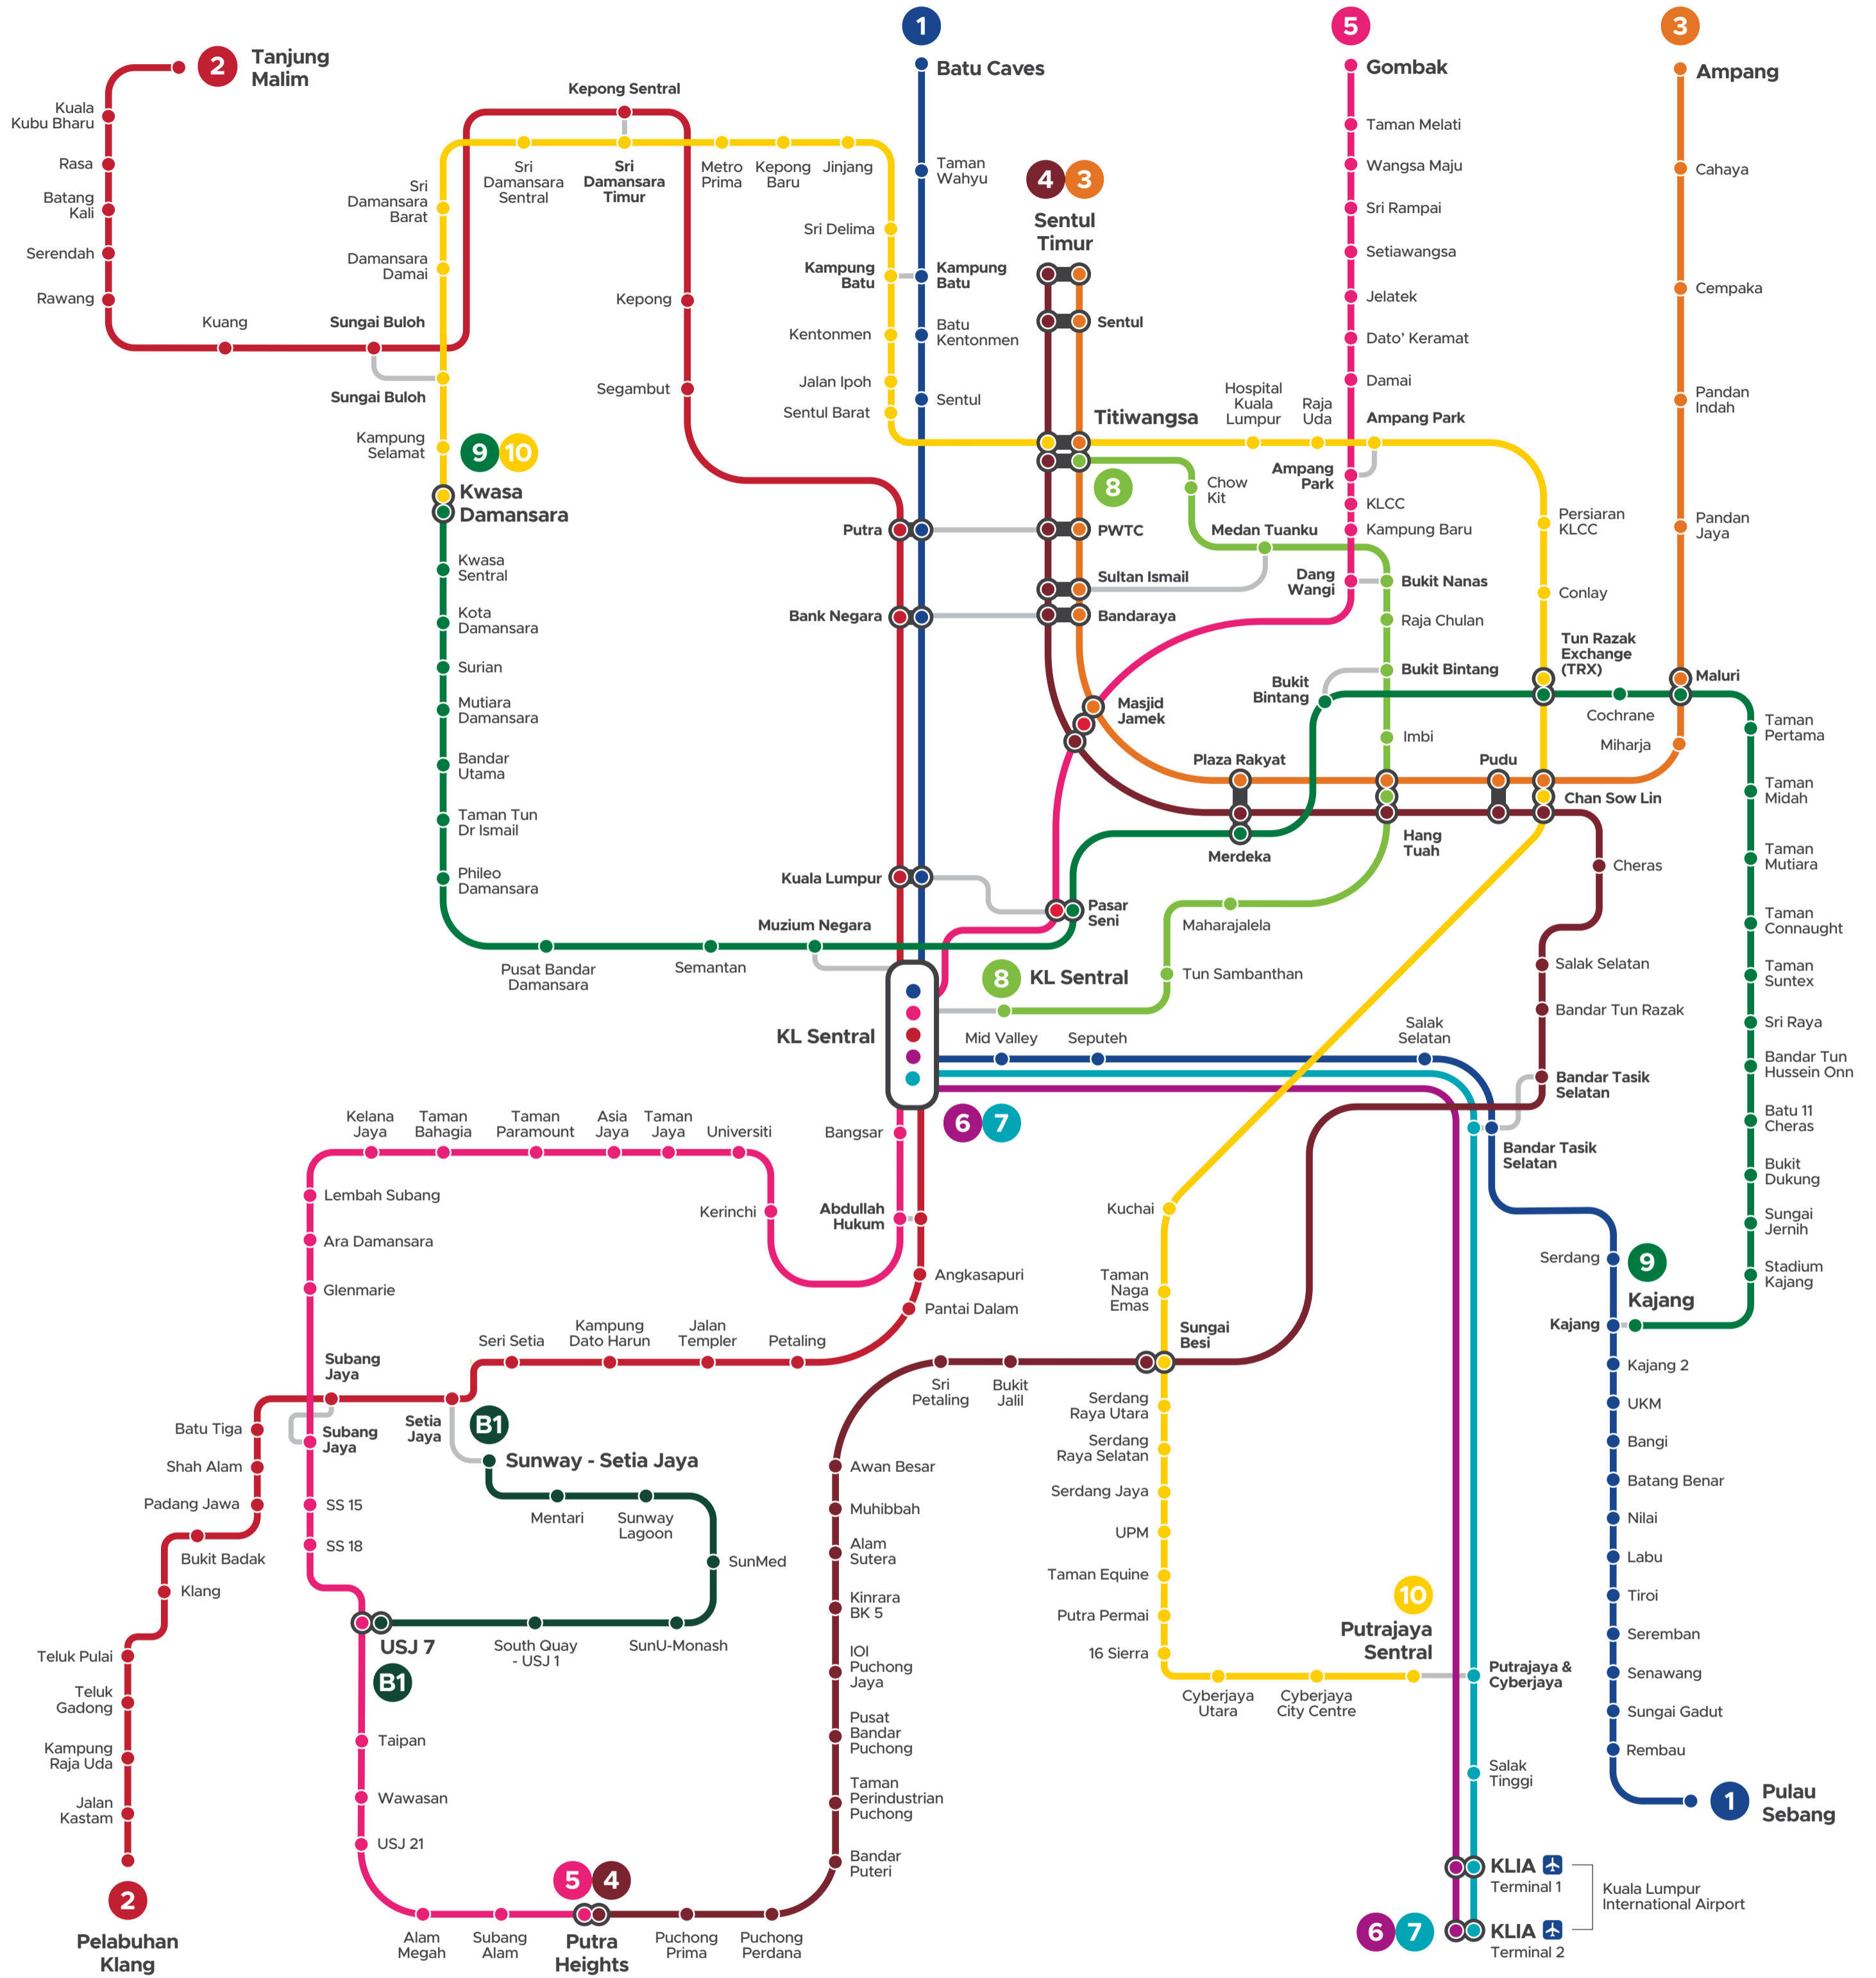

# Klang Valley Integrated Transit Map

\*Updated Mar 2023

## Rail Lines Information

- |   |  |  |  |   |
|---|--|--|--|---|
| <b>1</b>  KTM Batu Caves - Pulau Sebang Line | <b>2</b>  KTM Tanjung Malim - Port Klang Line | <b>3</b>  LRT Ampang Line  | <b>4</b>  LRT Sri Petaling Line | <b>5</b>  LRT Kelana Jaya Line |
| <b>6</b>  KLIA Ekspres                       | <b>7</b>  KLIA Transit                        | <b>8</b>  KL Monorail Line | <b>9</b>  MRT Kajang Line       | <b>10</b>  MRT Putrajaya Line  |
| <b>B1</b>  BRT Sunway Line                   |  Rail Terminal                                |  Interchange Station        |  Connecting Station             |  Airport Terminal              |