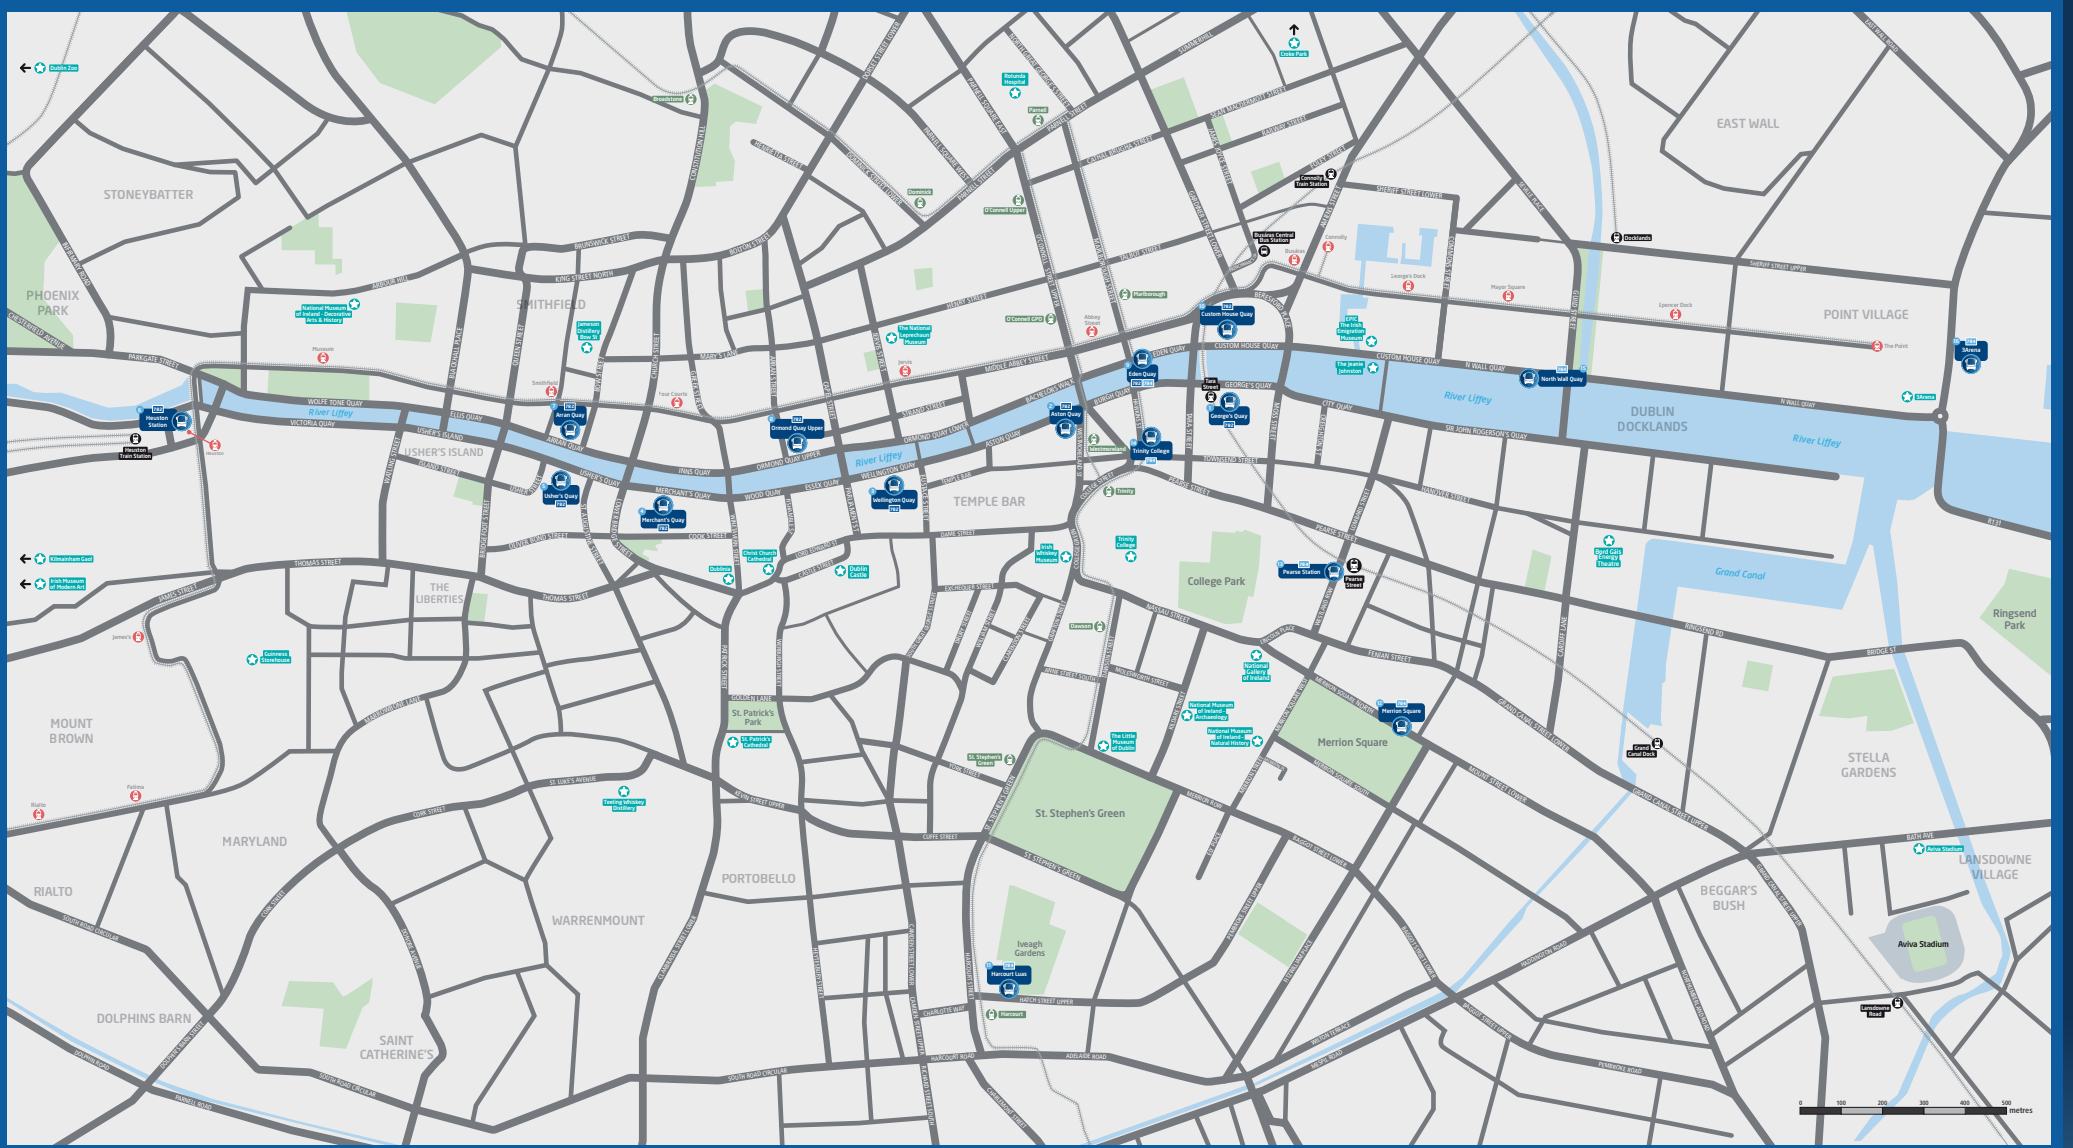

- Dublin Airport** (Terminal 1) Zone 1
- Dublin Airport** (Terminal 2) Zone 21
- 3Arena** (Point Village & Ringsend) Stop 7399
- North Wall Quay** (Docklands & Samuel Beckett Bridge) Stop 7397
- Eden Quay** (O'Connell Street & Marlborough Street) Stop 303
- Trinity College** (College Green & Temple Bar) Stop 4495
- Pearse Station** (Pearse Street) Stop 111761
- Merrion Square** (St. Stephen's Green) Stop 111781
- Harcourt Luas** (Camden Street & Charlemont Street) Stop 1074

**Key:** D = Daily M-F = Monday to Friday SSu = Saturday & Sunday

[Click to buy tickets](#)

[Click for Route 782](#)

**DublinExpress**  
Part of national express ireland

# Our Dublin City drop off stops

[Click to buy tickets](#)

[View stops on Google Maps](#)

**DublinExpress**  
Part of national express ireland

# 782 Dublin City Centre & Heuston Station to Dublin Airport

- George's Quay (Tara Street Station) Stop 135141
- Aston Quay (O'Connell Bridge & Temple Bar) Stop 325
- Wellington Quay (Temple Bar & Dublin Castle) Stop 312
- Merchant's Quay (Christ Church Cathedral) Stop 1444
- Usher's Quay (The Liberties & Guinness Storehouse) Stop 10997
- Heuston Station (Phoenix Park & Dublin Zoo) Stop 4425
- Arran Quay (Smithfield & Jameson Distillery) Stop 7453
- Ormond Quay Upper (Capel Street) Stop 1479
- Eden Quay (O'Connell Street & Marlborough Street) Stop 297
- High-Frequency Stop  Custom House Quay (Gardiner Street & Connolly Station) Stop 135271
- Dublin Airport (Terminal 2) Zone 21
- Dublin Airport (Terminal 1) Zone 1