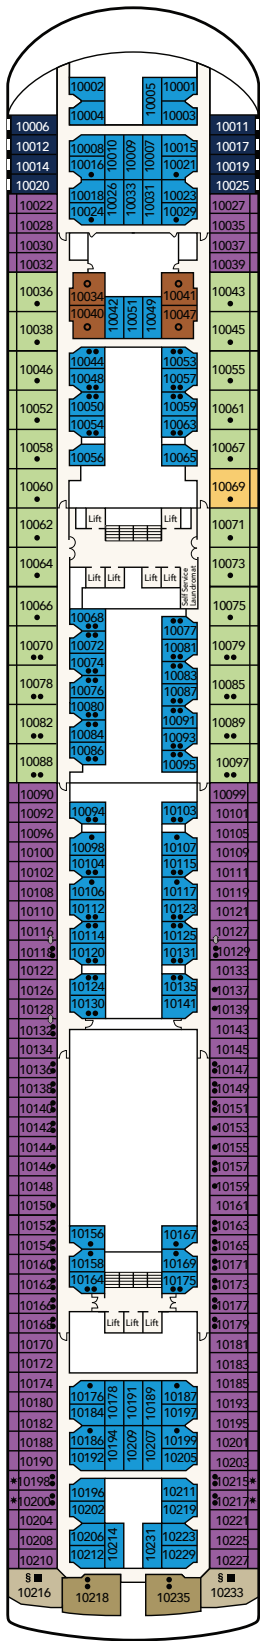

DECK 10

Suites, Balcony, Oceanview & Interior Staterooms