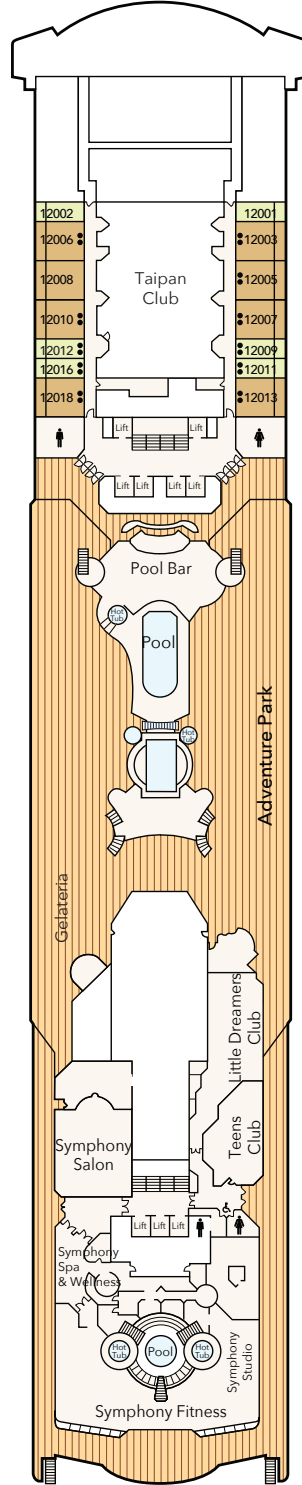

## FLEET OVERVIEW

Gross Tonnage **77,441 tons**  
Length **260m**  
Width **32.2m**  
Decks **11**  
Passenger Capacity **1,940 (Lower Berth)**  
Staterooms **972**

Star Scorpio

# Star Scorpio Deck Plans

**DECK 15**

Water Activities & Bar

**DECK 14**

Hot tub, Adventure Park, Restaurants & Bar

**DECK 12**

Water Activities, Adventure Park, Wellness & Fitness Centre, Little Dreamers Club, Bar & Suites

**DECK 7**

Main Theatre, Bars & Entertainment Venues