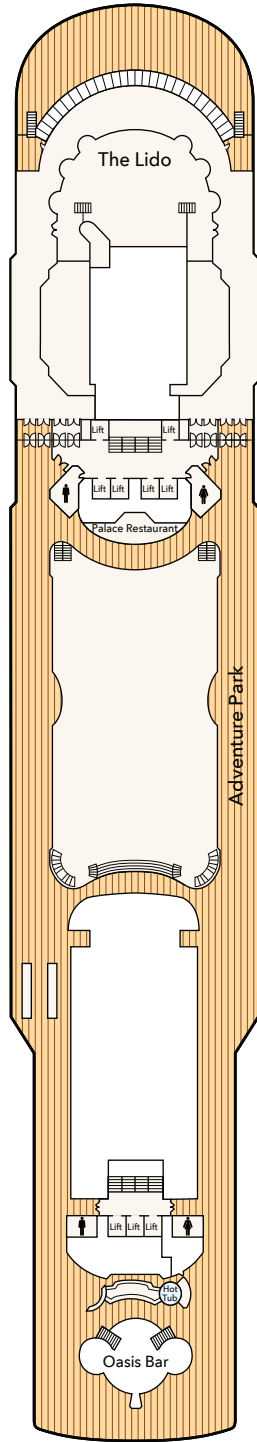

**INTERIOR STATEROOM**

No. of Staterooms:  
 Interior - 373  
 Interior Accessible - 12

\*Room images are for illustration purposes only. Actual room layout, configurations and design may vary.

# Star Scorpio Deck Plans

**DECK 15**

Water Activities & Bar

**DECK 14**

Hot tub, Adventure Park, Restaurants & Bar

**DECK 12**

Water Activities, Adventure Park, Wellness & Fitness Centre, Little Dreamers Club, Bar & Suites