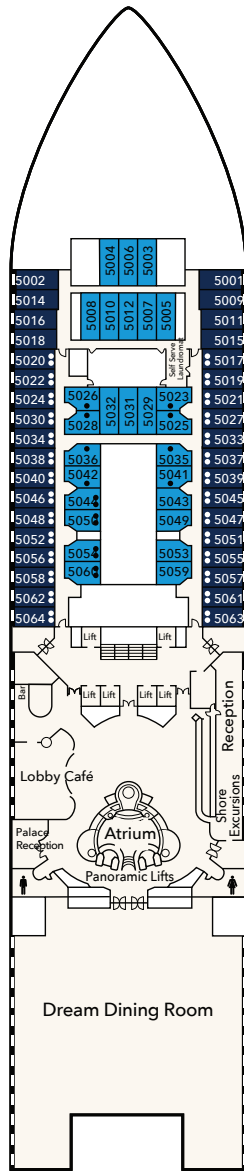

DECK 5

Main Lobby, Reception, Restaurant, Café, Oceanview & Interior Staterooms