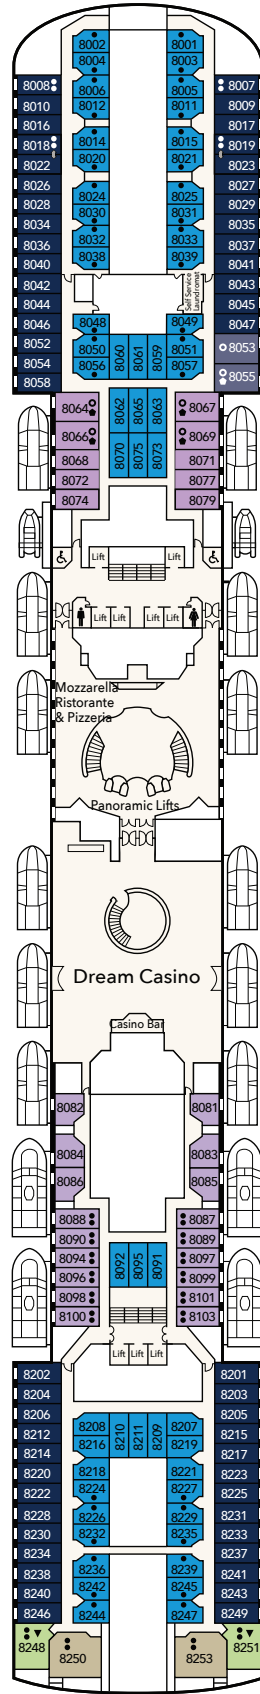

DECK 8

Restaurant, Bar, Entertainment Venue, Suites, Oceanview & Interior Staterooms