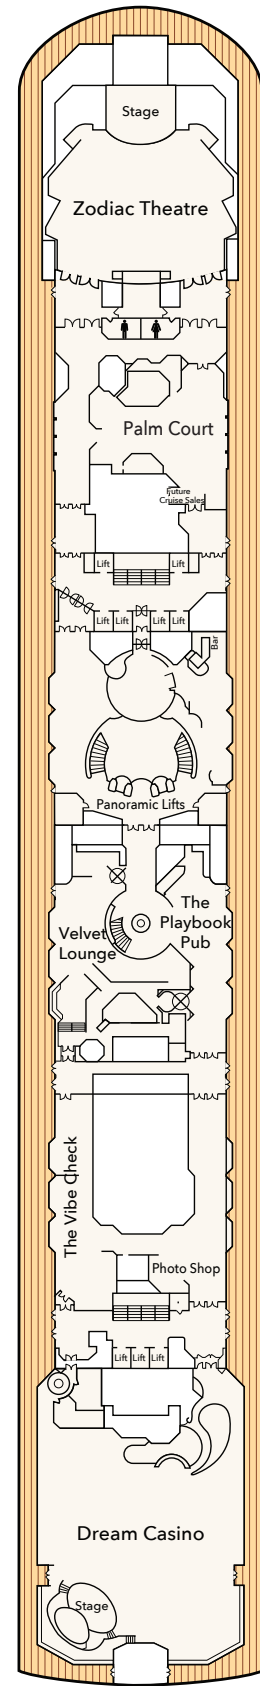

## FLEET OVERVIEW

Gross Tonnage **77,441 tons**  
Length **260m**  
Width **32.2m**  
Decks **11**  
Passenger Capacity **1,940 (Lower Berth)**  
Staterooms **972**

Star Scorpio

# Introducing Our Cabins

**PALACE PENTHOUSE**

No. of Staterooms: 6

**PALACE DELUXE PREMIUM**

No. of Staterooms: 8

**PALACE SUITE & PALACE BALCONY**

No. of Staterooms:  
 Palace Suite - 27  
 Palace Suite Accessible - 1  
 Palace Balcony - 6

**INTERIOR STATEROOM**

No. of Staterooms:  
 Interior - 373  
 Interior Accessible - 12

\*Room images are for illustration purposes only. Actual room layout, configurations and design may vary.

**DECK 7**

Main Theatre, Bars & Entertainment Venues