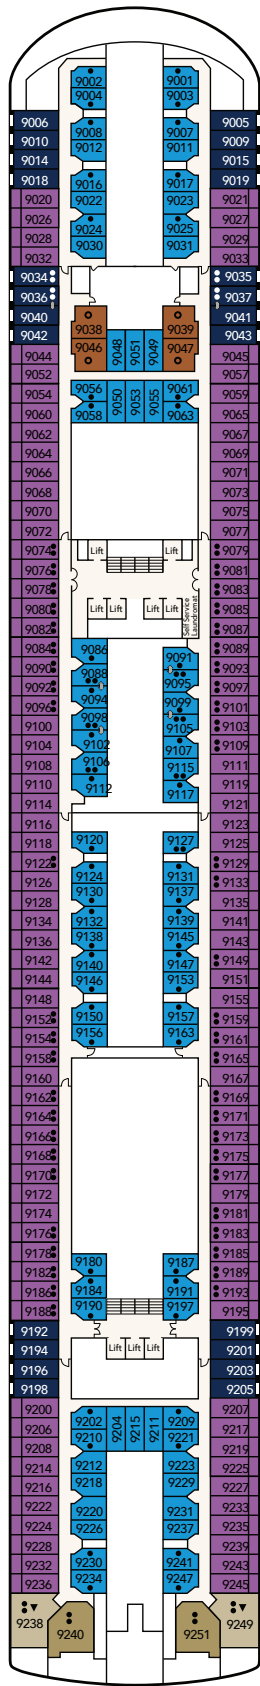

DECK 9

Suites, Balcony, Oceanview & Interior Staterooms