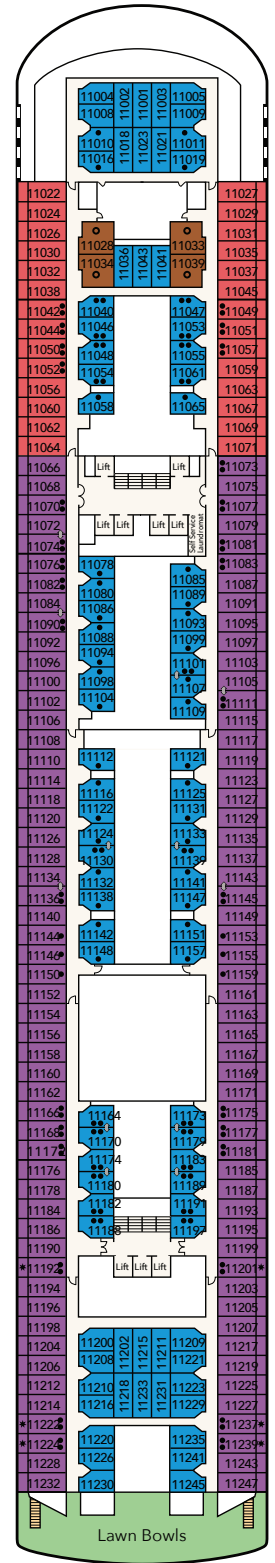

## FLEET OVERVIEW

Gross Tonnage **77,441 tons**  
Length **260m**  
Width **32.2m**  
Decks **11**  
Passenger Capacity **1,940 (Lower Berth)**  
Staterooms **972**

Star Scorpio

# Star Scorpio Deck Plans

**DECK 15**

Water Activities & Bar

**DECK 14**

Hot tub, Adventure Park, Restaurants & Bar

**DECK 12**

Water Activities, Adventure Park, Wellness & Fitness Centre, Little Dreamers Club, Bar & Suites