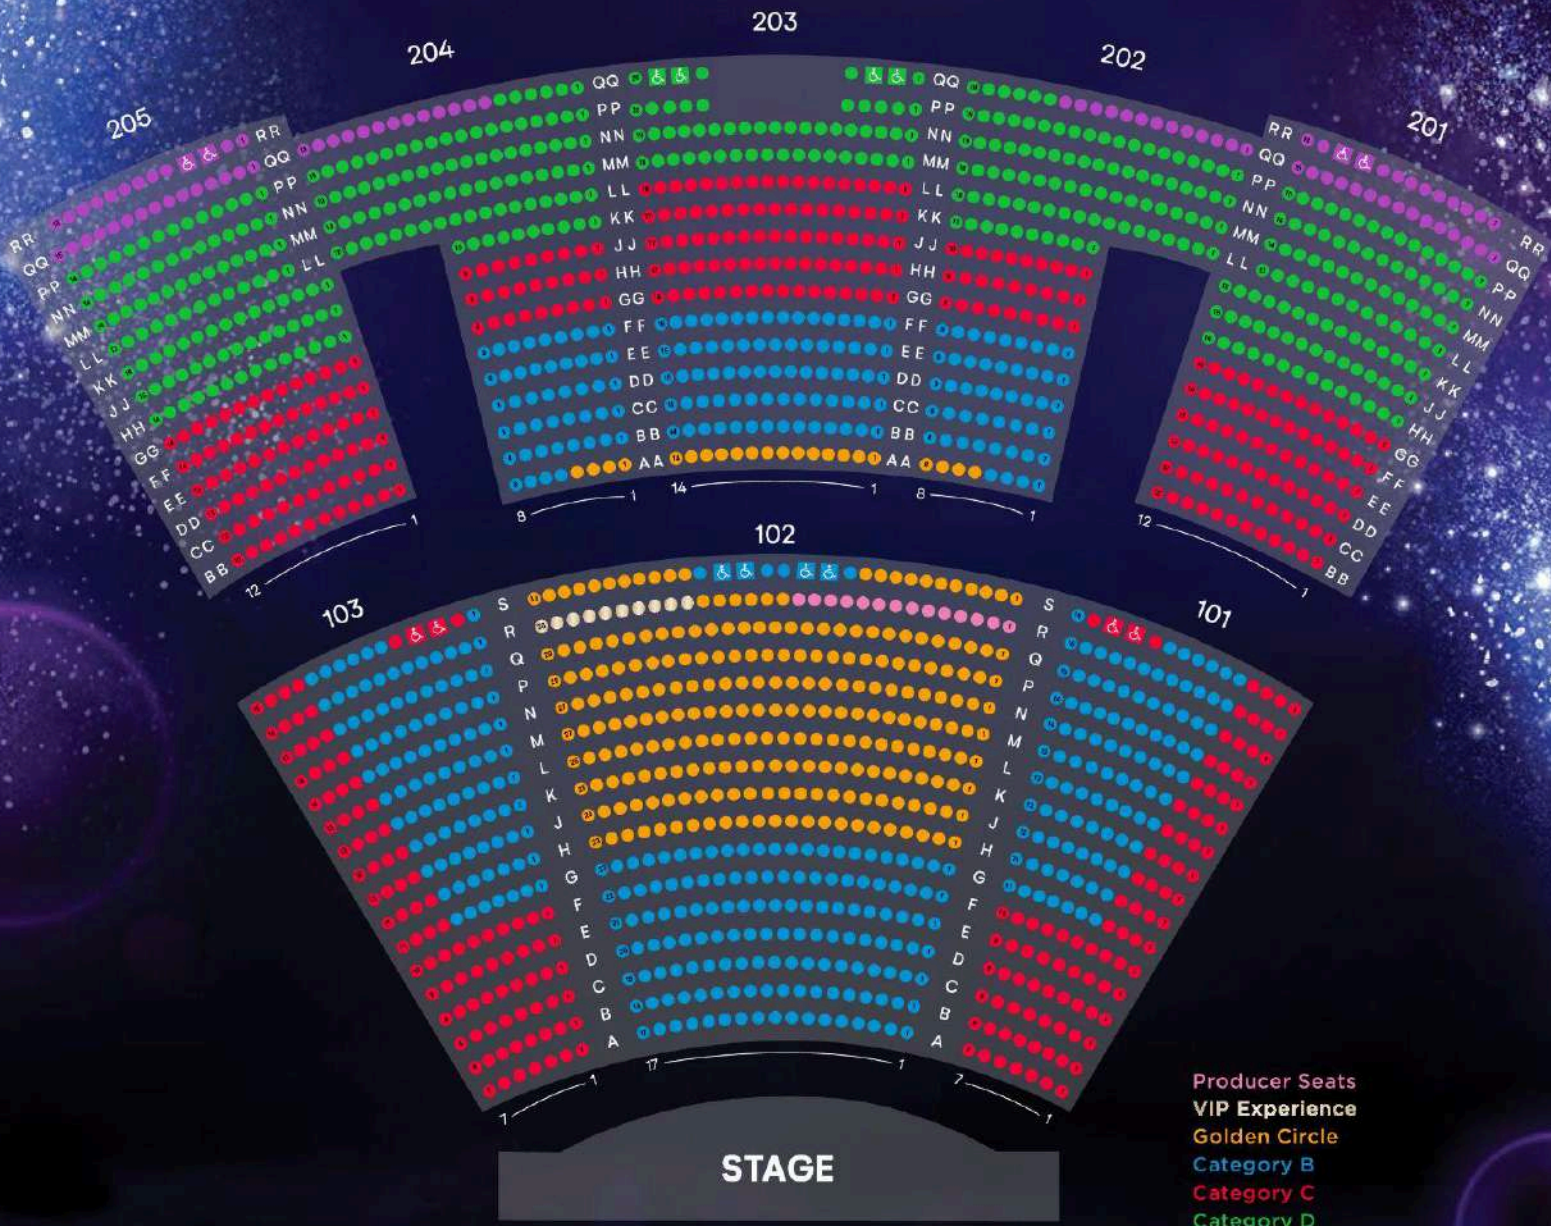

Michael Jackson *ONE*

CIRQUE DU SOLEIL

Producer Seats
VIP Experience
Golden Circle
Category B
Category C
Category D
Category E
Capacity: 1805

Subject to rescaling and changes without notice

Visit cirquedusoleil.com/mjone