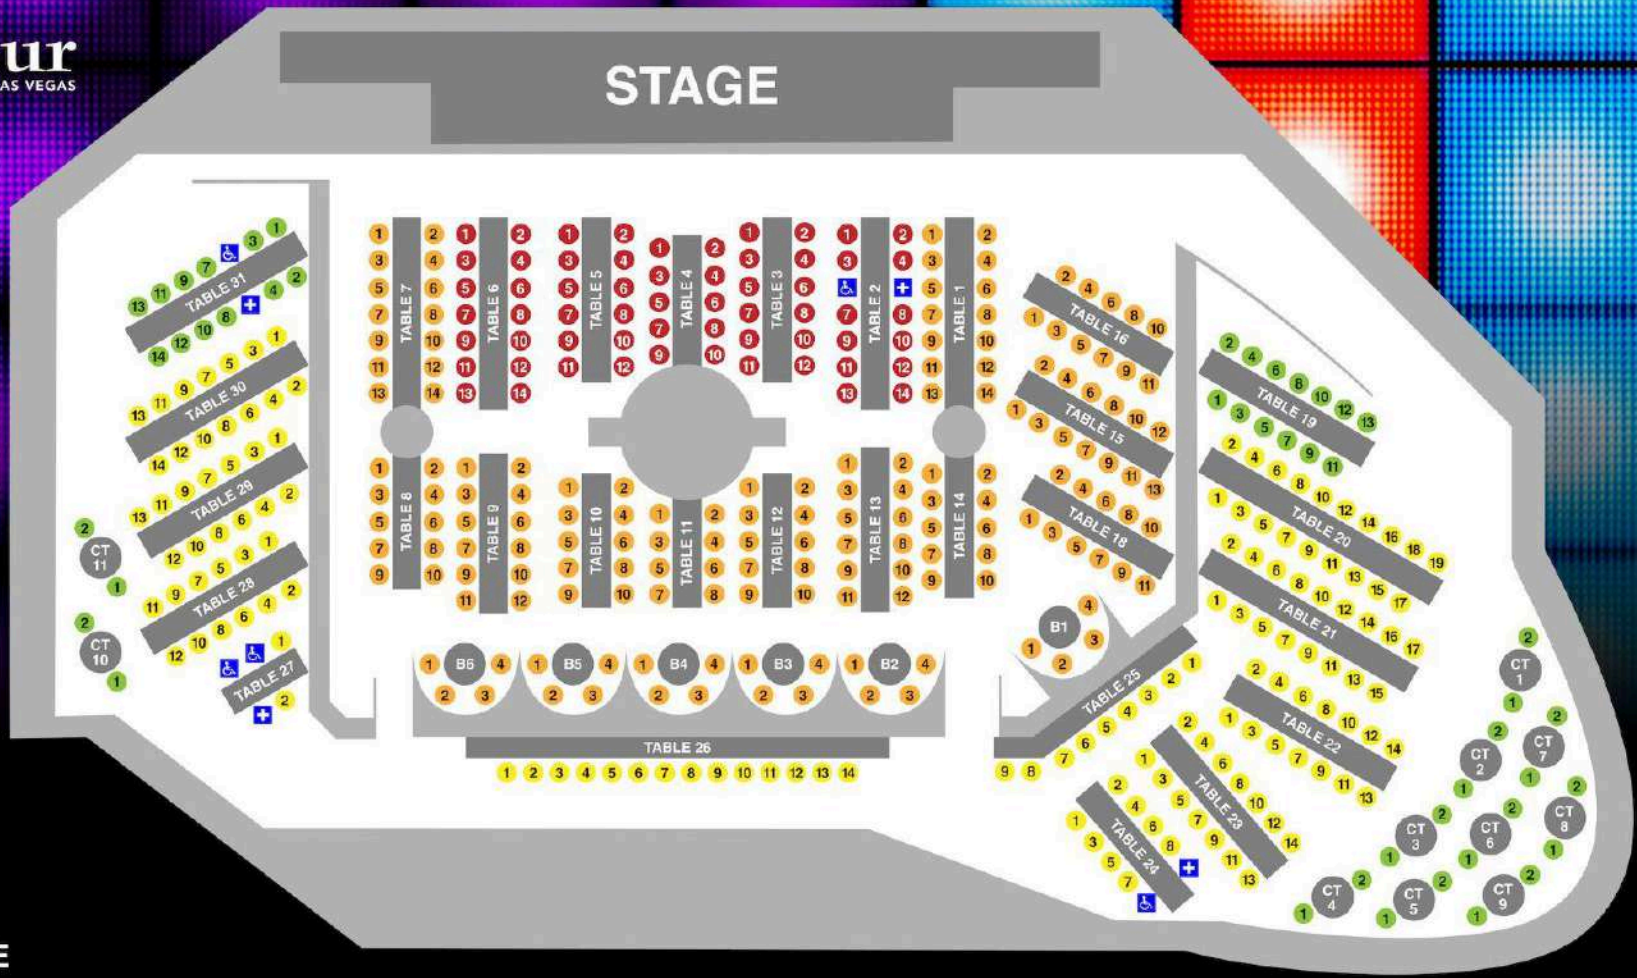

THE AUSTRALIAN BEE GEES SHOW

A TRIBUTE TO THE BEE GEES

Excalibur
HOTEL • CASINO • LAS VEGAS

STAGE

- CATEGORY A
- CATEGORY B
- CATEGORY C
- CATEGORY D

+ ♿ ADA ACCESSIBLE