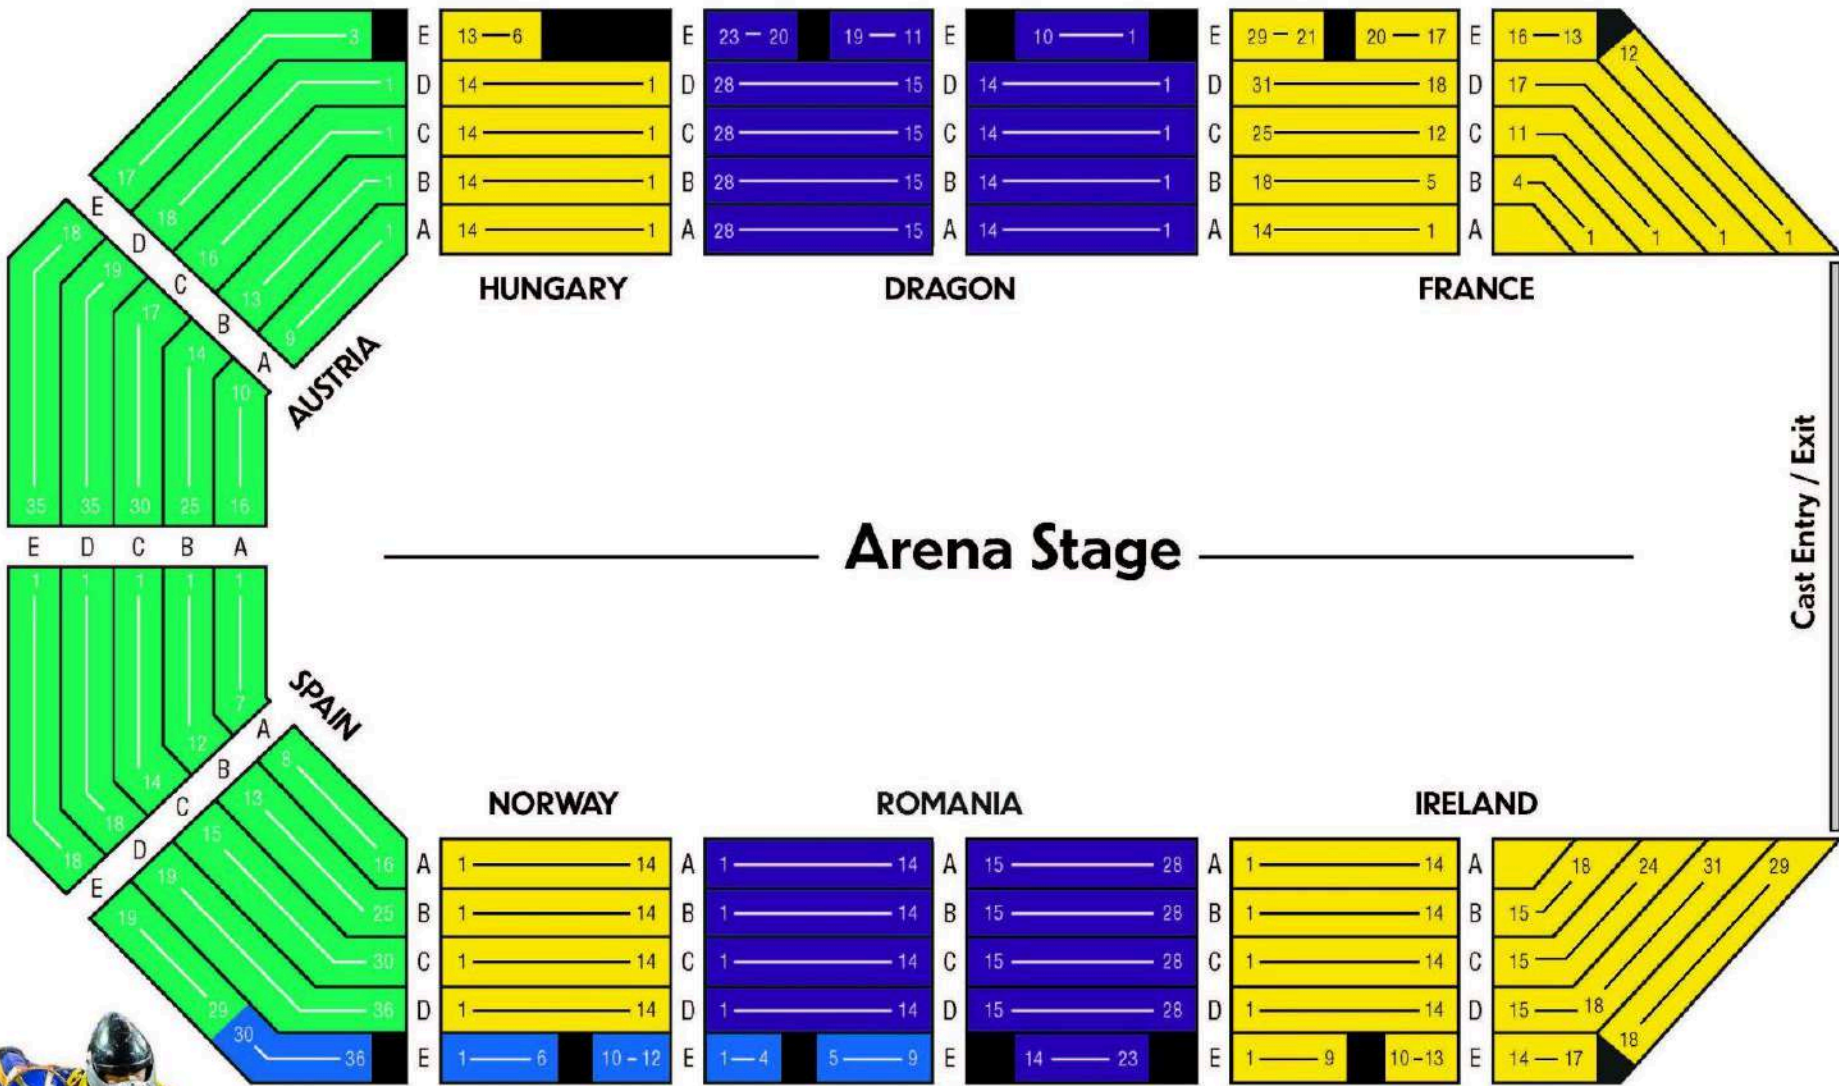

Excalibur
HOTEL • CASINO • LAS VEGAS

STAGE

- CATEGORY A
- CATEGORY B
- CATEGORY C
- CATEGORY D

+ ♿ ADA ACCESSIBLE

THE MacKing

COMEDY MAGIC SHOW

Excalibur
HOTEL • CASINO • LAS VEGAS

STAGE

- CATEGORY A
- CATEGORY B
- + ♿ ADA ACCESSIBLE

PRICING	
■	ZONE 1
■	ZONE 2
■	ZONE 3
■	ZONE 4

NOTES
Revision: Atrium Fantasy New Scaling
Drawn Date: 8.26.2021
Sellable Capacity: 362

Arena Stage

Cast Entry / Exit

▲
**ARENA
ENTRANCE**

♿ ADA / WHEELCHAIR

**AISLE A — RINGSIDE
 AISLE B - D — CENTER ROWS
 AISLE E — BACK ROW**

Produced by Patrick Jackson
**TOURNAMENT
OF KINGS**
Eat. Drink. Be Rowdy!

CIRQUE DU SOLEIL
MAD APPLE

GENERAL ADMISSION SEATING

Price Type
Category A - VIP
Category B - GA1
Category C - GA2
Limited View

Tape Face