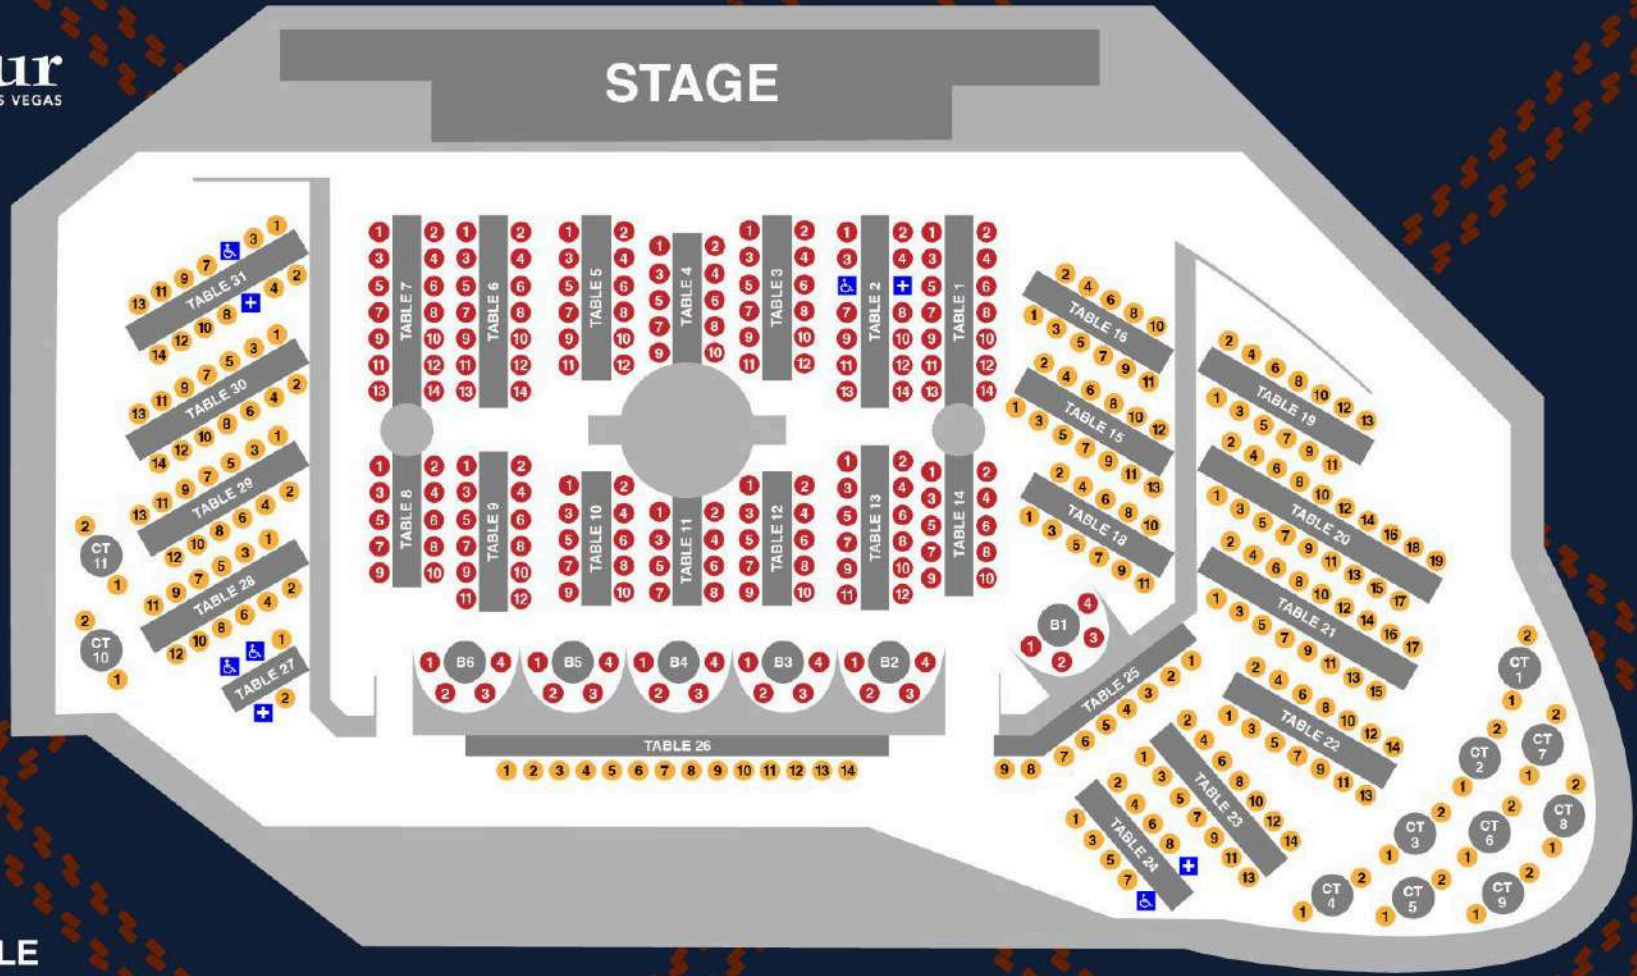

Excalibur
HOTEL • CASINO • LAS VEGAS

STAGE

- CATEGORY A
- CATEGORY B
- CATEGORY C
- CATEGORY D

+ ♿ ADA ACCESSIBLE

THE MacKing

COMEDY MAGIC SHOW

Excalibur
HOTEL • CASINO • LAS VEGAS

STAGE

- CATEGORY A
- CATEGORY B
- + ♿ ADA ACCESSIBLE

PRICING	
■	ZONE 1
■	ZONE 2
■	ZONE 3
■	ZONE 4

NOTES
Revision: Atrium Fantasy New Scaling
Drawn Date: 8.26.2021
Sellable Capacity: 362

Arena Stage

Cast Entry / Exit

▲
**ARENA
ENTRANCE**

♿ ADA / WHEELCHAIR

**AISLE A — RINGSIDE
 AISLE B - D — CENTER ROWS
 AISLE E — BACK ROW**

Produced by Patrick Jackson
**TOURNAMENT
OF KINGS**
Eat. Drink. Be Rowdy!

CIRQUE DU SOLEIL
MAD APPLE

GENERAL ADMISSION SEATING

Price Type
Category A - VIP
Category B - GA1
Category C - GA2
Limited View

Tape Face