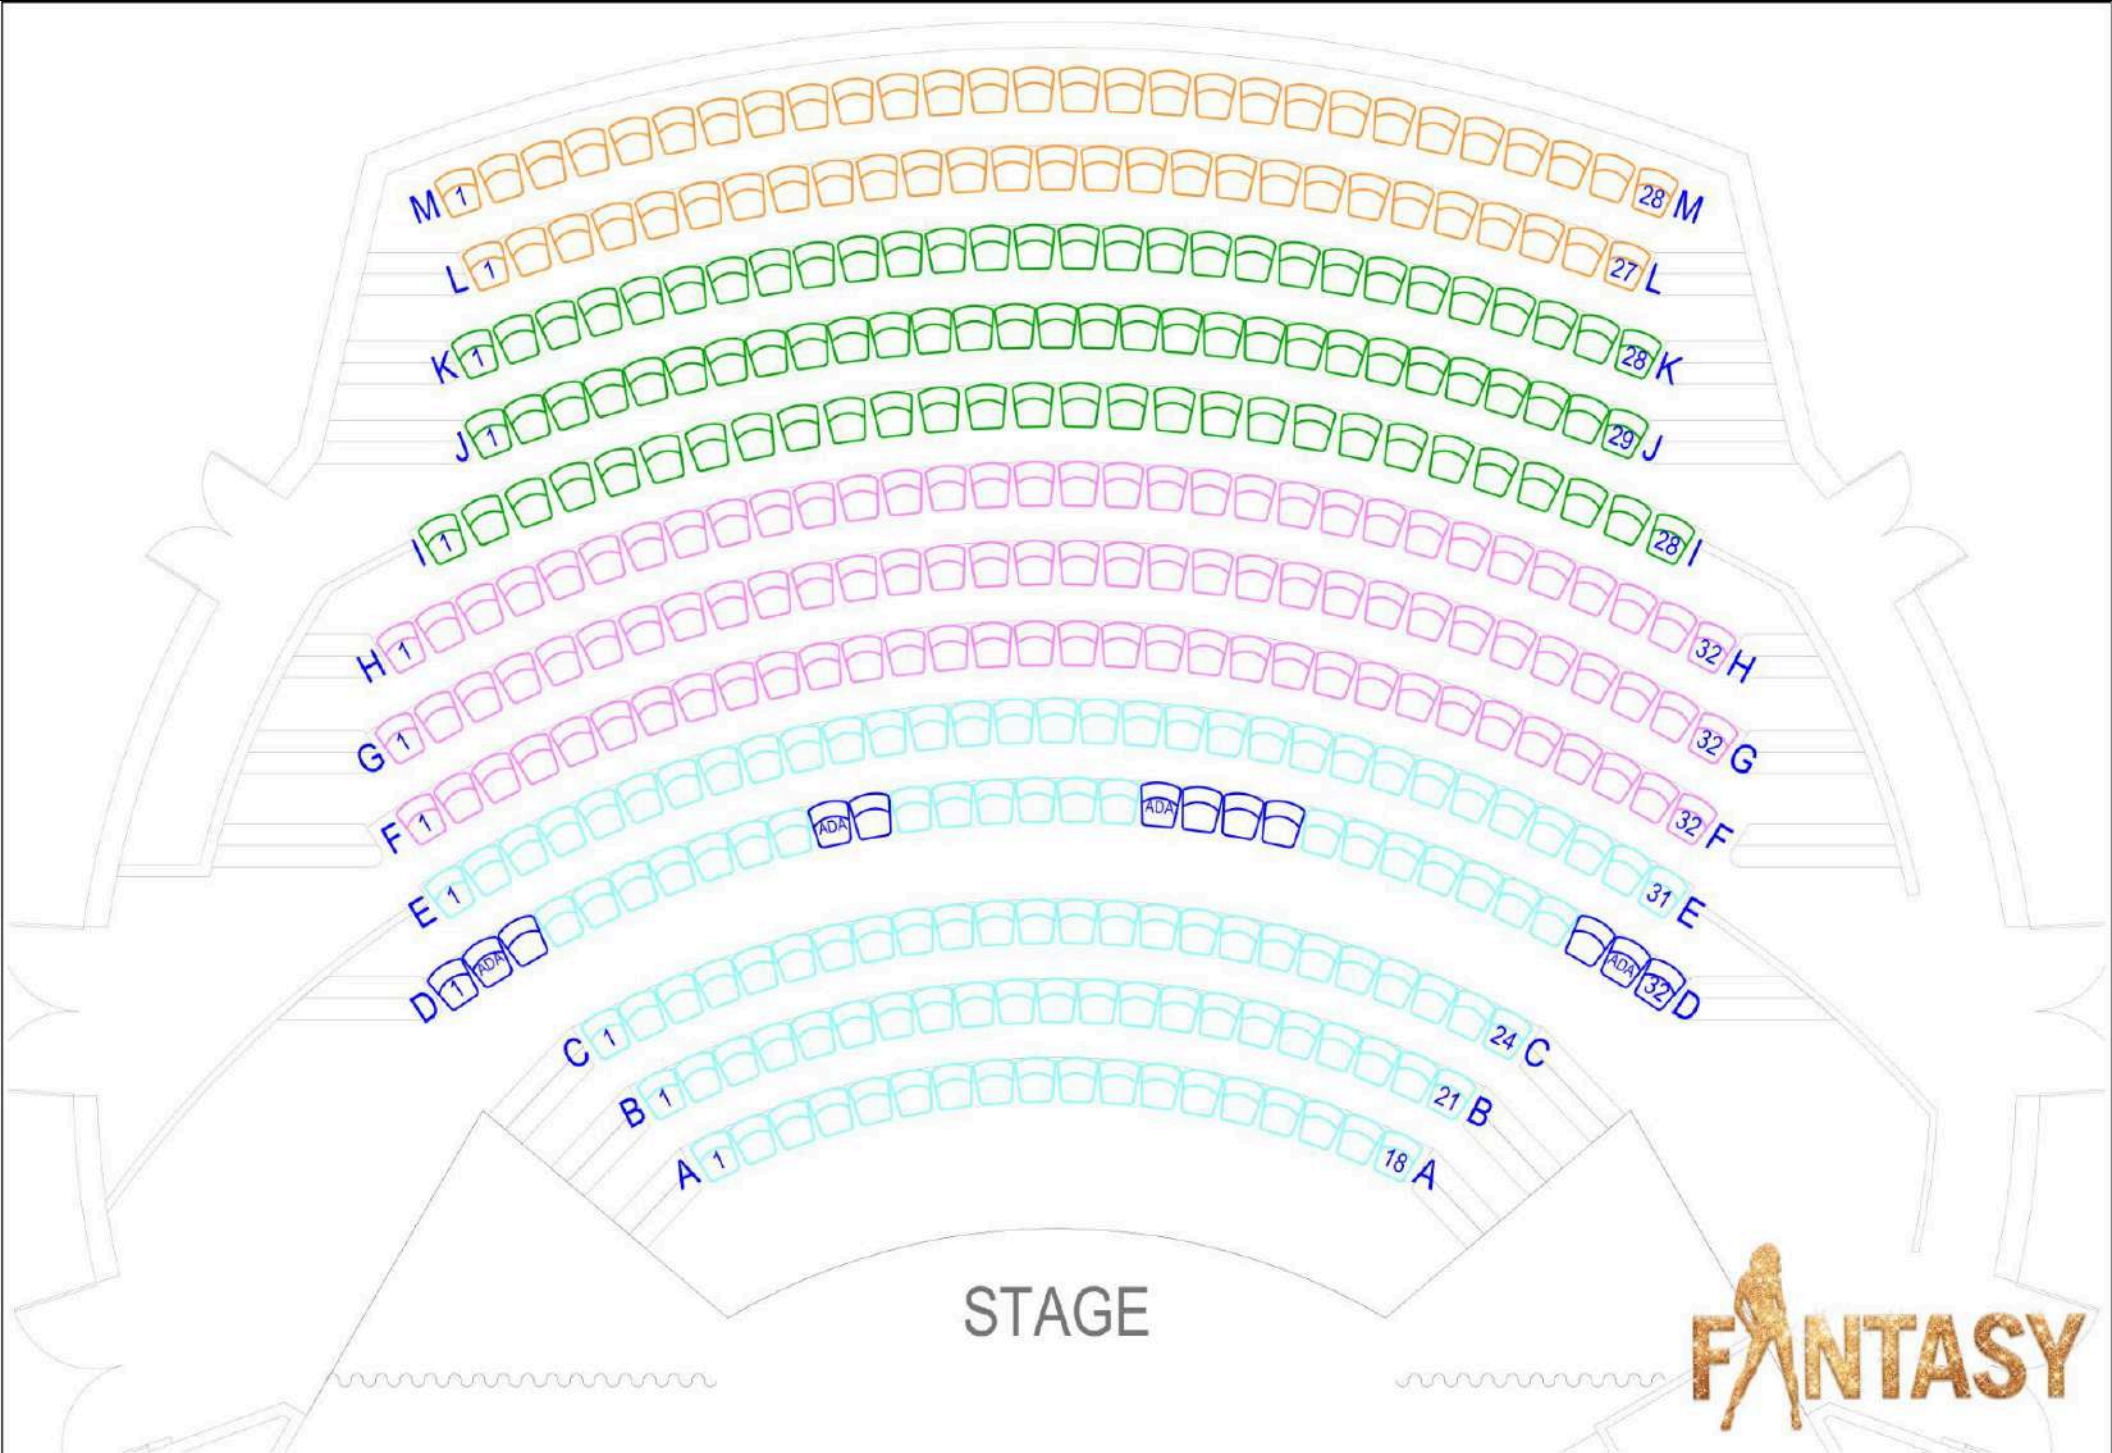

Excalibur
HOTEL • CASINO • LAS VEGAS

STAGE

- CATEGORY A
- CATEGORY B
- CATEGORY C
- CATEGORY D

+ ♿ ADA ACCESSIBLE

THE MacKing

COMEDY MAGIC SHOW

Excalibur
HOTEL • CASINO • LAS VEGAS

STAGE

- CATEGORY A
- CATEGORY B
- + ♿ ADA ACCESSIBLE

PRICING	
■	ZONE 1
■	ZONE 2
■	ZONE 3
■	ZONE 4

NOTES
Revision: Atrium Fantasy New Scaling
Drawn Date: 8.26.2021
Sellable Capacity: 362

Arena Stage

Cast Entry / Exit

▲
**ARENA
ENTRANCE**

♿ ADA / WHEELCHAIR

**AISLE A — RINGSIDE
 AISLE B - D — CENTER ROWS
 AISLE E — BACK ROW**

Produced by Patrick Jackson
**TOURNAMENT
OF KINGS**
Eat. Drink. Be Rowdy!

CIRQUE DU SOLEIL
MAD APPLE

GENERAL ADMISSION SEATING

Price Type
Category A - VIP
Category B - GA1
Category C - GA2
Limited View

Tape Face