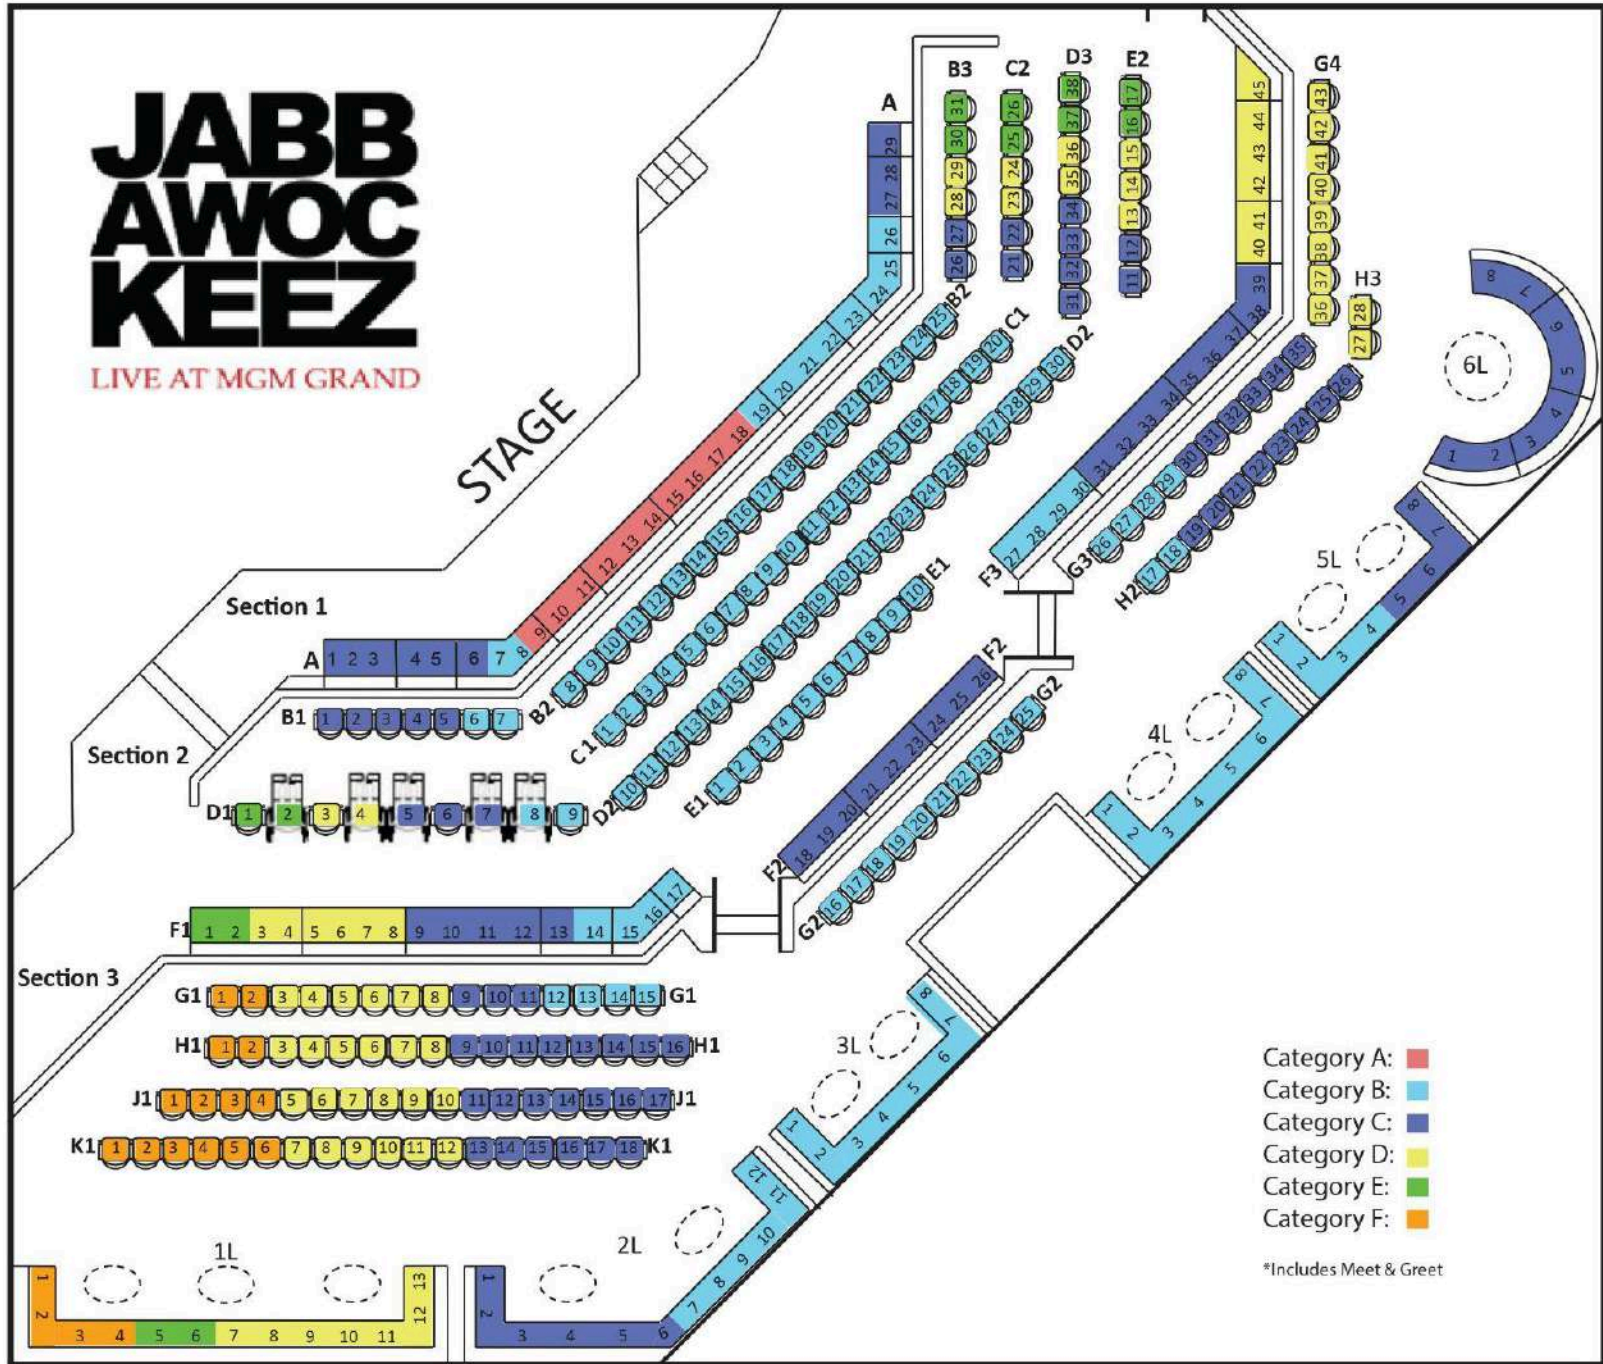

CIRQUE DU SOLEIL

CARROT TOP

- ZONE 1 (Category A)
- ZONE 2 (Category B)
- ZONE 3 (Category C)
- ZONE 4 (Category D)
- ADA SEATING

LUXOR[®]
L A S V E G A S

JABB AWOC KEEZ

LIVE AT MGM GRAND

THE AUSTRALIAN BEE GEES SHOW

Excalibur
HOTEL • CASINO • LAS VEGAS

STAGE

- CATEGORY A
- CATEGORY B
- CATEGORY C
- CATEGORY D

+ ♿ ADA ACCESSIBLE

THE MacKing

COMEDY MAGIC SHOW

Excalibur
HOTEL • CASINO • LAS VEGAS

STAGE

▲
**ARENA
ENTRANCE**

♿ ADA / WHEELCHAIR

**AISLE A — RINGSIDE
 AISLE B - D — CENTER ROWS
 AISLE E — BACK ROW**

Produced by Patrick Jackson
**TOURNAMENT
OF KINGS**
Eat. Drink. Be Rowdy!

CIRQUE DU SOLEIL
MAD APPLE

GENERAL ADMISSION SEATING

Price Type
Category A - VIP
Category B - GA1
Category C - GA2
Limited View

Tape Face