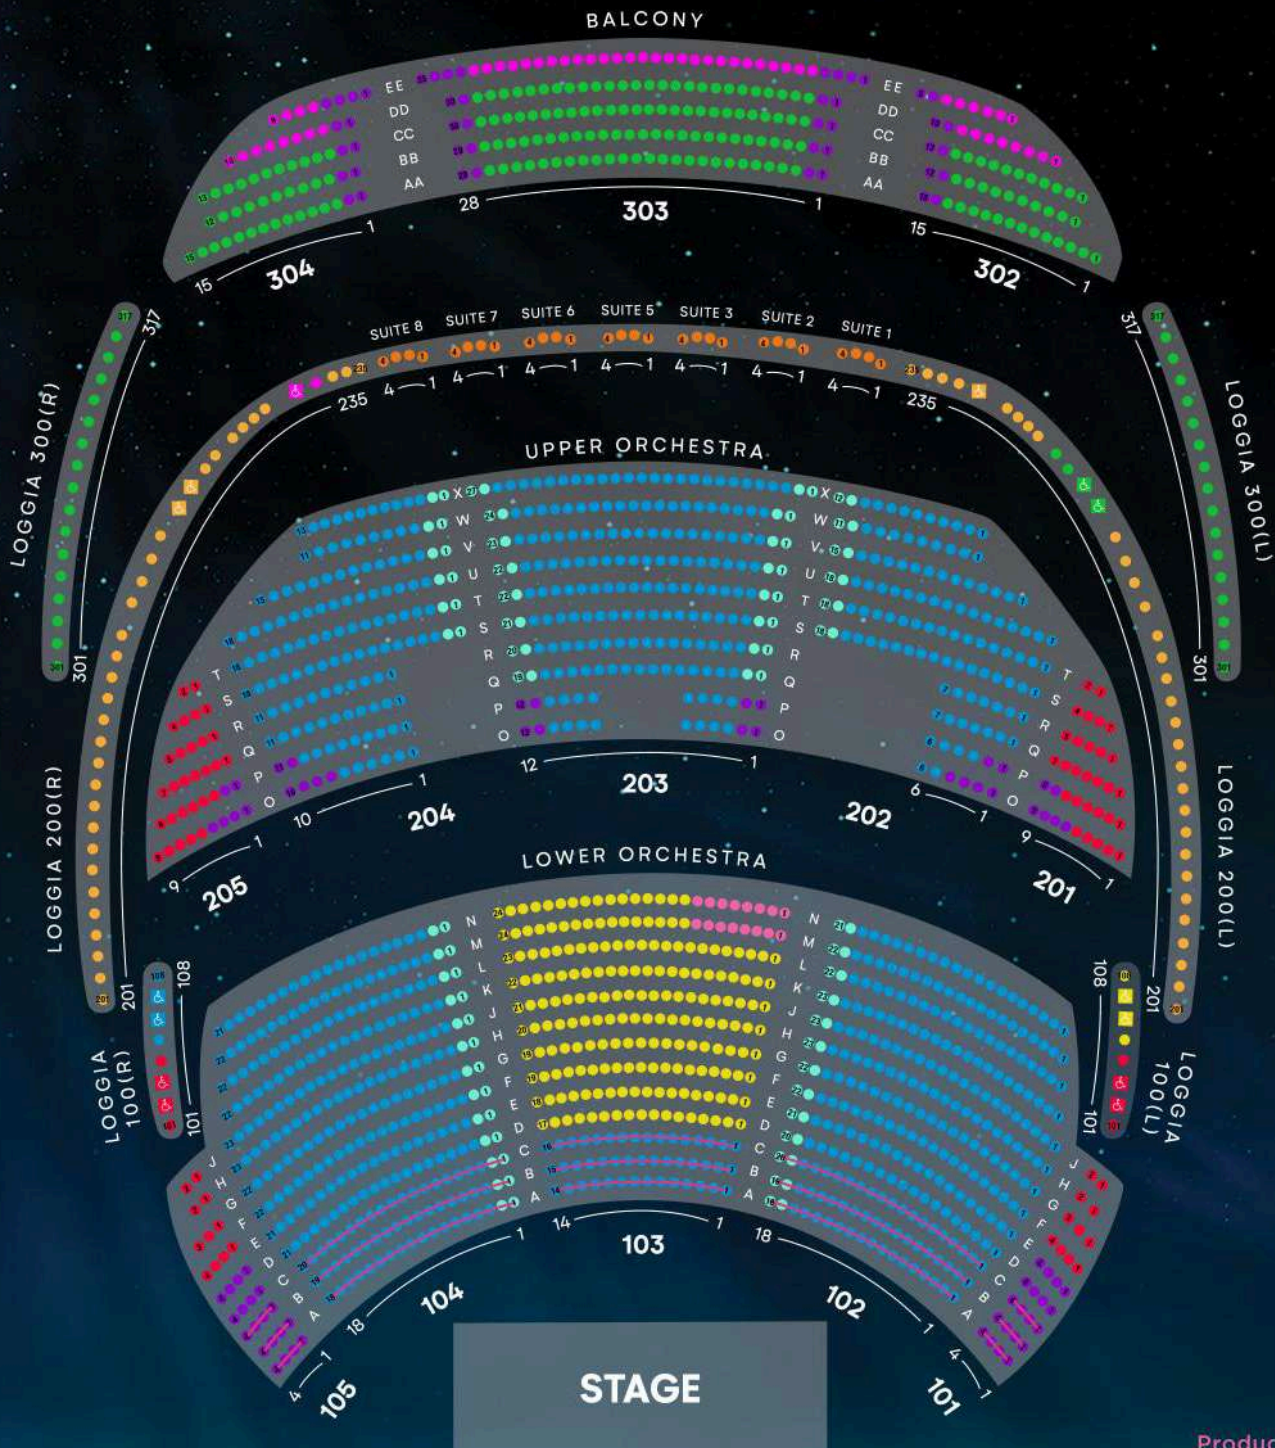

CIRQUE DU SOLEIL

- Producer Seats
- Golden Circle
- Category B
- Category C
- Category D
- Category F
- Category J
- Category K
- VIP Suites
- Category E (Limited View)
- Splash Zone

Capacity: 1808

- CATEGORY A
- CATEGORY B
- CATEGORY C
- CATEGORY D
- CATEGORY E
- CATEGORY F

CIRQUE DU SOLEIL

CARROT TOP

- ZONE 1 (Category A)
- ZONE 2 (Category B)
- ZONE 3 (Category C)
- ZONE 4 (Category D)
- ADA SEATING

LUXOR[®]
L A S V E G A S

JABB AWOC KEEZ

LIVE AT MGM GRAND

THE AUSTRALIAN BEE GEES SHOW

▲
**ARENA
ENTRANCE**

♿ ADA / WHEELCHAIR

**AISLE A — RINGSIDE
 AISLE B - D — CENTER ROWS
 AISLE E — BACK ROW**

Produced by Patrick Jackson
**TOURNAMENT
OF KINGS**
Eat. Drink. Be Rowdy!

CIRQUE DU SOLEIL
MAD APPLE

GENERAL ADMISSION SEATING

Price Type
Category A - VIP
Category B - GA1
Category C - GA2
Limited View

Tape Face