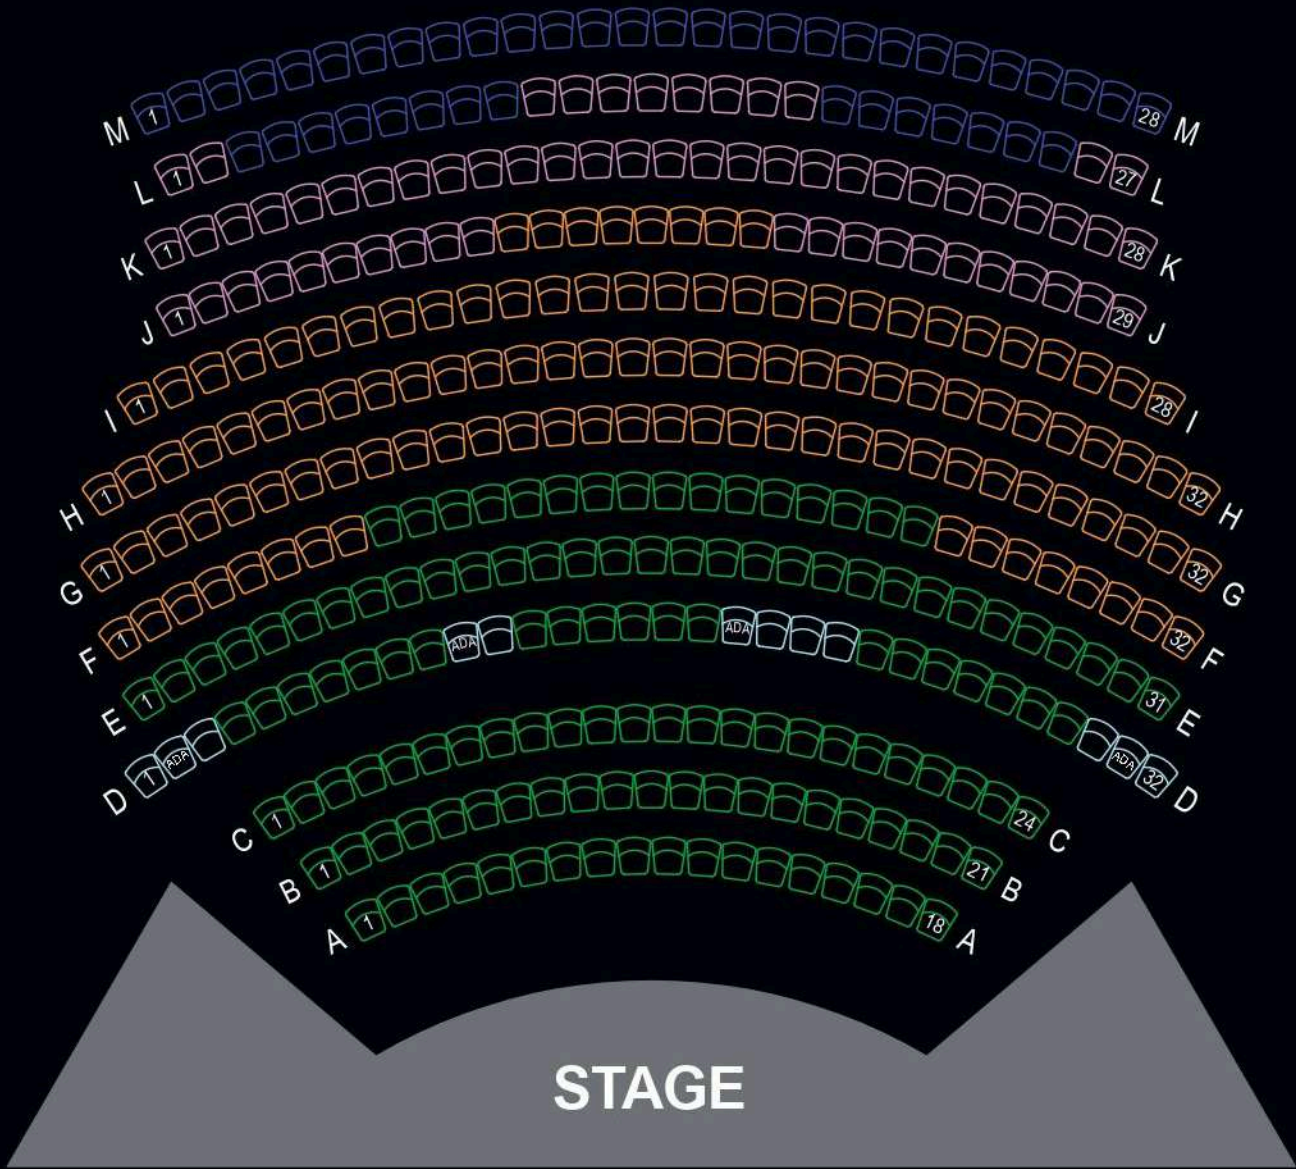

CIRQUE DU SOLEIL

- Producer Seats
- Golden Circle
- Category B
- Category C
- Category D
- Category F
- Category J
- Category K
- VIP Suites
- Category E (Limited View)
- Splash Zone

Capacity: 1808

- CATEGORY A
- CATEGORY B
- CATEGORY C
- CATEGORY D
- CATEGORY E
- CATEGORY F

CIRQUE DU SOLEIL

CARROT TOP

- ZONE 1 (Category A)
- ZONE 2 (Category B)
- ZONE 3 (Category C)
- ZONE 4 (Category D)
- ADA SEATING

LUXOR[®]
L A S V E G A S

JABB AWOC KEEZ

LIVE AT MGM GRAND

THE AUSTRALIAN BEE GEES SHOW

- CATEGORY A
- CATEGORY B
- + ♿ ADA ACCESSIBLE

PRICING	
■	ZONE 1
■	ZONE 2
■	ZONE 3
■	ZONE 4

NOTES
Revision: Atrium Fantasy New Scaling
Drawn Date: 8.26.2021
Sellable Capacity: 362

Arena Stage

Cast Entry / Exit

GENERAL ADMISSION SEATING

Price Type
Category A - VIP
Category B - GA1
Category C - GA2
Limited View

Tape Face