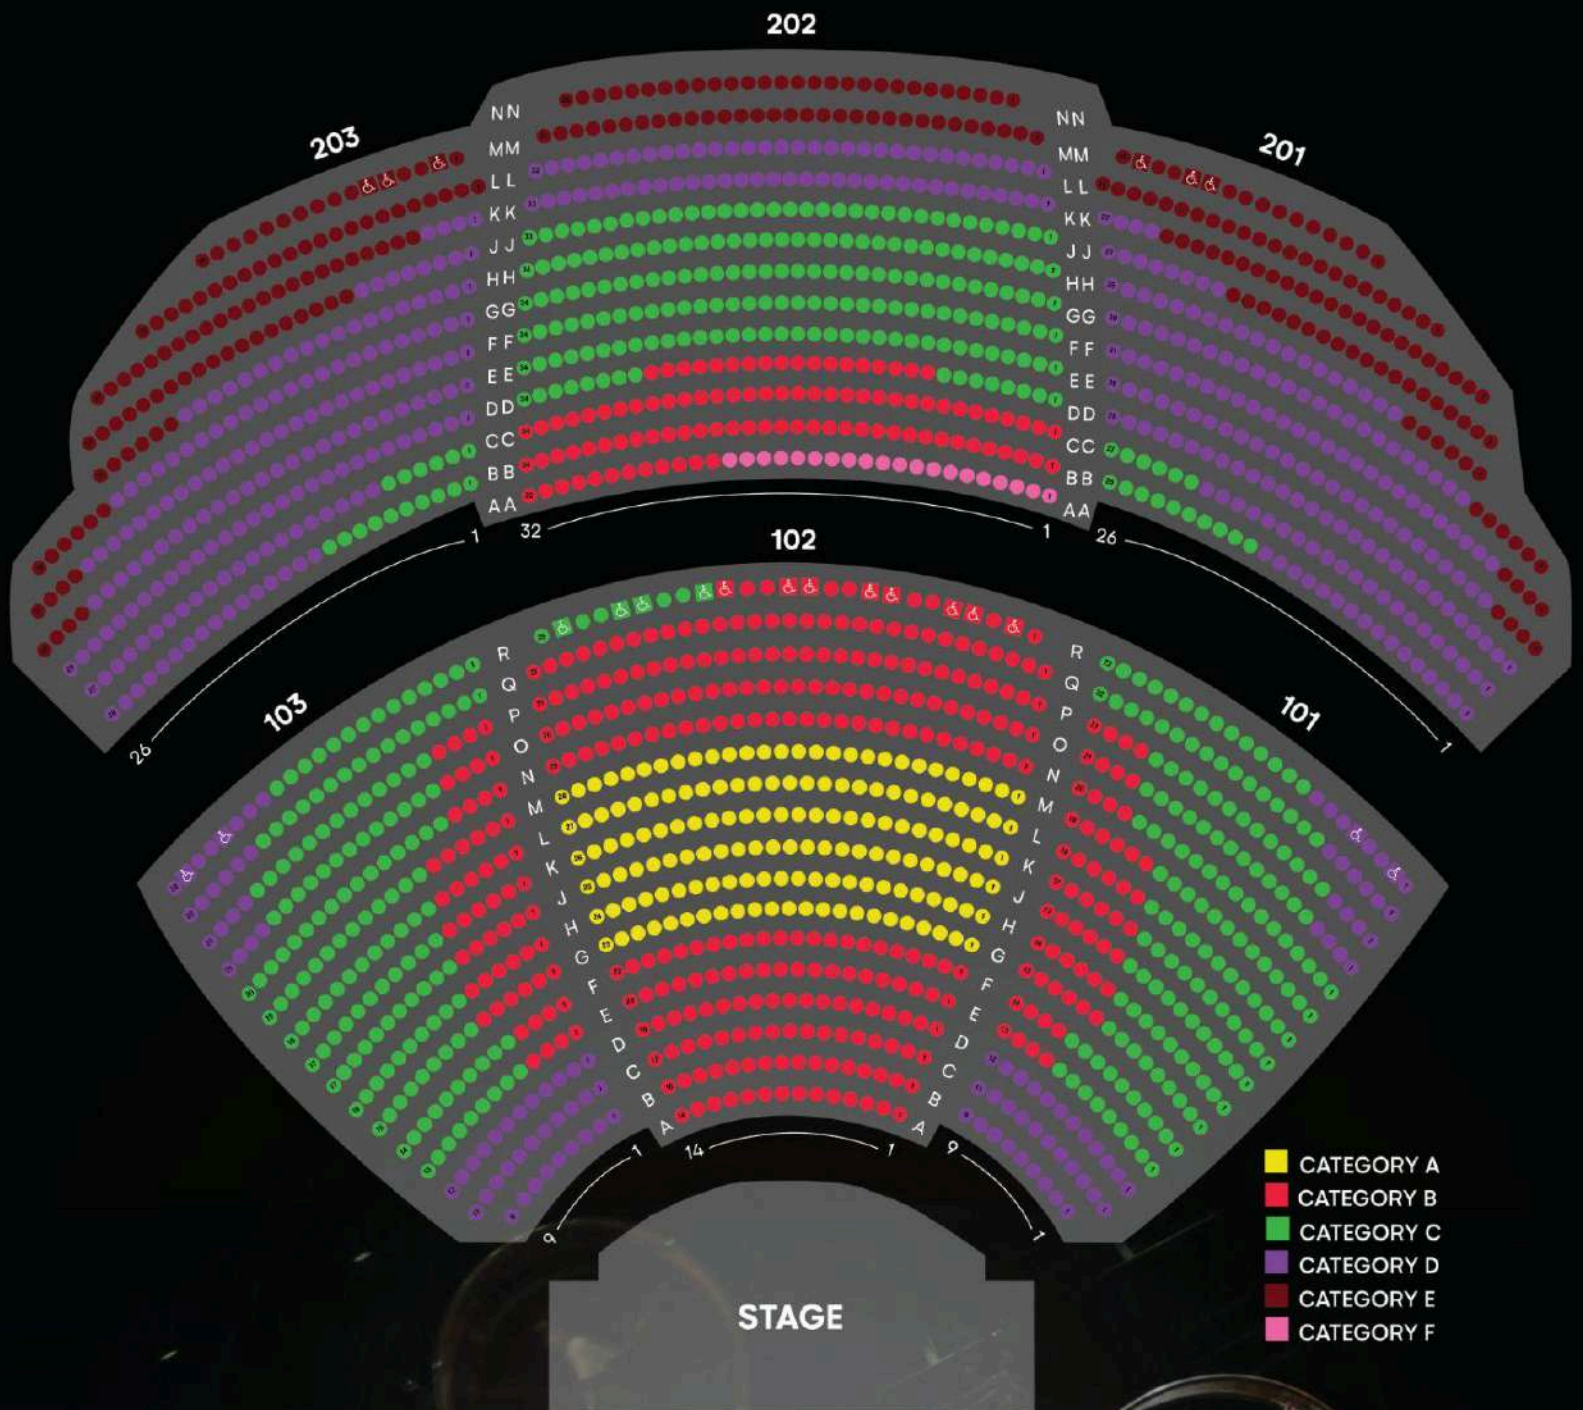

CIRQUE DU SOLEIL

- Producer Seats
- Golden Circle
- Category B
- Category C
- Category D
- Category F
- Category J
- Category K
- VIP Suites
- Category E (Limited View)
- Splash Zone

Capacity: 1808

- CATEGORY A
- CATEGORY B
- CATEGORY C
- CATEGORY D
- CATEGORY E
- CATEGORY F

CIRQUE DU SOLEIL

CARROT TOP

- ZONE 1 (Category A)
- ZONE 2 (Category B)
- ZONE 3 (Category C)
- ZONE 4 (Category D)
- ADA SEATING

LUXOR[®]
L A S V E G A S

JABB AWOC KEEZ

LIVE AT MGM GRAND

THE AUSTRALIAN BEE GEES SHOW

▲
**ARENA
ENTRANCE**

♿ ADA / WHEELCHAIR

**AISLE A — RINGSIDE
 AISLE B - D — CENTER ROWS
 AISLE E — BACK ROW**

Produced by Patrick Jackson
**TOURNAMENT
OF KINGS**
Eat. Drink. Be Rowdy!

CIRQUE DU SOLEIL
MAD APPLE

GENERAL ADMISSION SEATING

Price Type
Category A - VIP
Category B - GA1
Category C - GA2
Limited View

Tape Face