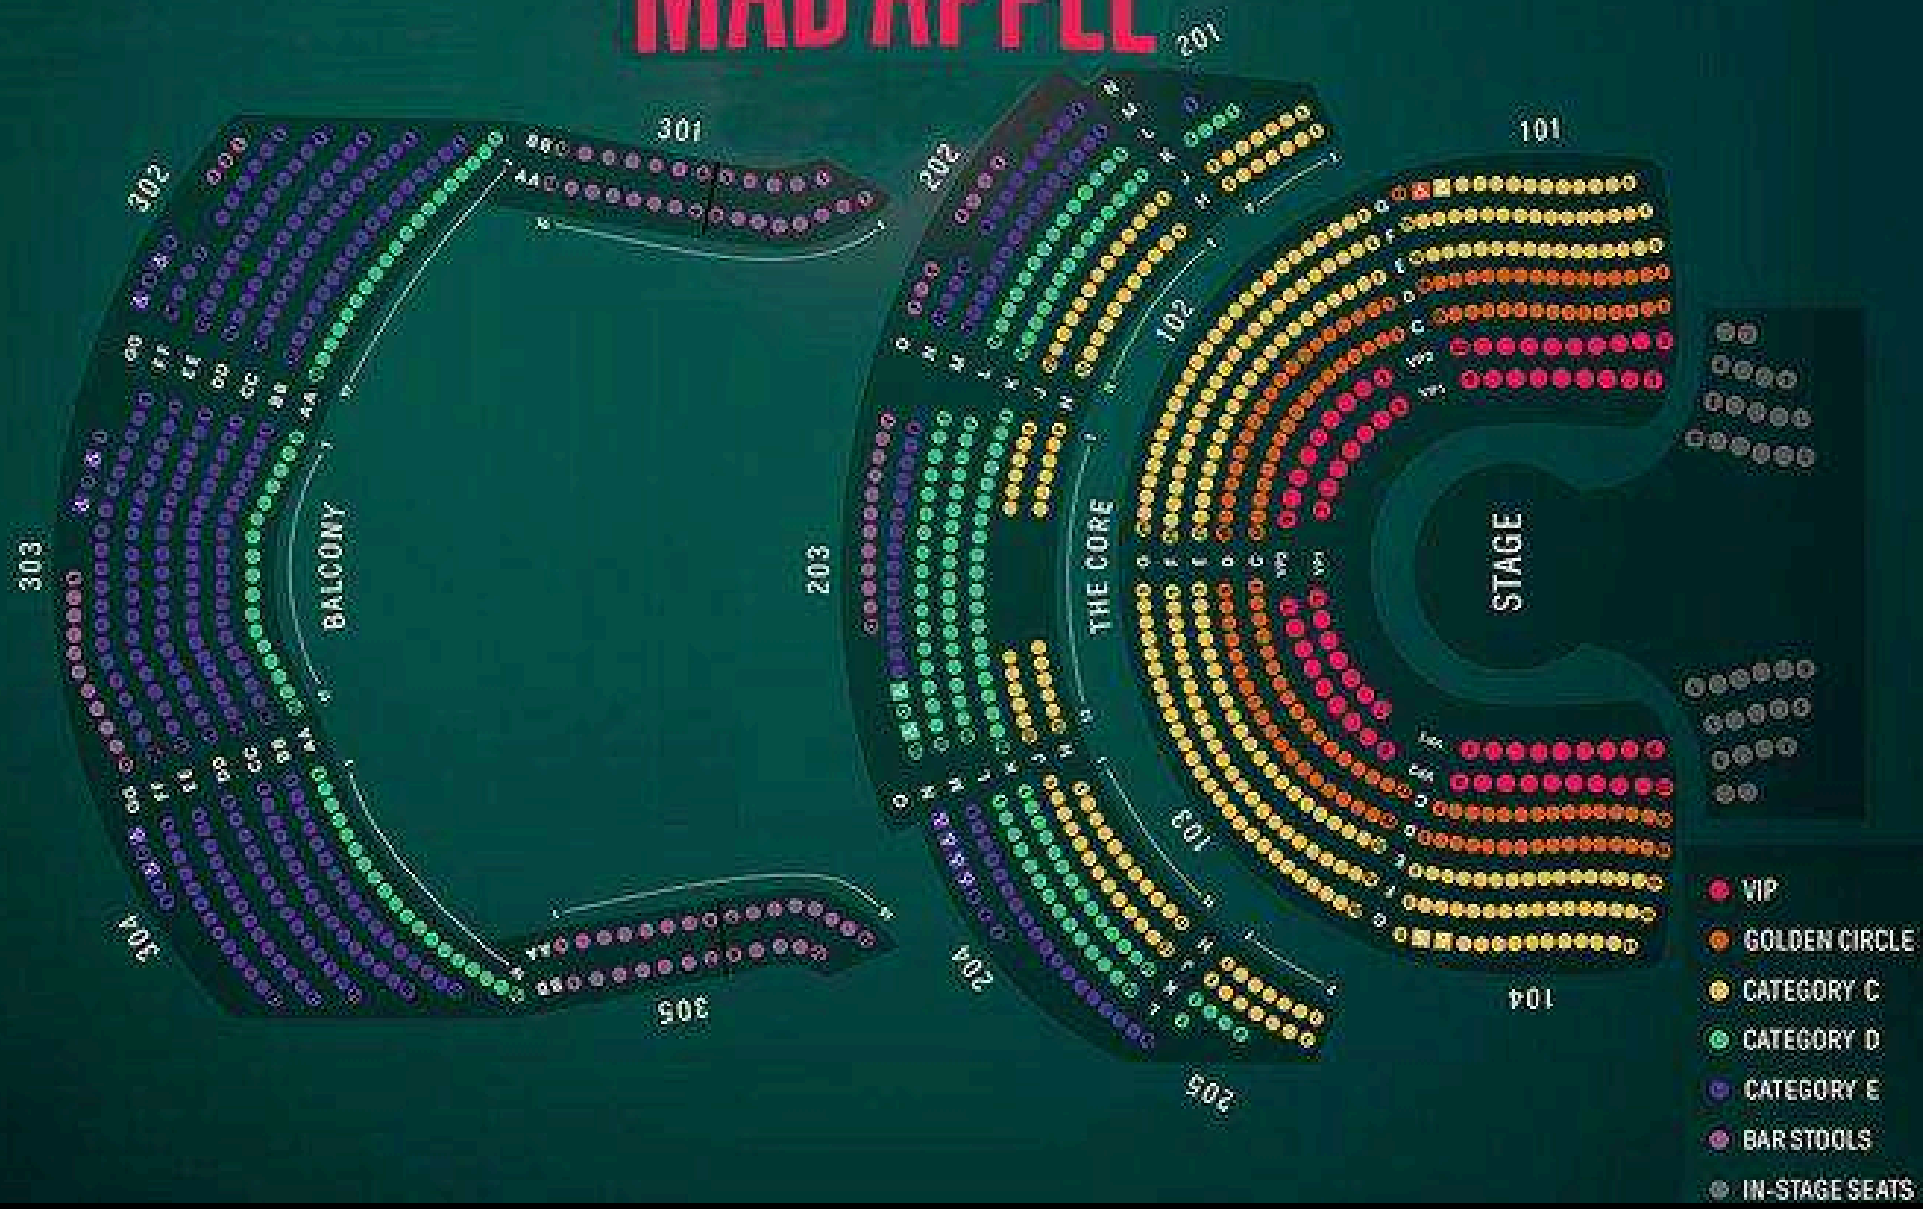

CIRQUE DU SOLEIL

- Producer Seats
- Golden Circle
- Category B
- Category C
- Category D
- Category F
- Category J
- Category K
- VIP Suites
- Category E (Limited View)
- Splash Zone

Capacity: 1808

- CATEGORY A
- CATEGORY B
- CATEGORY C
- CATEGORY D
- CATEGORY E
- CATEGORY F

- CATEGORY A
- CATEGORY B
- + ♿ ADA ACCESSIBLE

PRICING	
■	ZONE 1
■	ZONE 2
■	ZONE 3
■	ZONE 4

NOTES
Revision: Atrium Fantasy New Scaling
Drawn Date: 8.26.2021
Sellable Capacity: 362

Arena Stage

Cast Entry / Exit

▲
**ARENA
ENTRANCE**

♿ ADA / WHEELCHAIR

**AISLE A — RINGSIDE
 AISLE B - D — CENTER ROWS
 AISLE E — BACK ROW**

Produced by Patrick Jackson
**TOURNAMENT
OF KINGS**
Eat. Drink. Be Rowdy!

CIRQUE DU SOLEIL
MAD APPLE

GENERAL ADMISSION SEATING

Price Type
Category A - VIP
Category B - GA1
Category C - GA2
Limited View

Tape Face