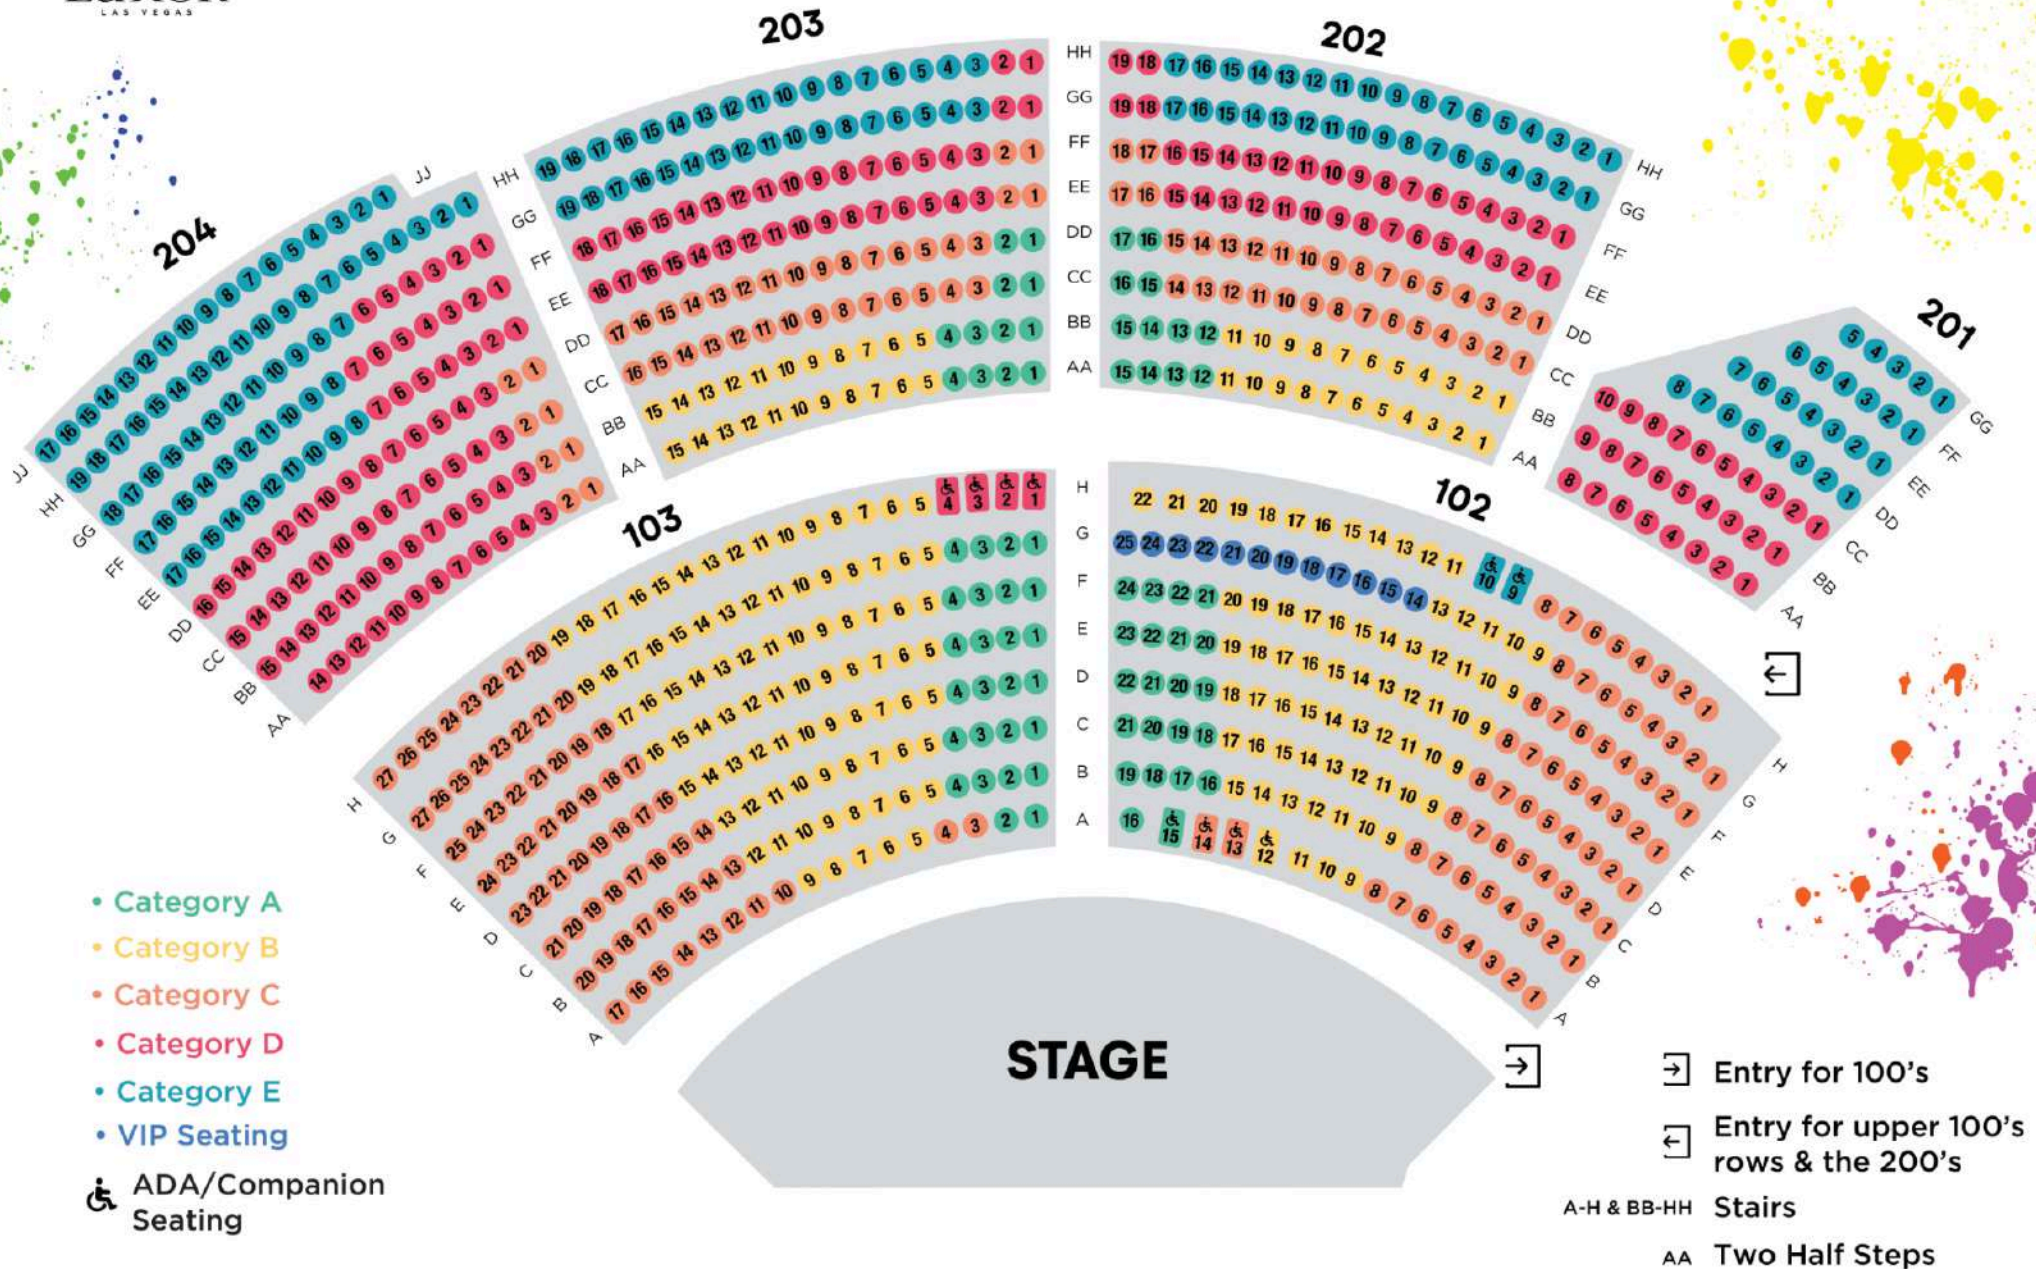

BLUE MAN GROUP THEATER

LUXOR
LAS VEGAS