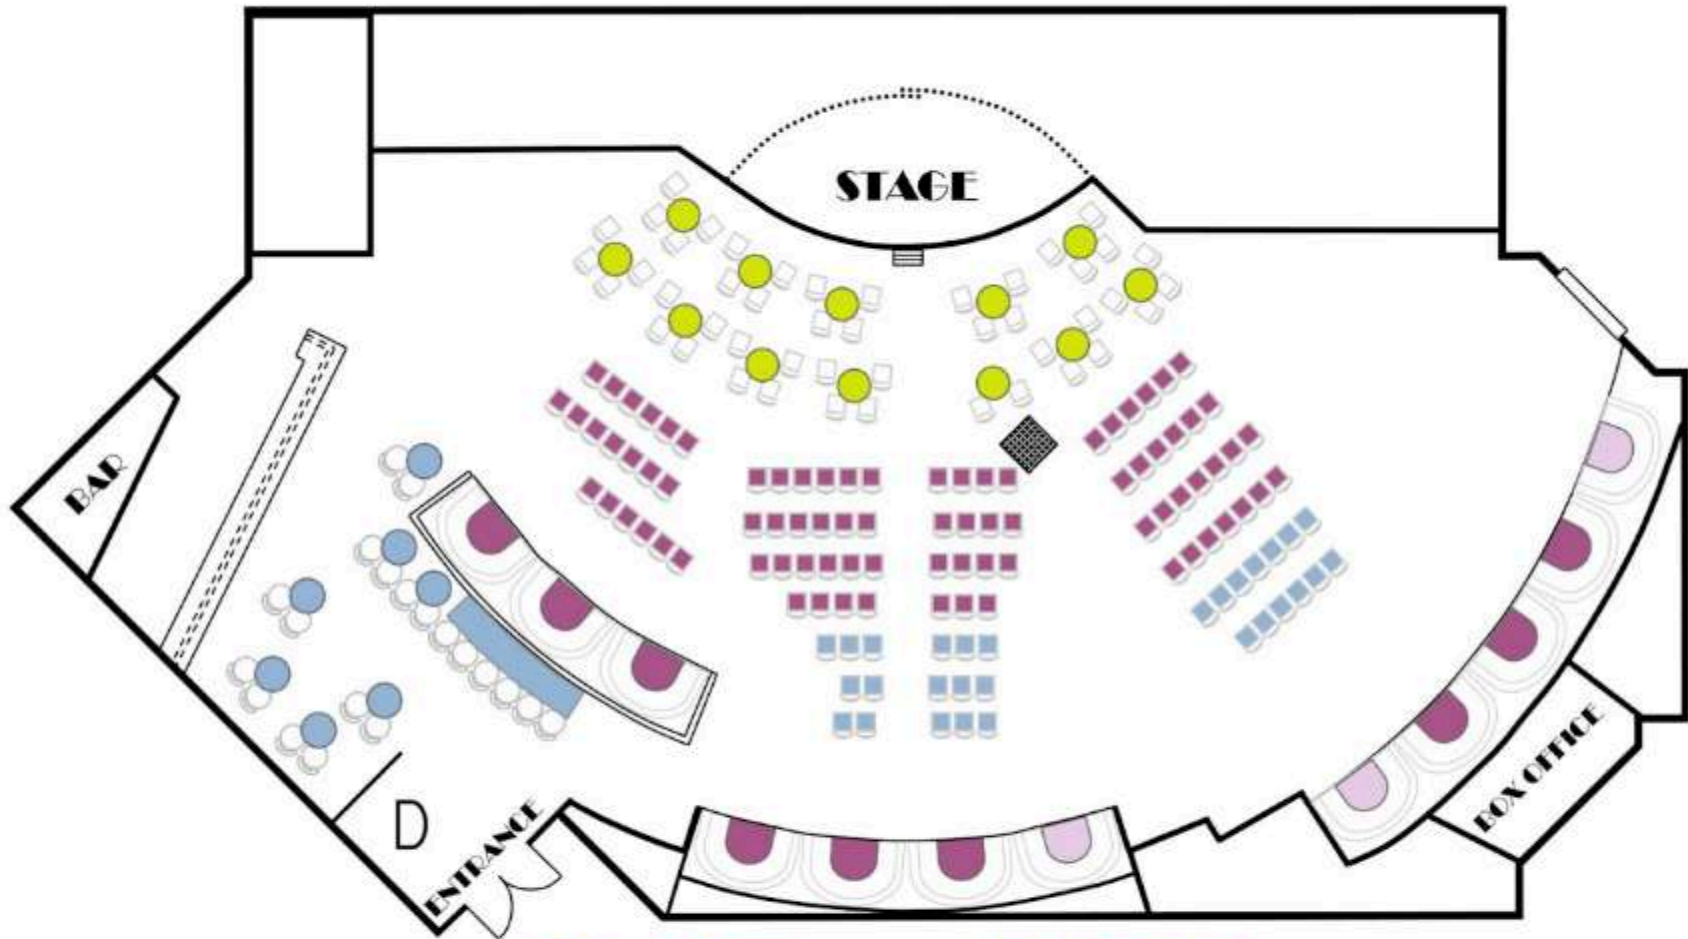

CIRQUE DU SOLEIL

- Producer Seats
- Golden Circle
- Category B
- Category C
- Category D
- Category F
- Category J
- Category K
- VIP Suites
- Category E (Limited View)
- Splash Zone

Capacity: 1808

- CATEGORY A
- CATEGORY B
- CATEGORY C
- CATEGORY D
- CATEGORY E
- CATEGORY F

- CATEGORY A
- CATEGORY B
- + ♿ ADA ACCESSIBLE

PRICING	
■	ZONE 1
■	ZONE 2
■	ZONE 3
■	ZONE 4

NOTES
Revision: Atrium Fantasy New Scaling
Drawn Date: 8.26.2021
Sellable Capacity: 362

Arena Stage

Cast Entry / Exit

▲
**ARENA
ENTRANCE**

♿ ADA / WHEELCHAIR

**AISLE A — RINGSIDE
 AISLE B - D — CENTER ROWS
 AISLE E — BACK ROW**

Produced by Patrick Jackson
**TOURNAMENT
OF KINGS**
Eat. Drink. Be Rowdy!

CIRQUE DU SOLEIL
MAD APPLE

GENERAL ADMISSION SEATING

Price Type
Category A - VIP
Category B - GA1
Category C - GA2
Limited View

Tape Face