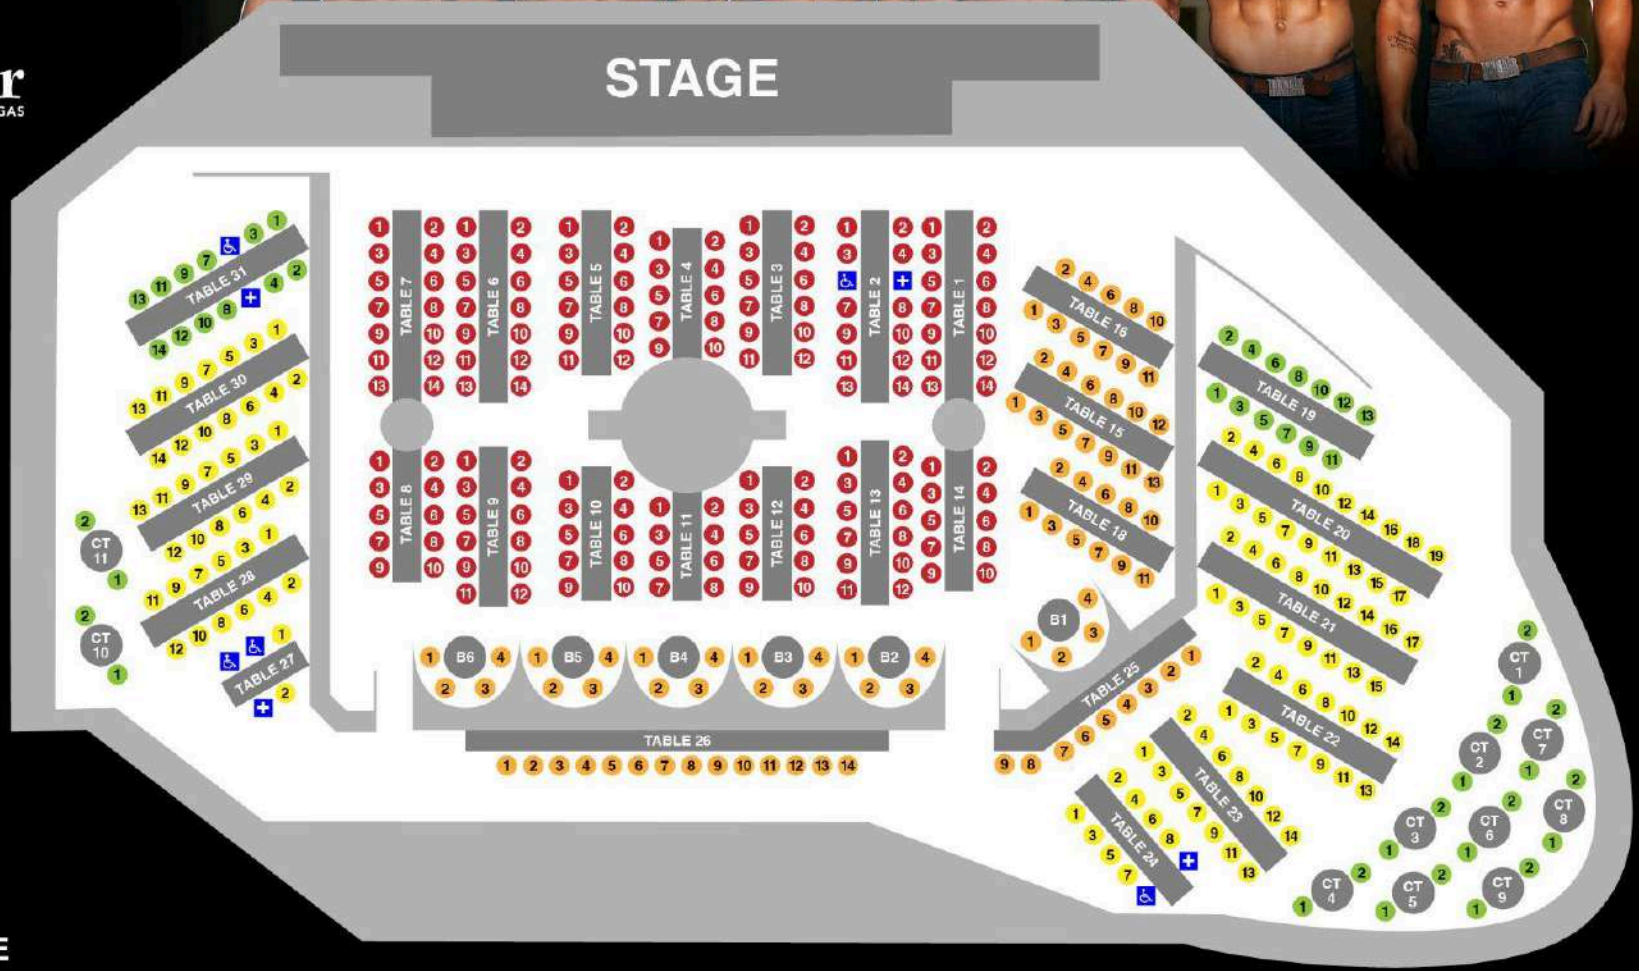

CIRQUE DU SOLEIL

CARROT TOP

- ZONE 1 (Category A)
- ZONE 2 (Category B)
- ZONE 3 (Category C)
- ZONE 4 (Category D)
- ADA SEATING

LUXOR[®]
L A S V E G A S

JABB AWOC KEEZ

LIVE AT MGM GRAND

THE AUSTRALIAN BEE GEES SHOW

Excalibur
HOTEL • CASINO • LAS VEGAS

STAGE

- CATEGORY A
- CATEGORY B
- CATEGORY C
- CATEGORY D

+ ♿ ADA ACCESSIBLE

THE MacKing

COMEDY MAGIC SHOW

Excalibur
HOTEL • CASINO • LAS VEGAS

STAGE

▲
**ARENA
ENTRANCE**

♿ ADA / WHEELCHAIR

**AISLE A — RINGSIDE
 AISLE B - D — CENTER ROWS
 AISLE E — BACK ROW**

Produced by Patrick Jackson
**TOURNAMENT
OF KINGS**
Eat. Drink. Be Rowdy!

CIRQUE DU SOLEIL
MAD APPLE

GENERAL ADMISSION SEATING

Price Type
Category A - VIP
Category B - GA1
Category C - GA2
Limited View

Tape Face