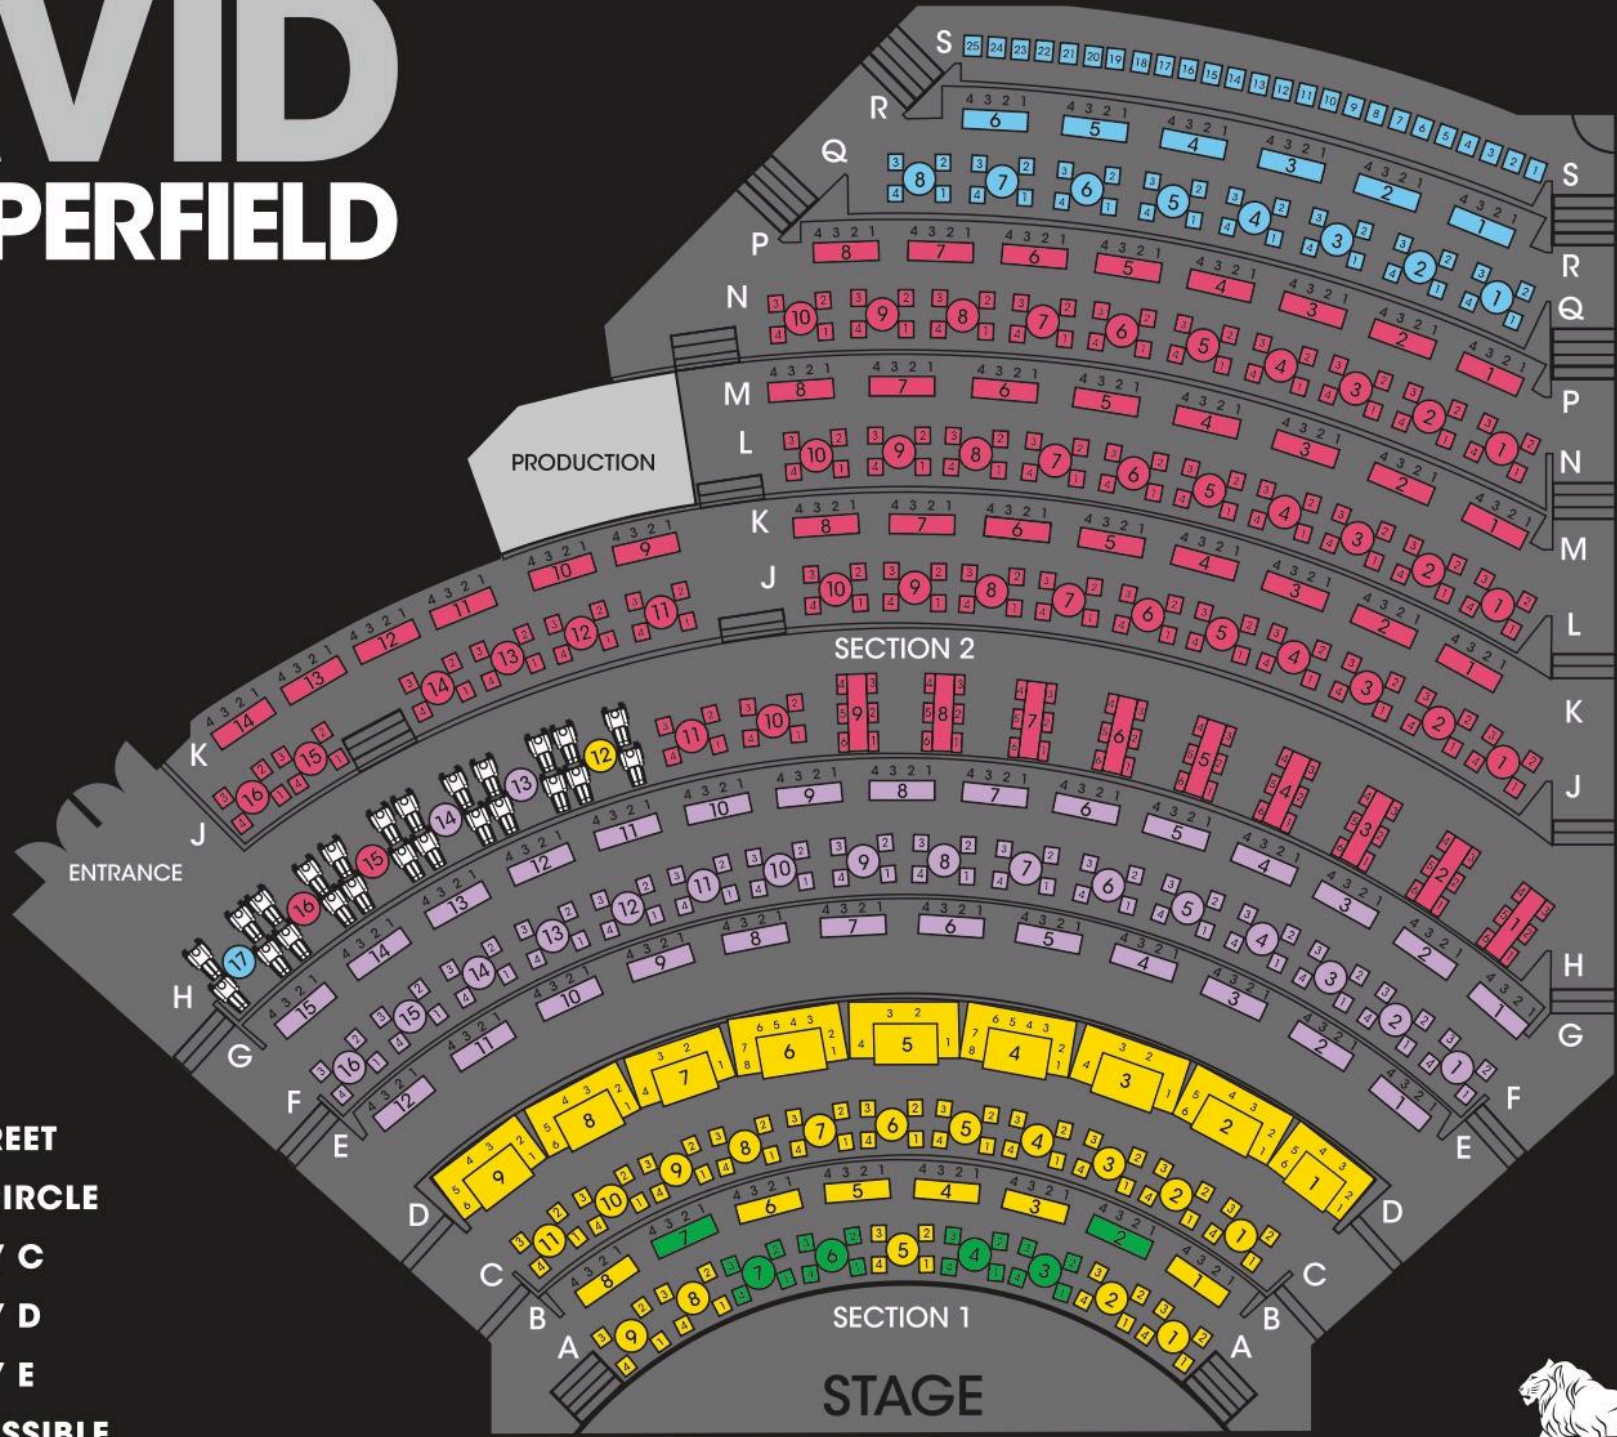

CARROT TOP

- ZONE 1 (Category A)
- ZONE 2 (Category B)
- ZONE 3 (Category C)
- ZONE 4 (Category D)
- ADA SEATING

LUXOR[®]
L A S V E G A S

DAVID COPPERFIELD

- MEET & GREET
- GOLDEN CIRCLE
- CATEGORY C
- CATEGORY D
- CATEGORY E
- ADA ACCESSIBLE

- Category A
- Category B
- Category D
- Category E
- Category F
- Category G/VIP Seating
- ♿ ADA/Companion Seating

AUSTRALIA'S THUNDER From DOWN UNDER

Excalibur
HOTEL • CASINO • LAS VEGAS

STAGE

- CATEGORY A
- CATEGORY B
- CATEGORY C
- CATEGORY D

+ ♿ ADA ACCESSIBLE

THE MacKing

COMEDY MAGIC SHOW

Excalibur
HOTEL • CASINO • LAS VEGAS

STAGE

- ZONE 1
- ZONE 2
- ZONE 3

LOCATED IN THE DISTRICT
AT MGM GRAND

PRICING	
■	ZONE 1
■	ZONE 2
■	ZONE 3
■	ZONE 4

NOTES
Revision: Atrium Fantasy New Scaling
Drawn Date: 8.26.2021
Sellable Capacity: 362

Arena Stage

Cast Entry / Exit

ARENA ENTRANCE

ADA / WHEELCHAIR

AISLE A — RINGSIDE
 AISLE B - D — CENTER ROWS
 AISLE E — BACK ROW