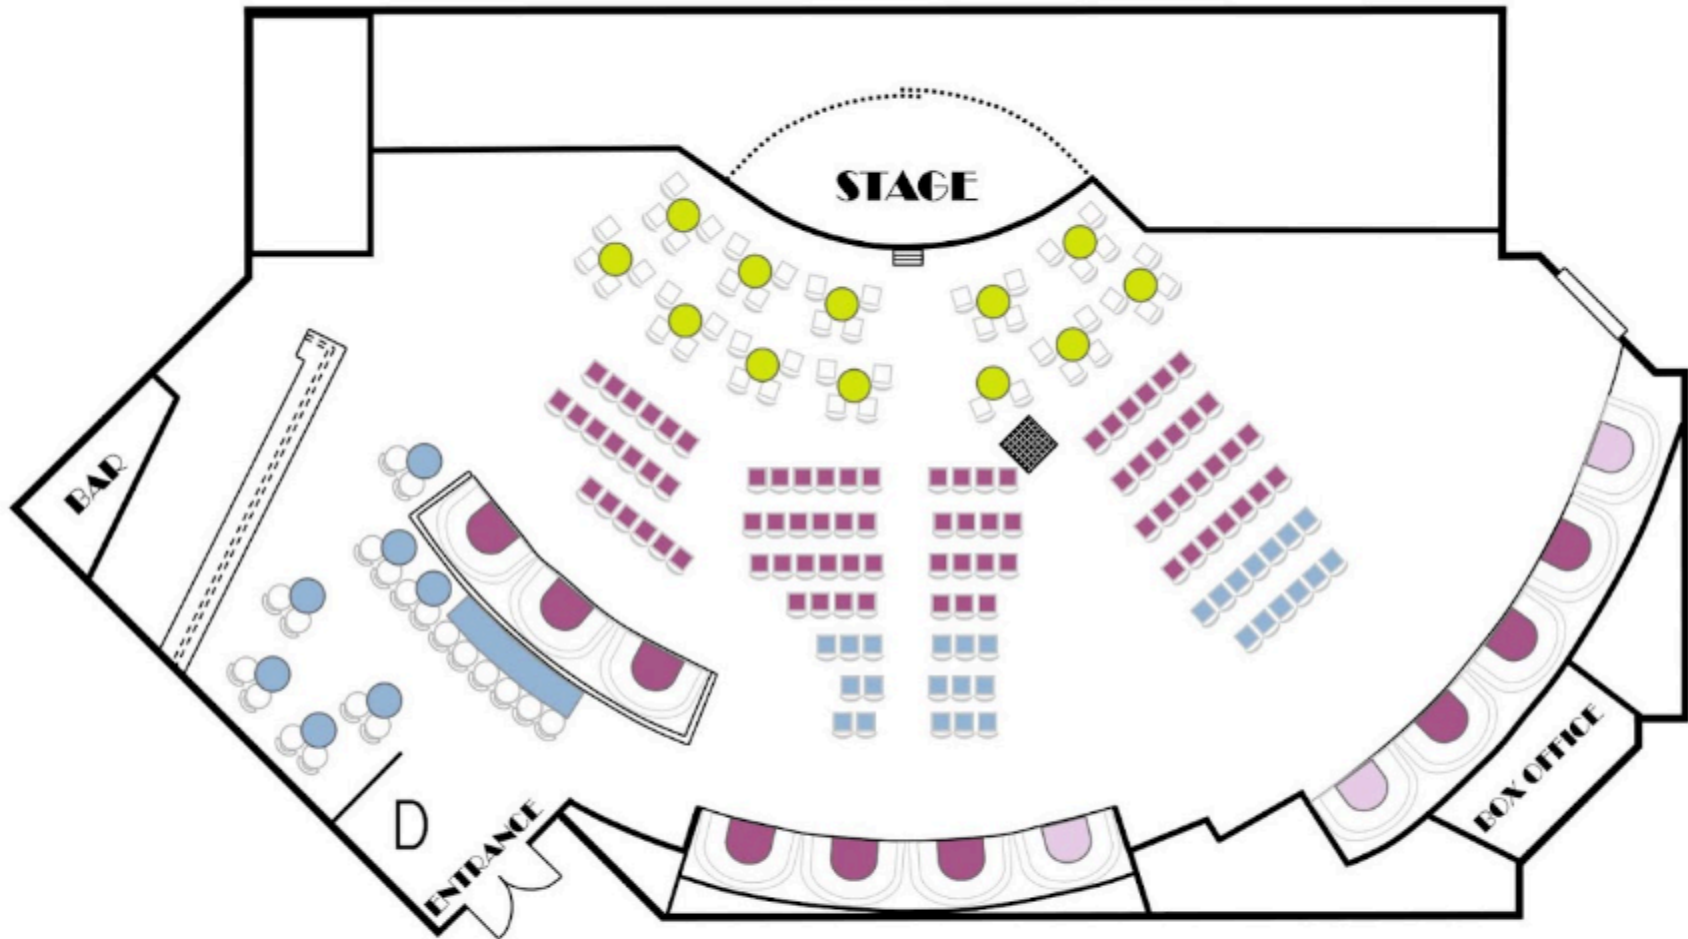

- Category A
- Category B
- Category D
- Category E
- Category F
- Category G/VIP Seating
- ♿ ADA/Companion Seating

AUSTRALIA'S THUNDER From DOWN UNDER

Excalibur
HOTEL • CASINO • LAS VEGAS

STAGE

- CATEGORY A
- CATEGORY B
- CATEGORY C
- CATEGORY D

+ ♿ ADA ACCESSIBLE

THE MacKing

COMEDY MAGIC SHOW

Excalibur
HOTEL • CASINO • LAS VEGAS

STAGE

- ZONE 1
- ZONE 2
- ZONE 3

LOCATED IN THE DISTRICT
AT MGM GRAND

PRICING	
■	ZONE 1
■	ZONE 2
■	ZONE 3
■	ZONE 4

NOTES
Revision: Atrium Fantasy New Scaling
Drawn Date: 8.26.2021
Sellable Capacity: 362

Arena Stage

Cast Entry / Exit

ARENA ENTRANCE

ADA / WHEELCHAIR

AISLE A — RINGSIDE
 AISLE B - D — CENTER ROWS
 AISLE E — BACK ROW

Produced by Patrick Jackson
TOURNAMENT OF KINGS
 Eat. Drink. Be Rowdy!

CIRQUE DU SOLEIL
MAD APPLE

GENERAL ADMISSION SEATING

Price Type
Category A - VIP
Category B - GA1
Category C - GA2
Limited View

Tape Face