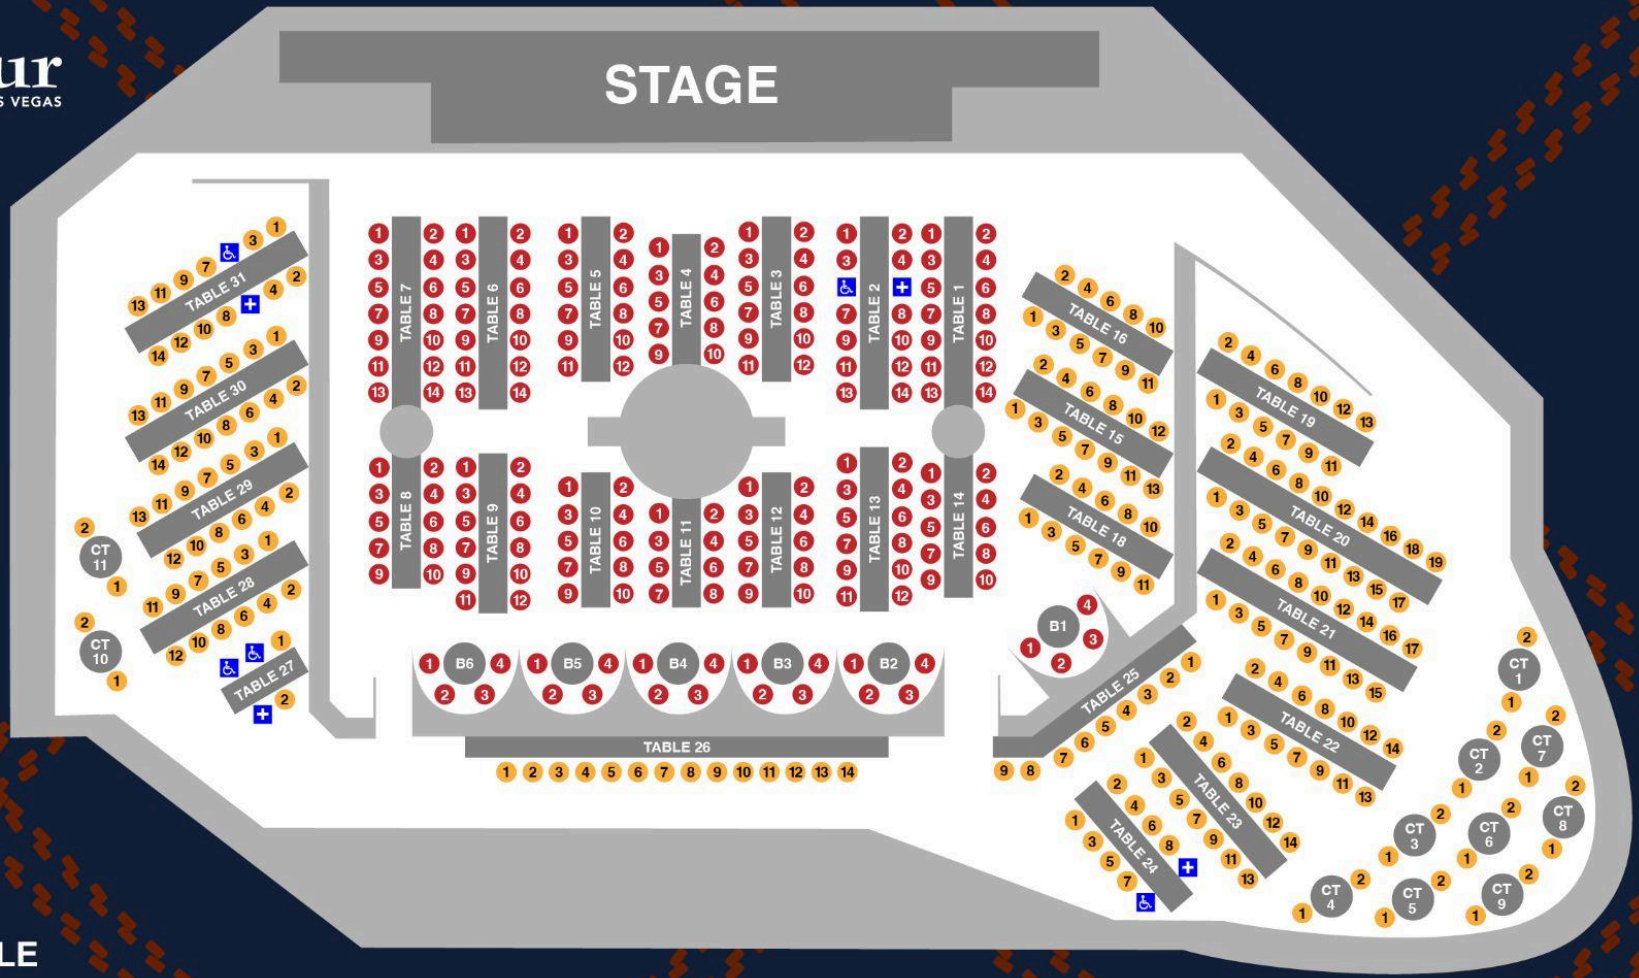

- Category A
- Category B
- Category D
- Category E
- Category F
- Category G/VIP Seating
- ♿ ADA/Companion Seating

AUSTRALIA'S THUNDER From DOWN UNDER

Excalibur
HOTEL • CASINO • LAS VEGAS

STAGE

- CATEGORY A
- CATEGORY B
- CATEGORY C
- CATEGORY D

+ ♿ ADA ACCESSIBLE

THE MacKing

COMEDY MAGIC SHOW

Excalibur
HOTEL • CASINO • LAS VEGAS

STAGE

- ZONE 1
- ZONE 2
- ZONE 3

LOCATED IN THE DISTRICT
AT MGM GRAND

PRICING	
■	ZONE 1
■	ZONE 2
■	ZONE 3
■	ZONE 4

NOTES
Revision: Atrium Fantasy New Scaling
Drawn Date: 8.26.2021
Sellable Capacity: 362

Arena Stage

Cast Entry / Exit

ARENA ENTRANCE

ADA / WHEELCHAIR

AISLE A — RINGSIDE
 AISLE B - D — CENTER ROWS
 AISLE E — BACK ROW