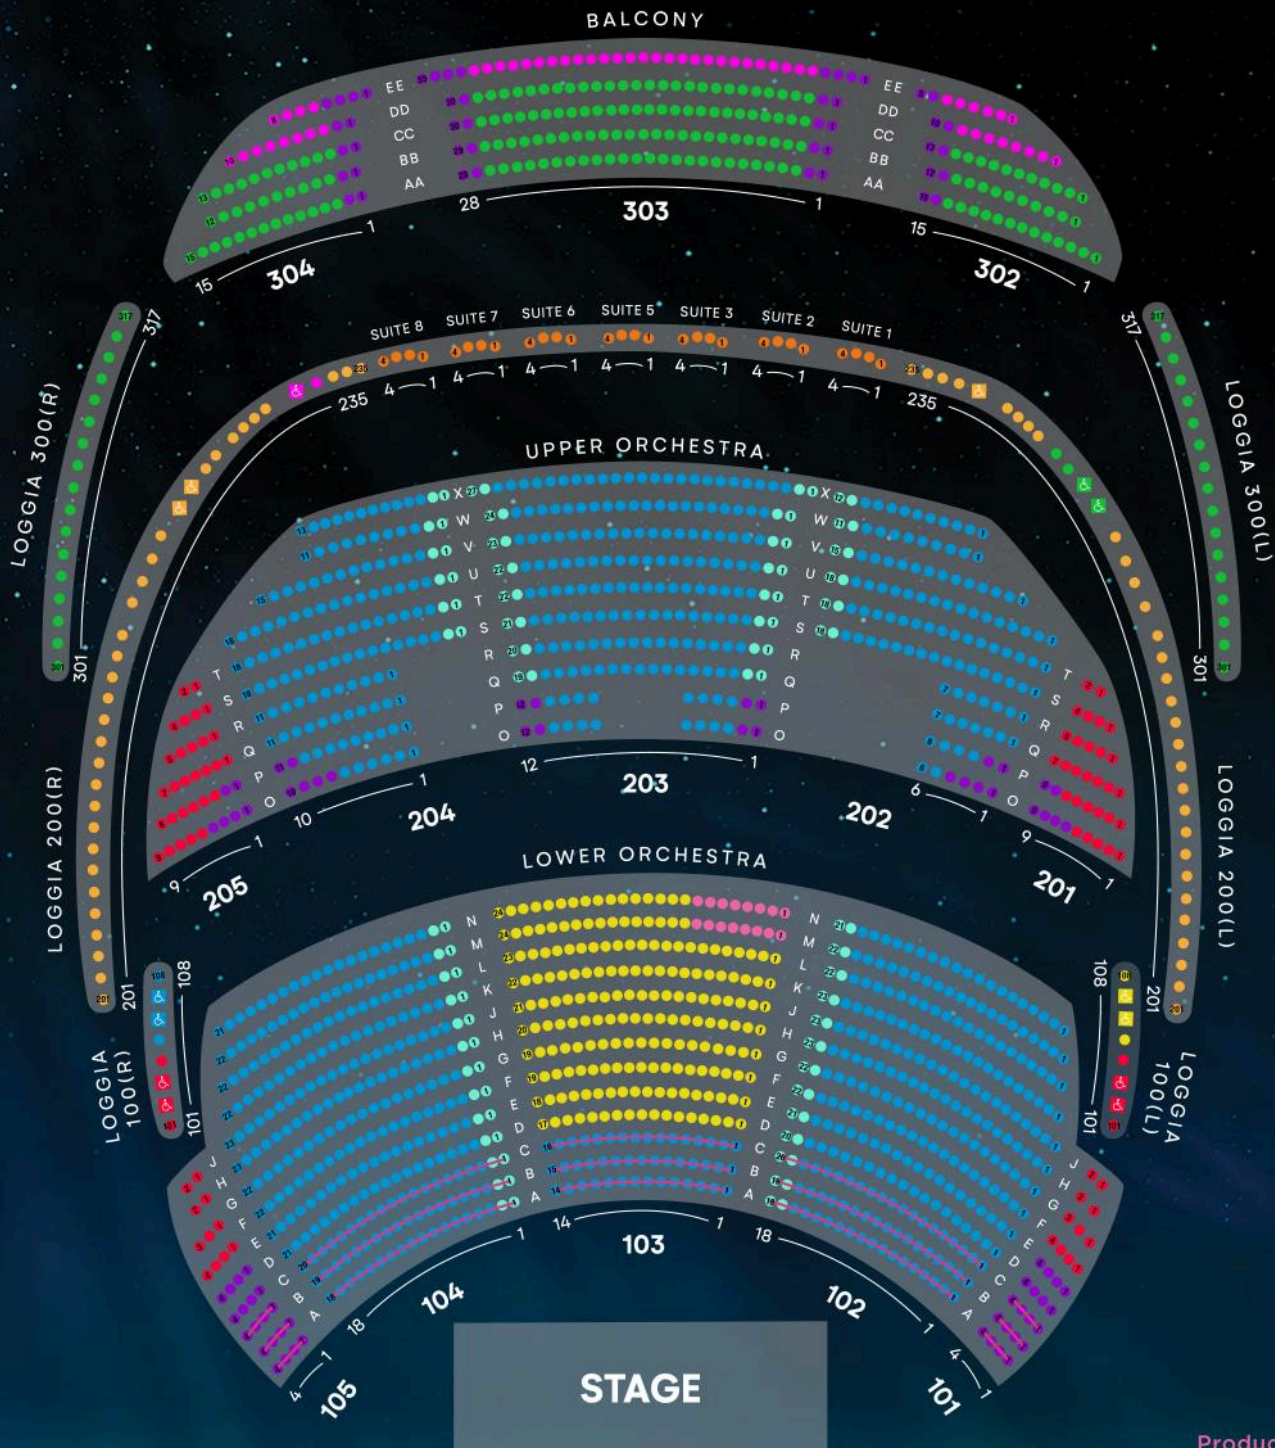

CIRQUE DU SOLEIL®

- Producer Seats
- Golden Circle
- Category B
- Category C
- Category D
- Category F
- Category J
- Category K
- VIP Suites
- Category E (Limited View)
- Splash Zone

Capacity: 1808

CIRQUE DU SOLEIL

CARROT TOP

- ZONE 1 (Category A)
- ZONE 2 (Category B)
- ZONE 3 (Category C)
- ZONE 4 (Category D)
- ADA SEATING

LUXOR[®]
L A S V E G A S

DAVID COPPERFIELD

- MEET & GREET
- GOLDEN CIRCLE
- CATEGORY C
- CATEGORY D
- CATEGORY E
- ADA ACCESSIBLE

- Category A
- Category B
- Category D
- Category E
- Category F
- Category G/VIP Seating
- ♿ ADA/Companion Seating

AUSTRALIA'S THUNDER From DOWN UNDER

Excalibur
HOTEL • CASINO • LAS VEGAS

STAGE

- CATEGORY A
- CATEGORY B
- CATEGORY C
- CATEGORY D

+ ♿ ADA ACCESSIBLE

THE MacKing

COMEDY MAGIC SHOW

Excalibur
HOTEL • CASINO • LAS VEGAS

STAGE

- ZONE 1
- ZONE 2
- ZONE 3

LOCATED IN THE DISTRICT
AT MGM GRAND

PRICING	
■	ZONE 1
■	ZONE 2
■	ZONE 3
■	ZONE 4