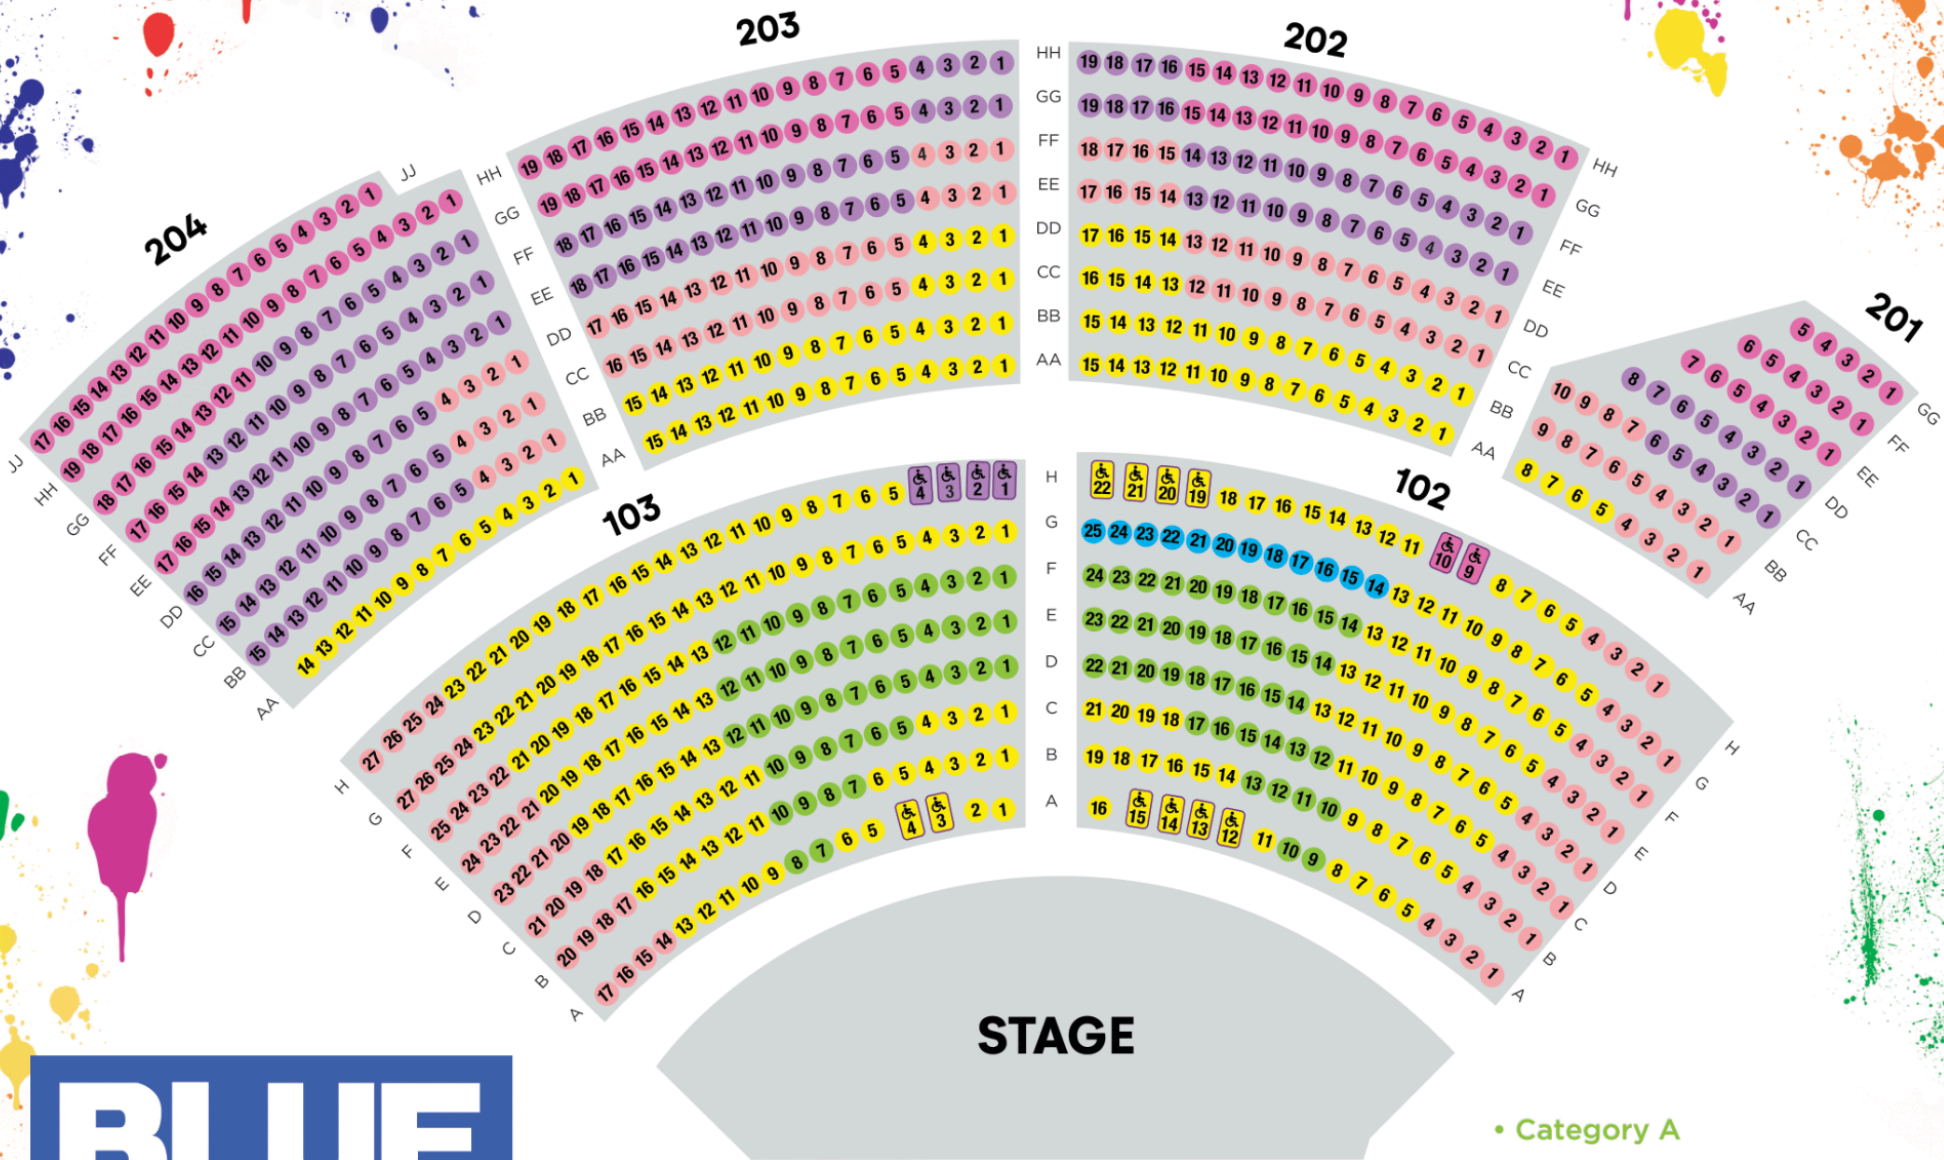

LUXOR
LAS VEGAS

- Category A
- Category B
- Category D
- Category E
- Category F
- Category G/VIP Seating
- ♿ ADA/Companion Seating