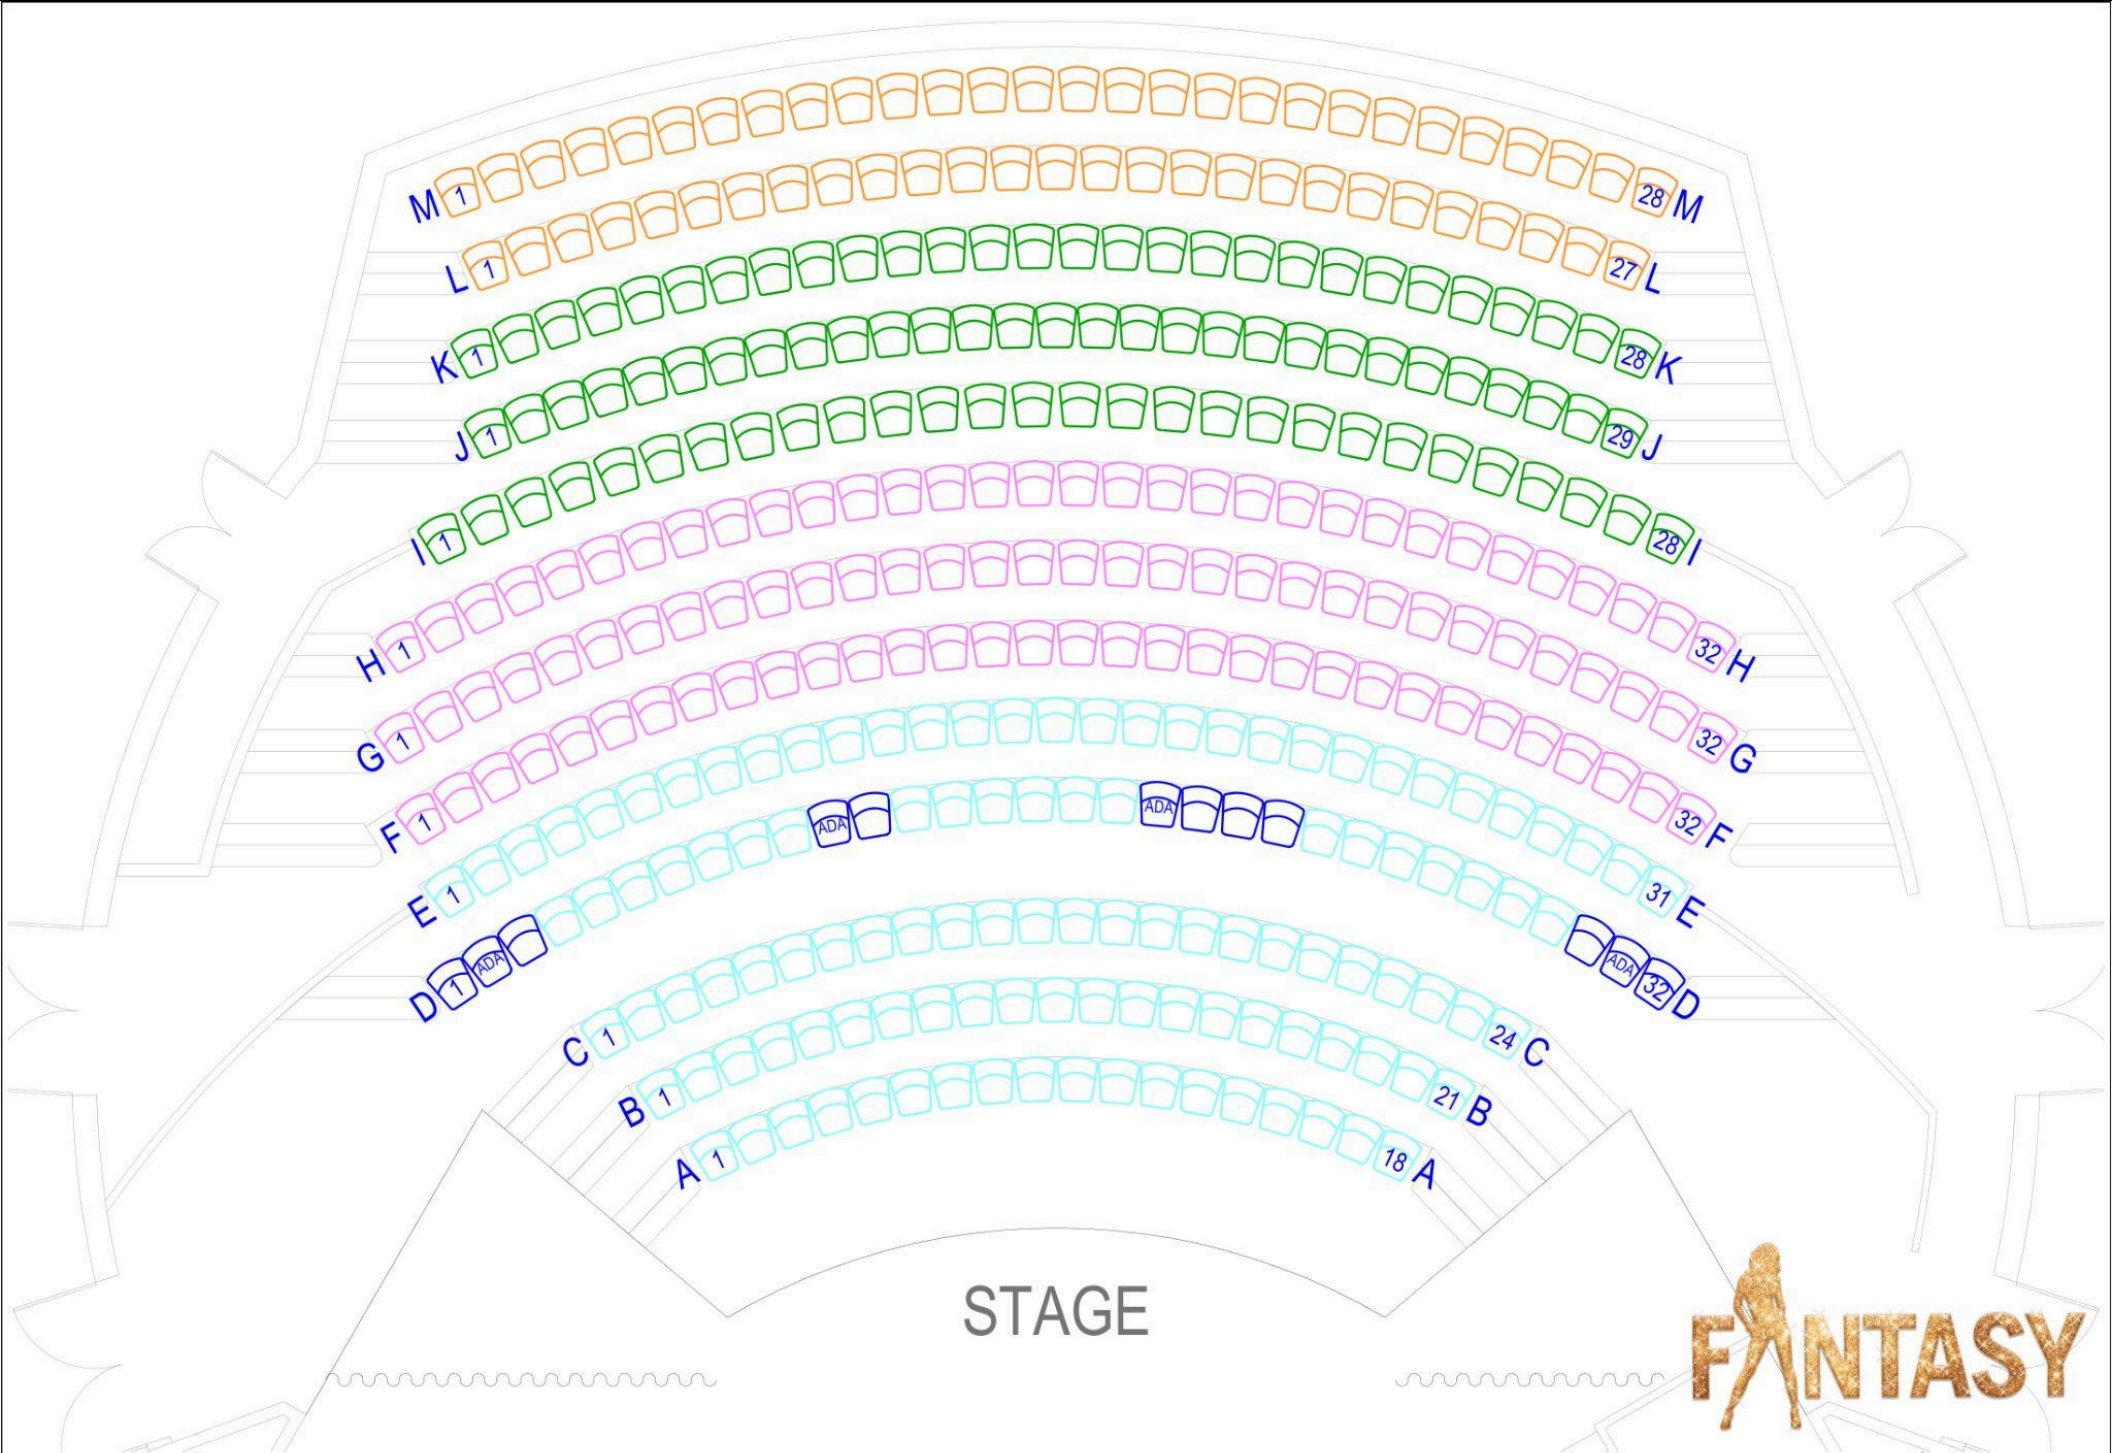

CIRQUE DU SOLEIL®

- Producer Seats
- Golden Circle
- Category B
- Category C
- Category D
- Category F
- Category J
- Category K
- VIP Suites
- Category E (Limited View)
- Splash Zone

Capacity: 1808

CIRQUE DU SOLEIL

- Category A
- Category B
- Category D
- Category E
- Category F
- Category G/VIP Seating
- ♿ ADA/Companion Seating

AUSTRALIA'S THUNDER From DOWN UNDER

Excalibur
HOTEL • CASINO • LAS VEGAS

STAGE

- CATEGORY A
- CATEGORY B
- CATEGORY C
- CATEGORY D

+ ♿ ADA ACCESSIBLE

THE MacKing

COMEDY MAGIC SHOW

Excalibur
HOTEL • CASINO • LAS VEGAS

STAGE

- ZONE 1
- ZONE 2
- ZONE 3

LOCATED IN THE DISTRICT
AT MGM GRAND

PRICING	
■	ZONE 1
■	ZONE 2
■	ZONE 3
■	ZONE 4

NOTES
Revision: Atrium Fantasy New Scaling
Drawn Date: 8.26.2021
Sellable Capacity: 362

Arena Stage

Cast Entry / Exit

ARENA ENTRANCE

ADA / WHEELCHAIR

AISLE A — RINGSIDE
 AISLE B - D — CENTER ROWS
 AISLE E — BACK ROW