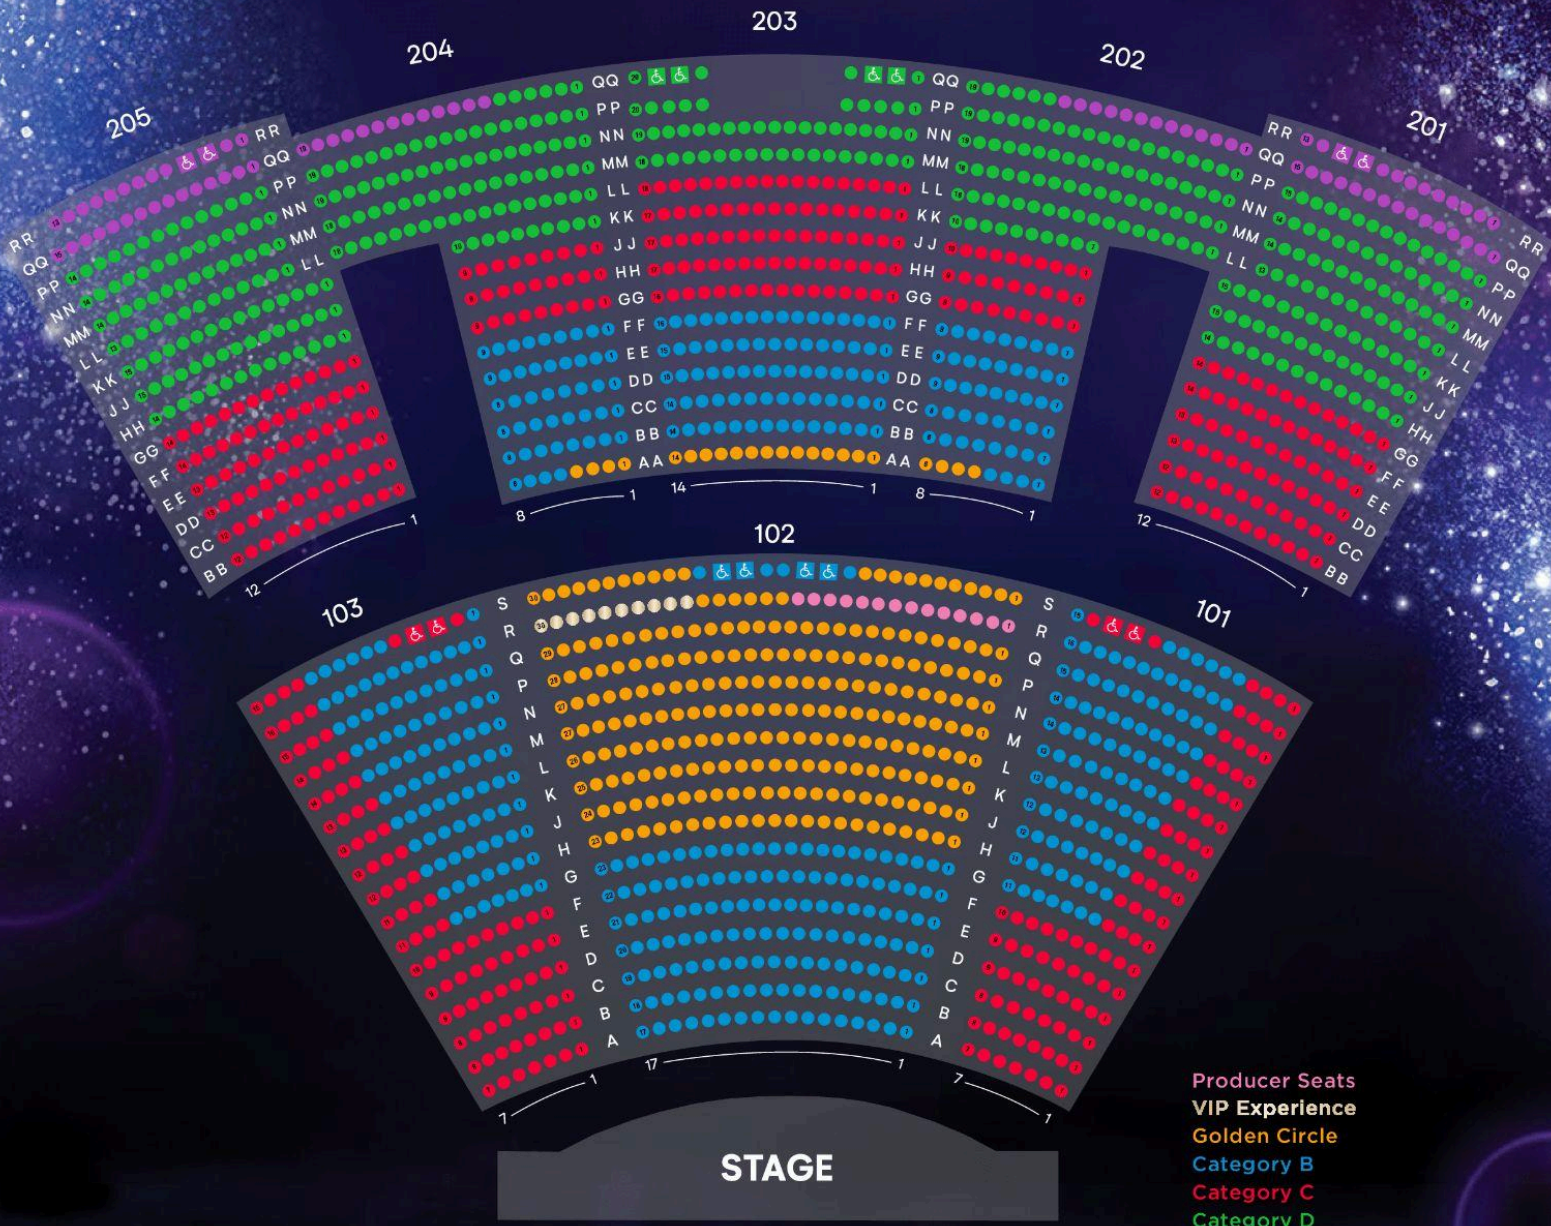

Michael Jackson *ONE*

CIRQUE DU SOLEIL

Producer Seats
VIP Experience
Golden Circle
Category B
Category C
Category D
Category E

Capacity: 1805

Subject to rescaling and changes without notice

Visit cirquedusoleil.com/mjone