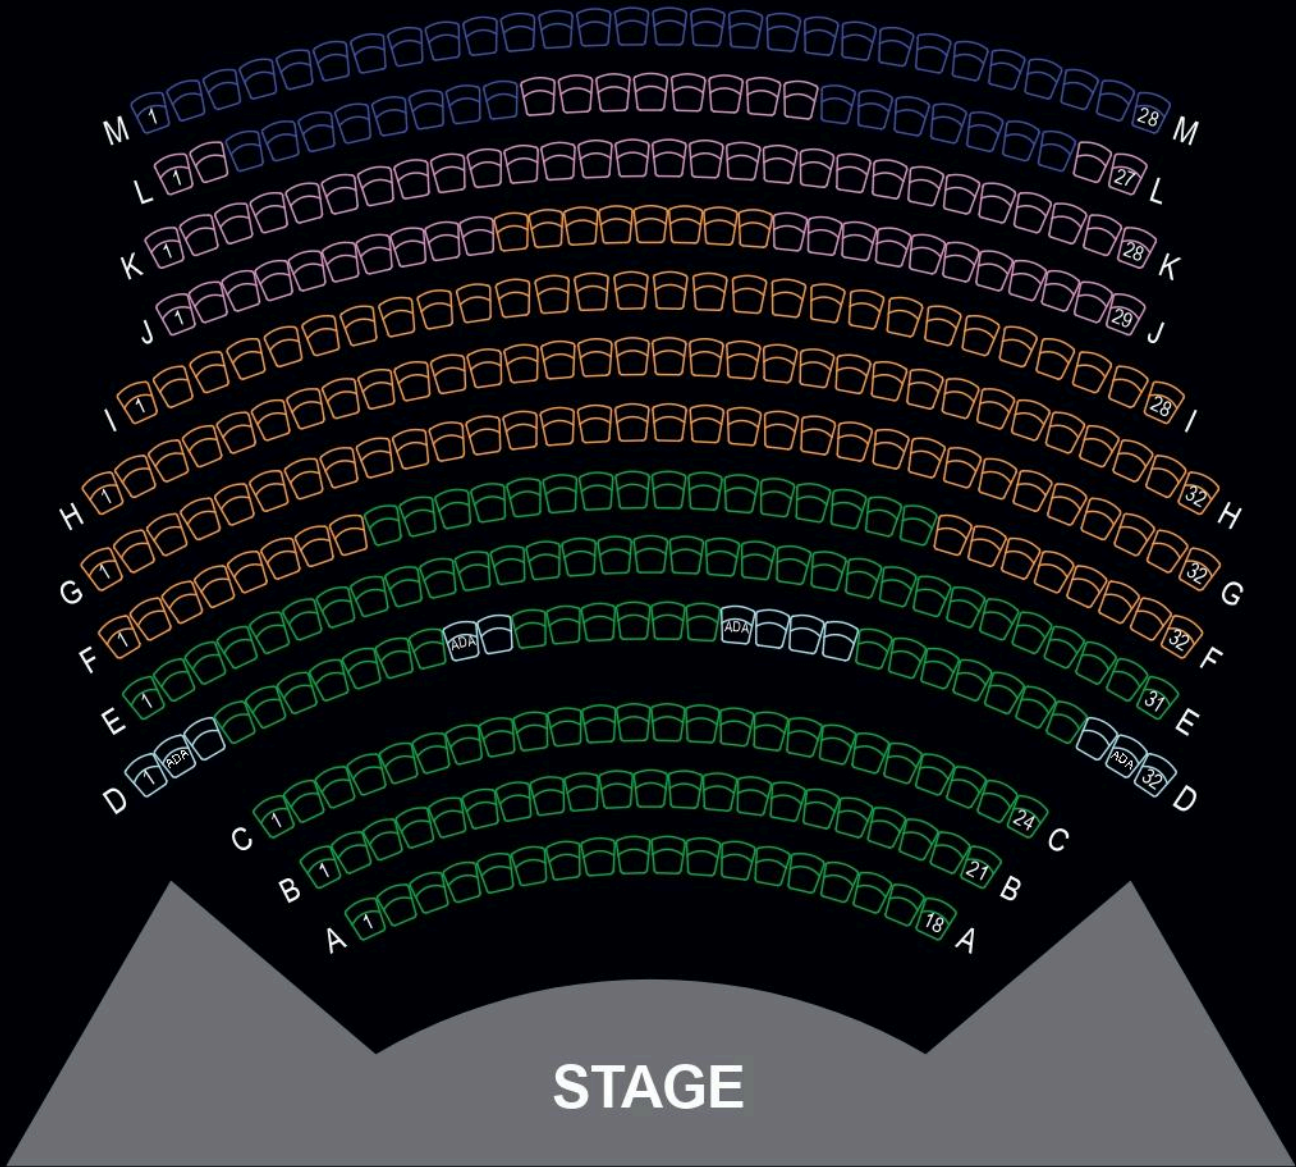

CARROT TOP

- ZONE 1 (Category A)
- ZONE 2 (Category B)
- ZONE 3 (Category C)
- ZONE 4 (Category D)
- ADA SEATING

LUXOR®
L A S V E G A S