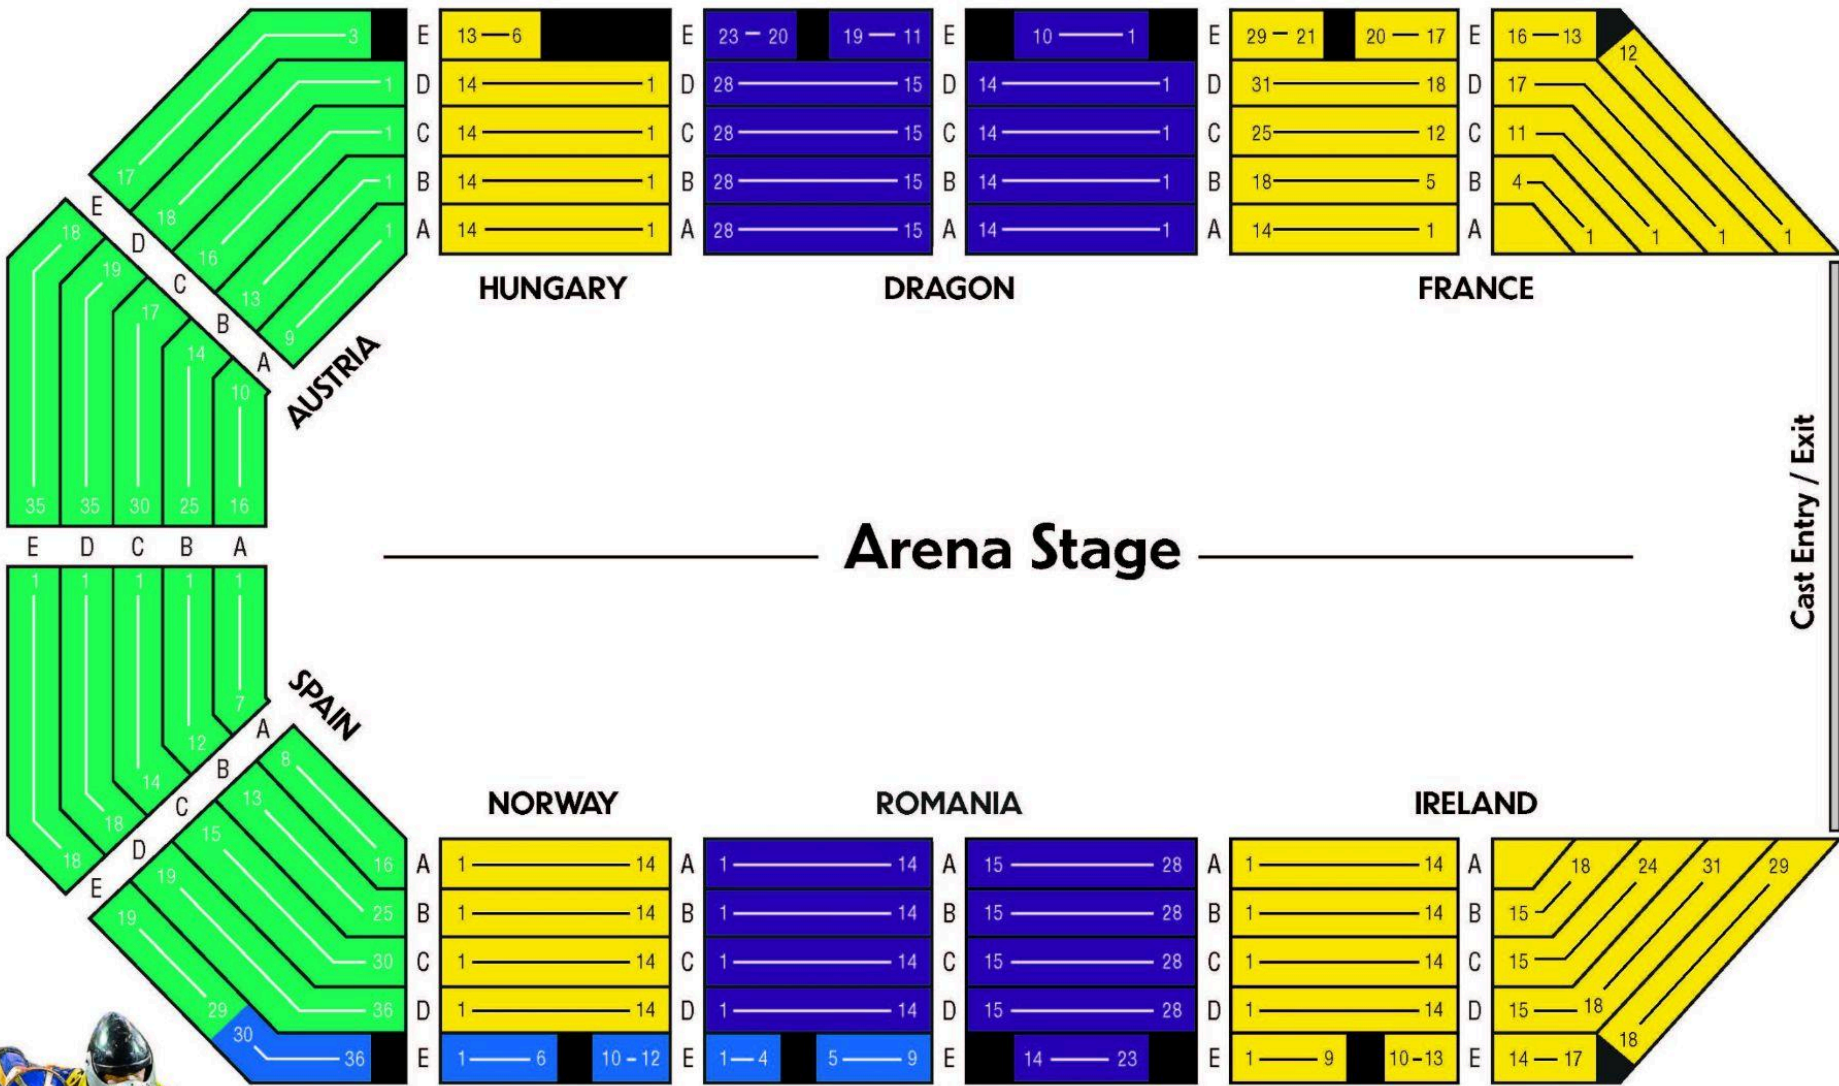

- Category A
- Category B
- Category D
- Category E
- Category F
- Category G/VIP Seating
- ♿ ADA/Companion Seating

AUSTRALIA'S THUNDER From DOWN UNDER

Excalibur
HOTEL • CASINO • LAS VEGAS

STAGE

- CATEGORY A
- CATEGORY B
- CATEGORY C
- CATEGORY D

+ ♿ ADA ACCESSIBLE

THE MacKing

COMEDY MAGIC SHOW

Excalibur
HOTEL • CASINO • LAS VEGAS

STAGE

- ZONE 1
- ZONE 2
- ZONE 3

LOCATED IN THE DISTRICT
AT MGM GRAND

PRICING	
■	ZONE 1
■	ZONE 2
■	ZONE 3
■	ZONE 4

NOTES
Revision: Atrium Fantasy New Scaling
Drawn Date: 8.26.2021
Sellable Capacity: 362

Arena Stage

Cast Entry / Exit

ARENA ENTRANCE

ADA / WHEELCHAIR

AISLE A — RINGSIDE
 AISLE B - D — CENTER ROWS
 AISLE E — BACK ROW