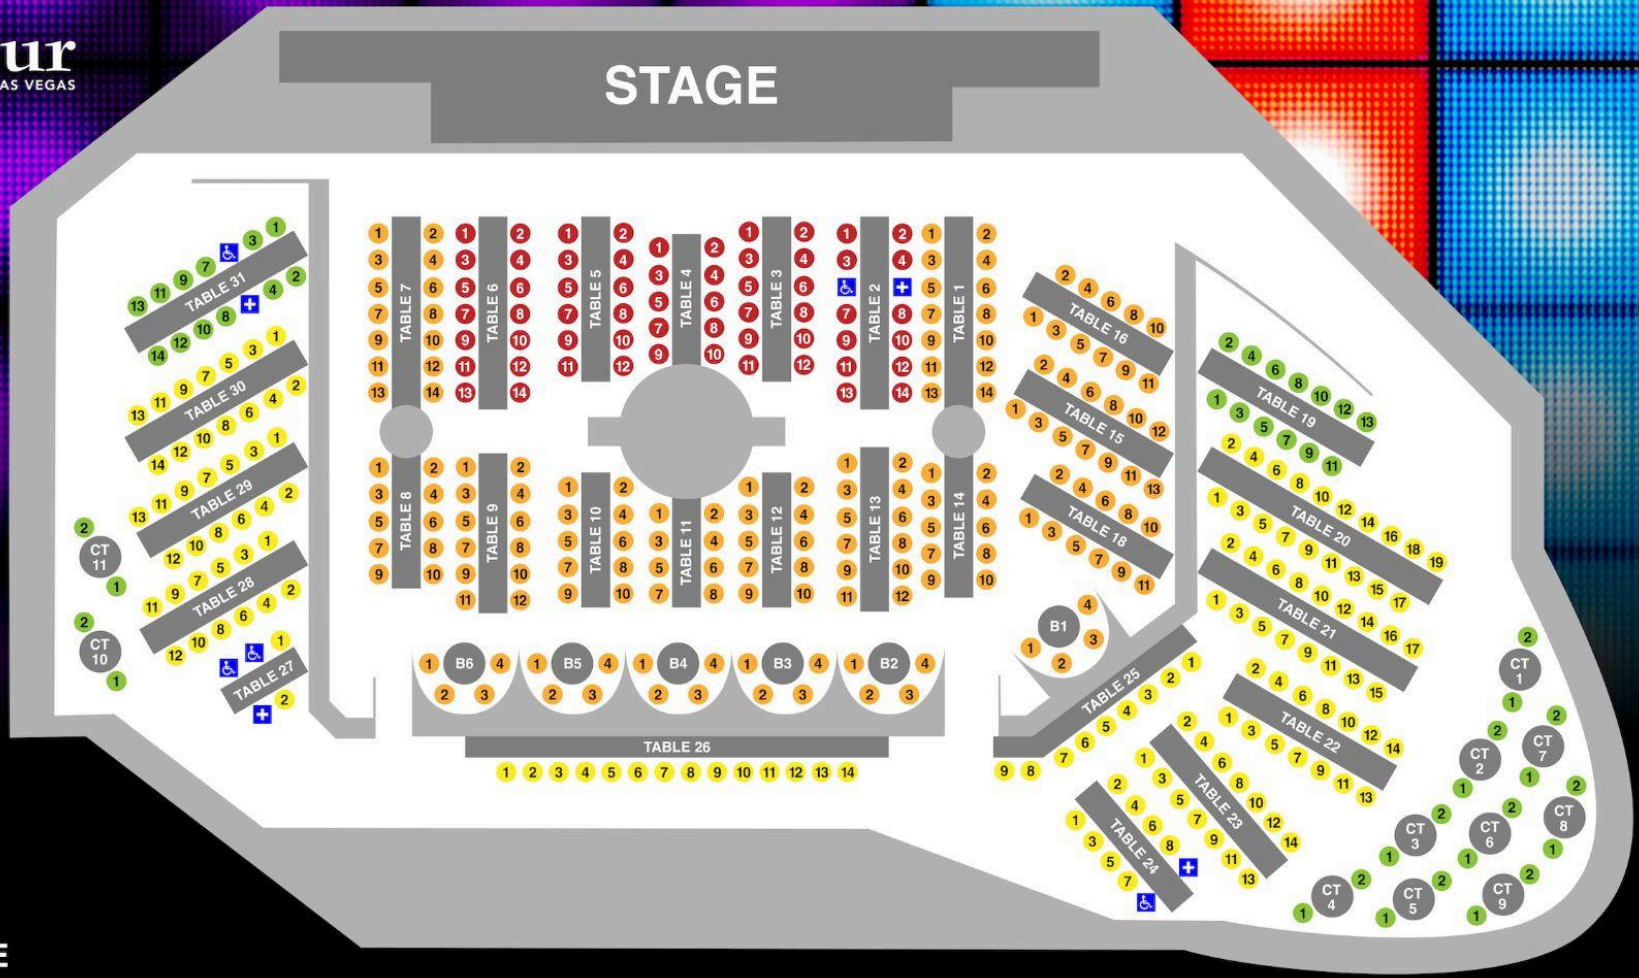

THE AUSTRALIAN BEE GEES SHOW

A TRIBUTE TO THE BEE GEES

Excalibur
HOTEL • CASINO • LAS VEGAS

STAGE

- CATEGORY A
- CATEGORY B
- CATEGORY C
- CATEGORY D

+ ♿ ADA ACCESSIBLE