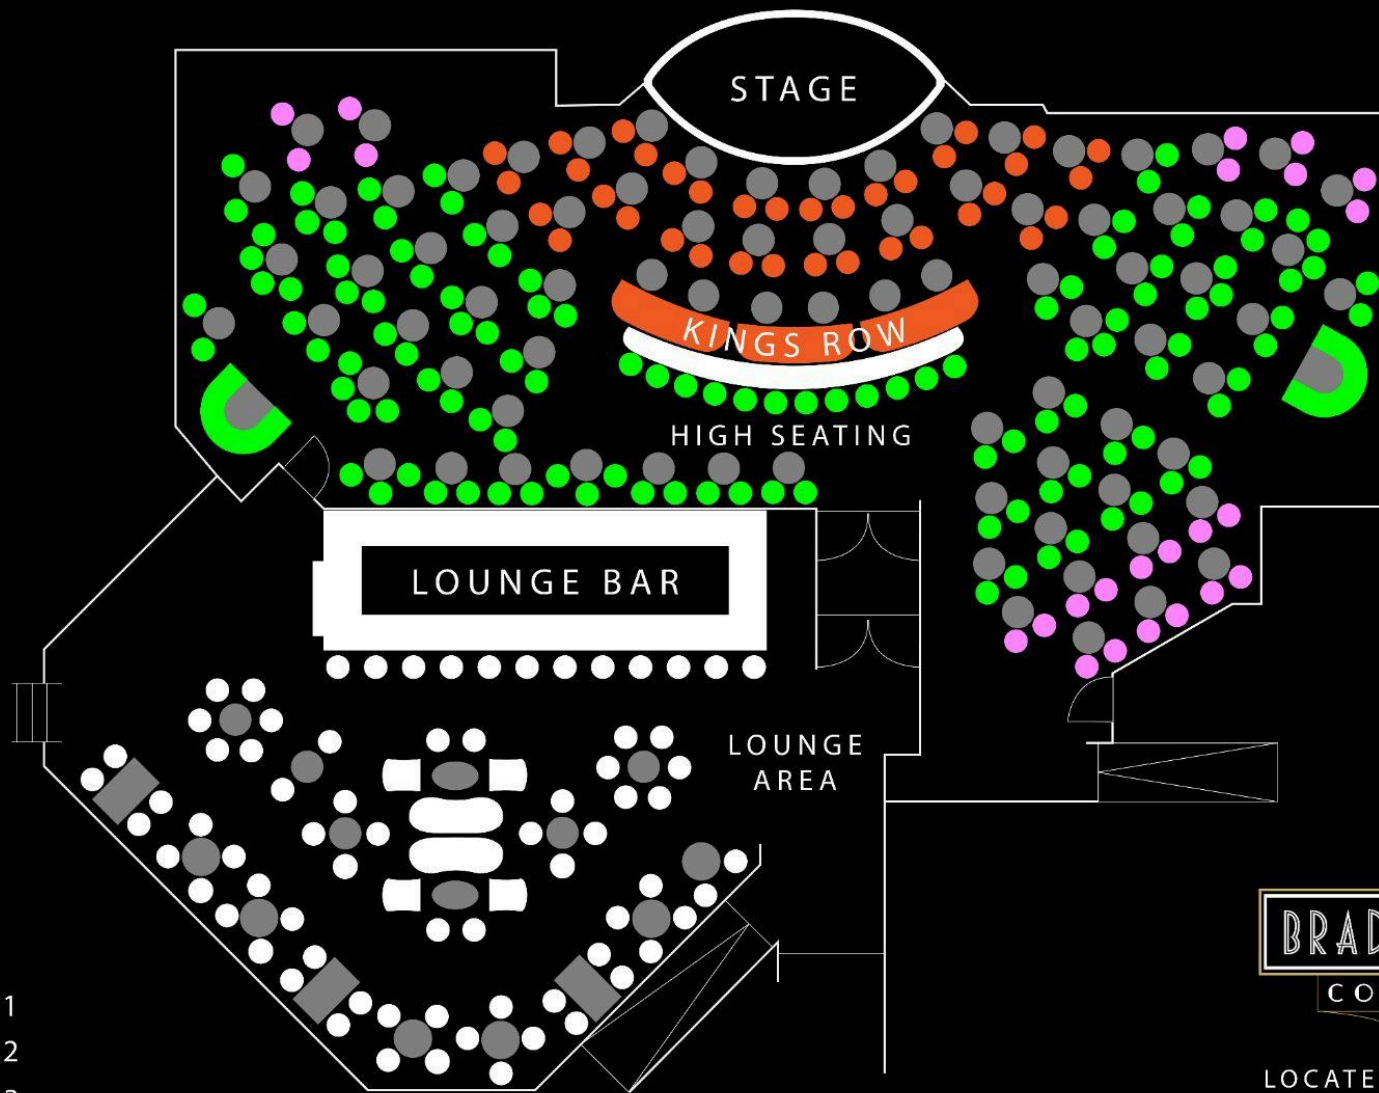

CIRQUE DU SOLEIL®

- Producer Seats
- Golden Circle
- Category B
- Category C
- Category D
- Category F
- Category J
- Category K
- VIP Suites
- Category E (Limited View)
- Splash Zone

Capacity: 1808

CIRQUE DU SOLEIL

- Category A
- Category B
- Category D
- Category E
- Category F
- Category G/VIP Seating
- ♿ ADA/Companion Seating

AUSTRALIA'S THUNDER From DOWN UNDER

Excalibur
HOTEL • CASINO • LAS VEGAS

STAGE

- CATEGORY A
- CATEGORY B
- CATEGORY C
- CATEGORY D

+ ♿ ADA ACCESSIBLE

THE MacKing

COMEDY MAGIC SHOW

Excalibur
HOTEL • CASINO • LAS VEGAS

STAGE

- ZONE 1
- ZONE 2
- ZONE 3

LOCATED IN THE DISTRICT
AT MGM GRAND

PRICING	
■	ZONE 1
■	ZONE 2
■	ZONE 3
■	ZONE 4

NOTES
Revision: Atrium Fantasy New Scaling
Drawn Date: 8.26.2021
Sellable Capacity: 362

Arena Stage

Cast Entry / Exit

ARENA ENTRANCE

ADA / WHEELCHAIR

AISLE A — RINGSIDE
 AISLE B - D — CENTER ROWS
 AISLE E — BACK ROW