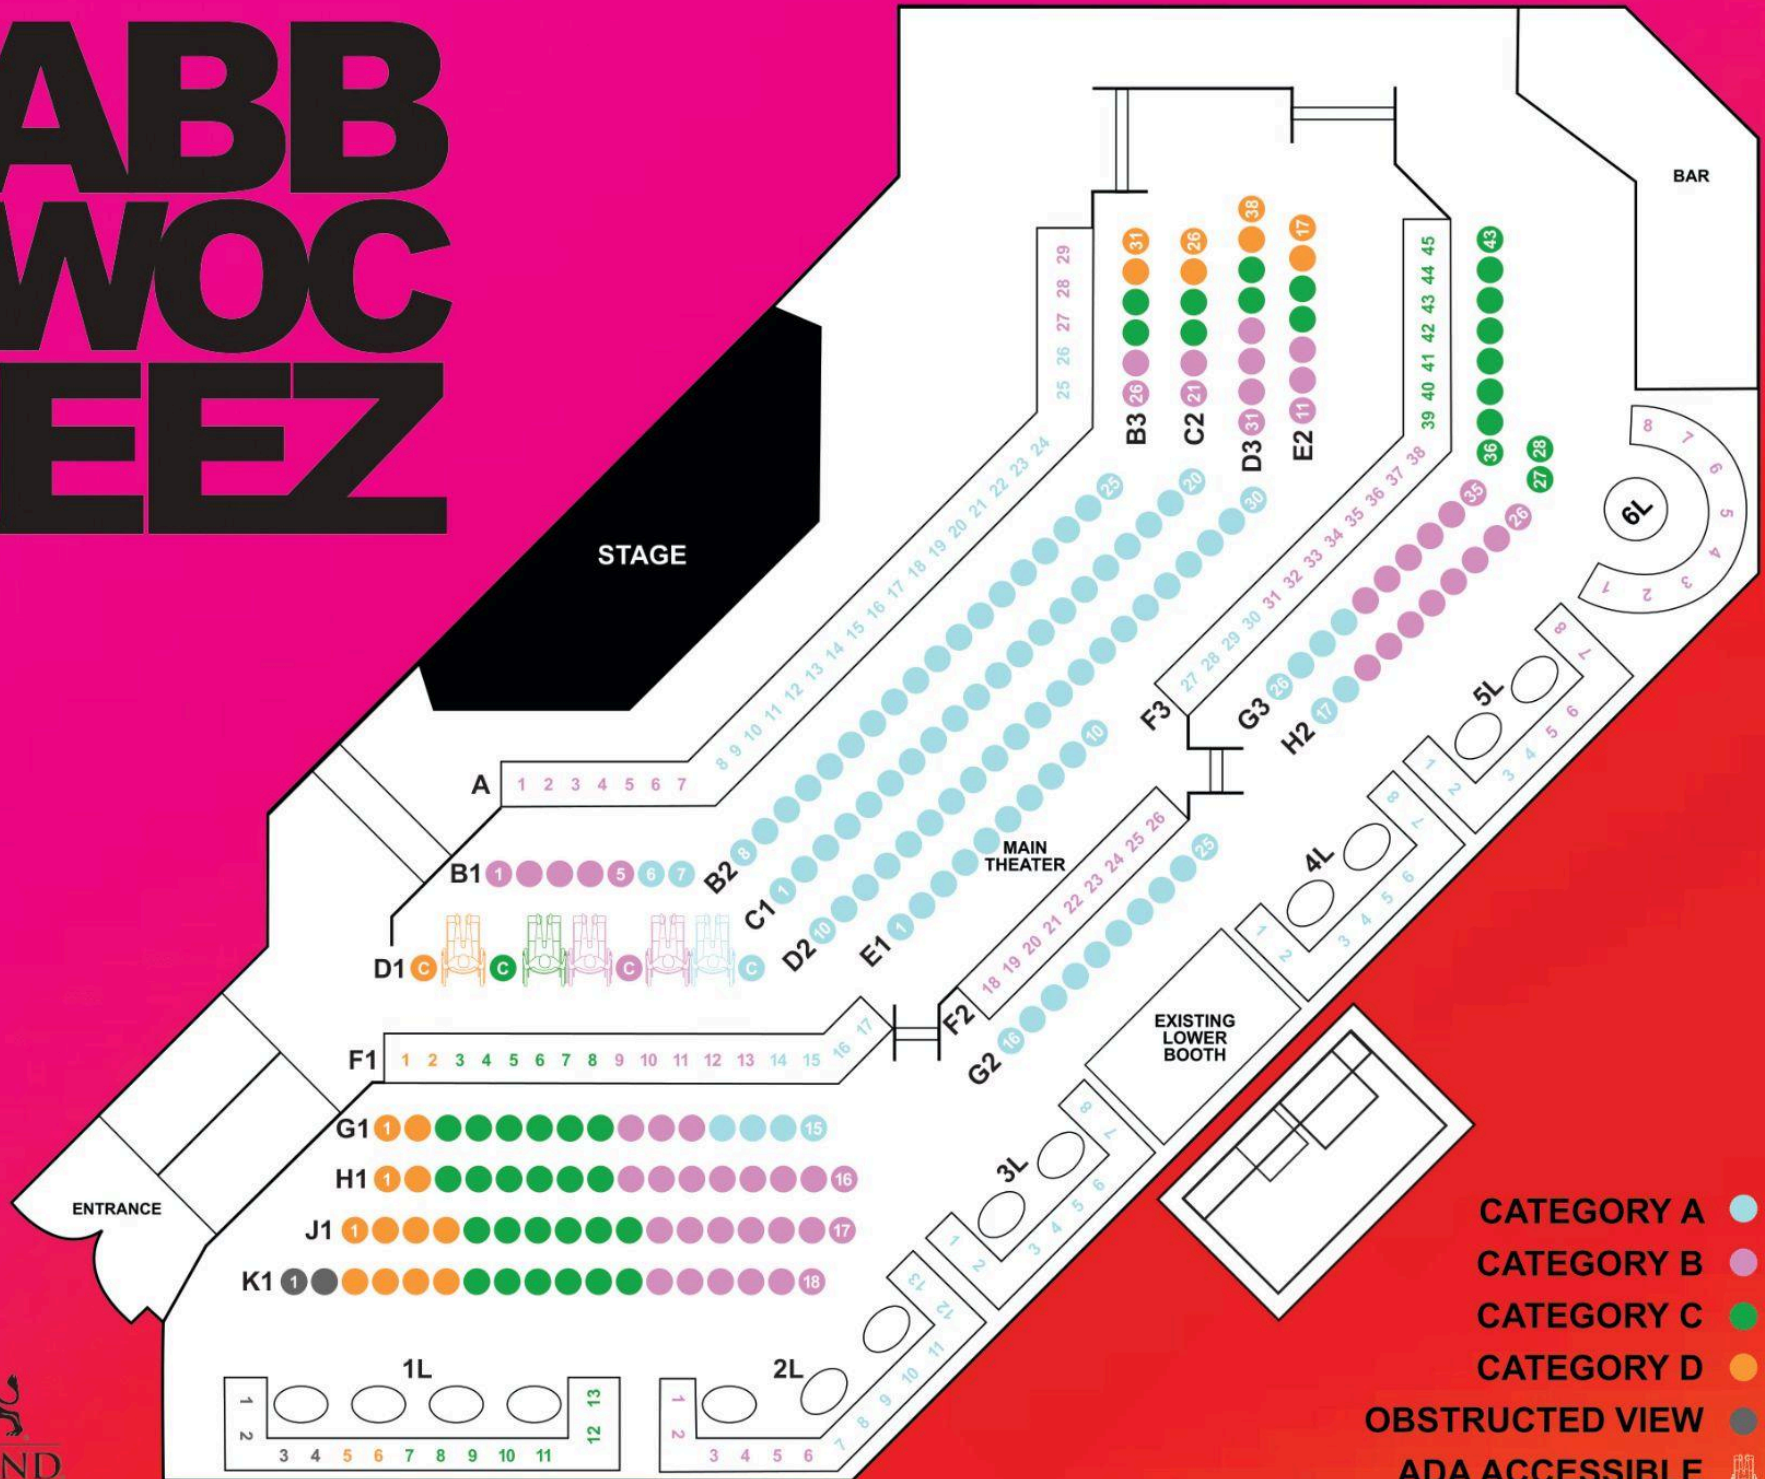

JABB AWOC KEEZ