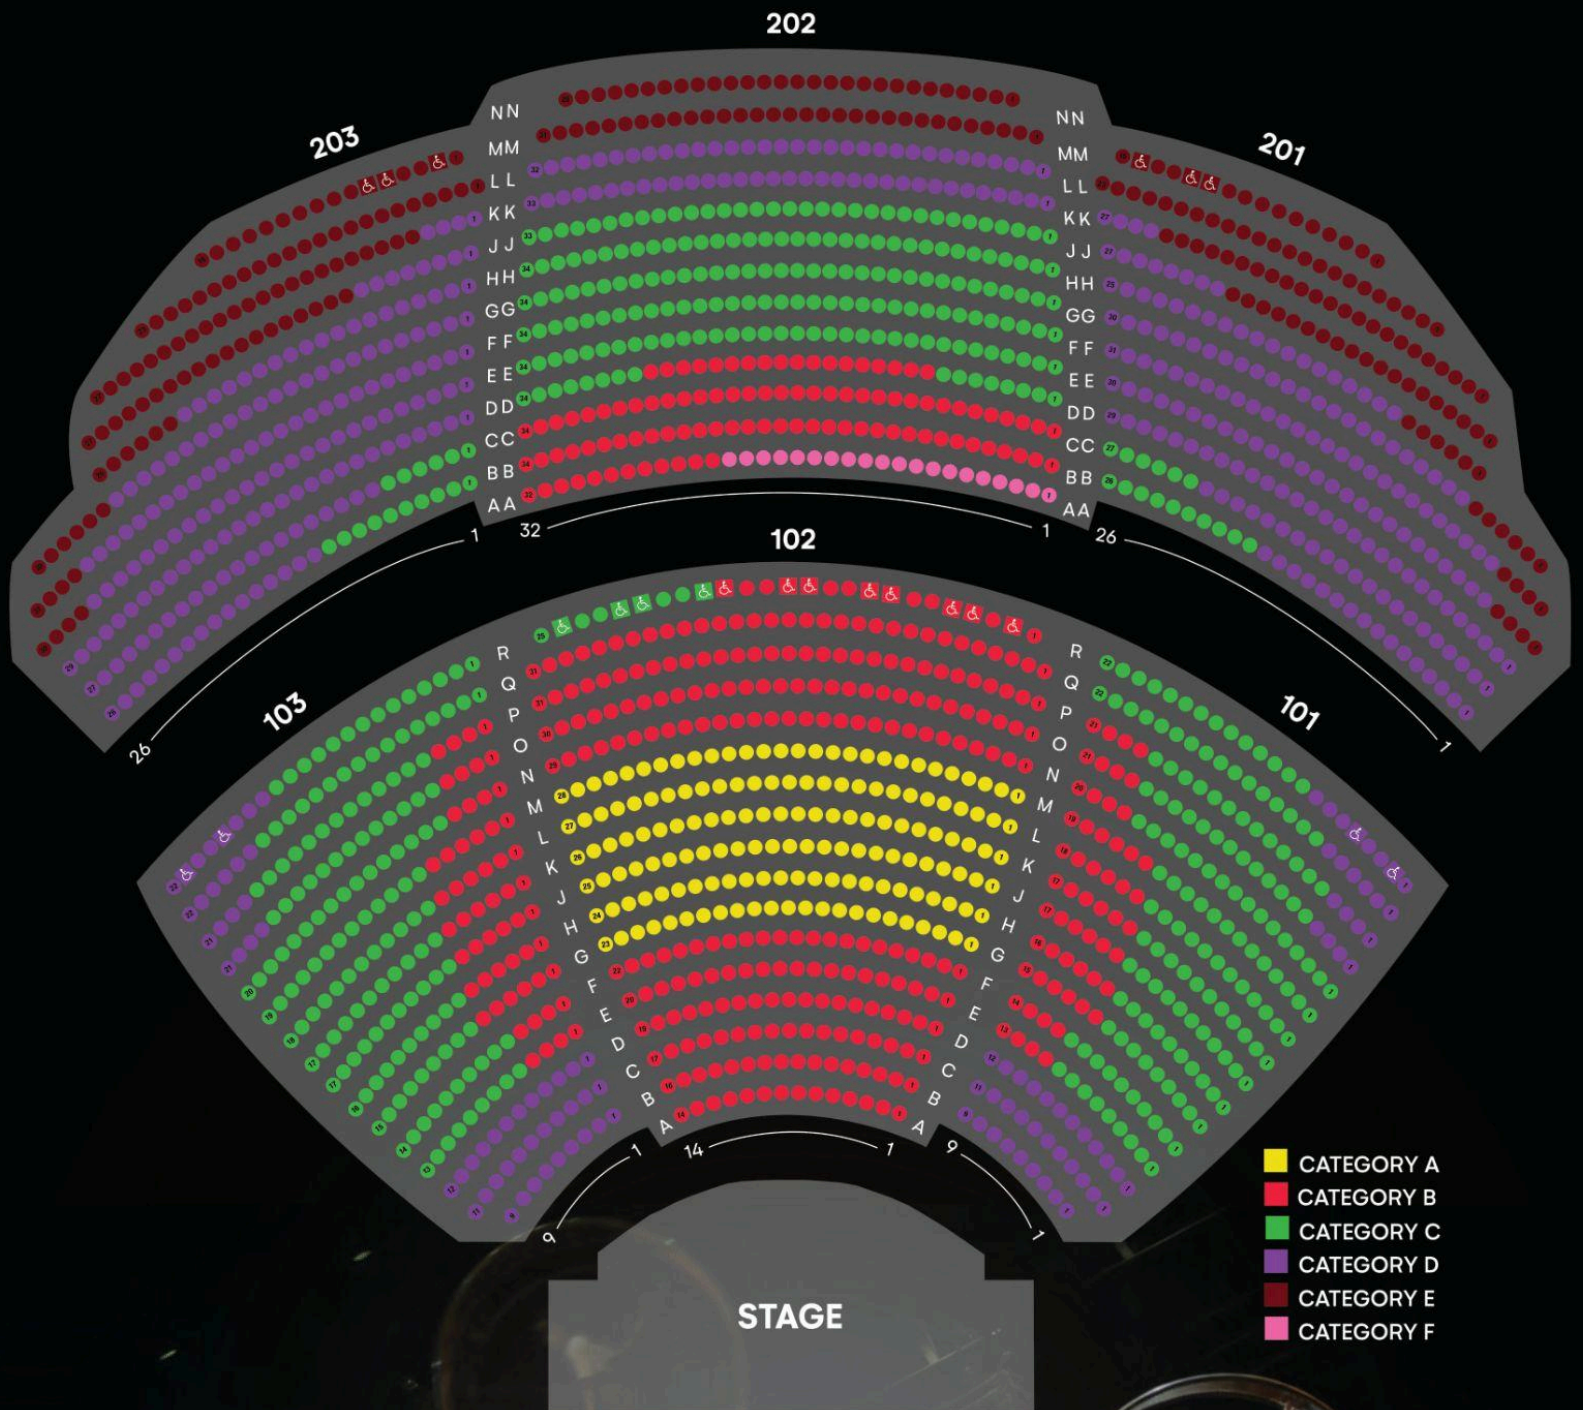

CIRQUE DU SOLEIL®

- Producer Seats
- Golden Circle
- Category B
- Category C
- Category D
- Category F
- Category J
- Category K
- VIP Suites
- Category E (Limited View)
- Splash Zone

Capacity: 1808

CIRQUE DU SOLEIL

- Category A
- Category B
- Category D
- Category E
- Category F
- Category G/VIP Seating
- ♿ ADA/Companion Seating

AUSTRALIA'S THUNDER From DOWN UNDER

Excalibur
HOTEL • CASINO • LAS VEGAS

STAGE

- CATEGORY A
- CATEGORY B
- CATEGORY C
- CATEGORY D

+ ♿ ADA ACCESSIBLE

THE MacKing

COMEDY MAGIC SHOW

Excalibur
HOTEL • CASINO • LAS VEGAS

STAGE

- ZONE 1
- ZONE 2
- ZONE 3

LOCATED IN THE DISTRICT
AT MGM GRAND

PRICING	
■	ZONE 1
■	ZONE 2
■	ZONE 3
■	ZONE 4

NOTES
Revision: Atrium Fantasy New Scaling
Drawn Date: 8.26.2021
Sellable Capacity: 362

Arena Stage

Cast Entry / Exit

ARENA ENTRANCE

ADA / WHEELCHAIR

AISLE A — RINGSIDE
 AISLE B - D — CENTER ROWS
 AISLE E — BACK ROW