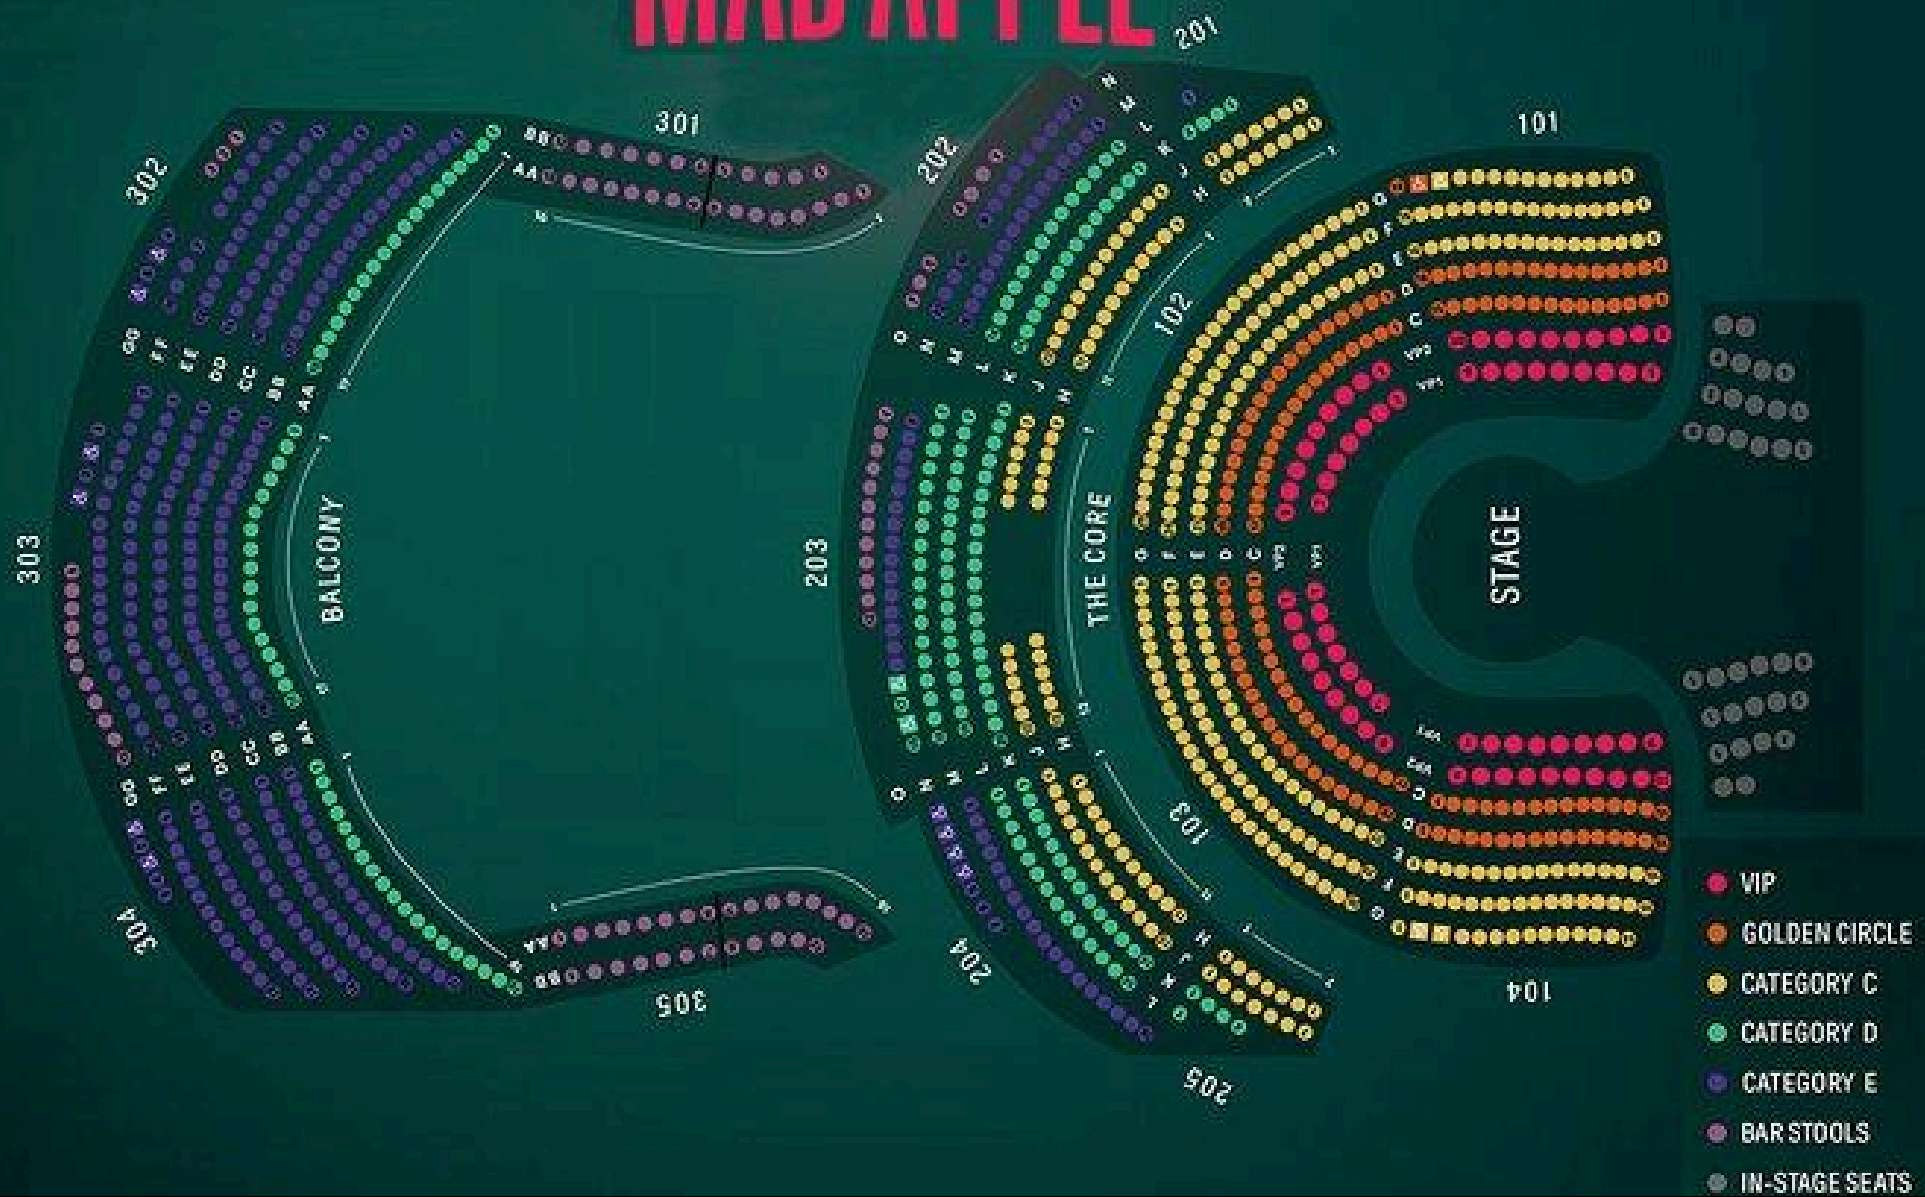

- Category A
- Category B
- Category D
- Category E
- Category F
- Category G/VIP Seating
- ♿ ADA/Companion Seating

AUSTRALIA'S THUNDER From DOWN UNDER

Excalibur
HOTEL • CASINO • LAS VEGAS

STAGE

- CATEGORY A
- CATEGORY B
- CATEGORY C
- CATEGORY D

+ ♿ ADA ACCESSIBLE

THE MacKing

COMEDY MAGIC SHOW

Excalibur
HOTEL • CASINO • LAS VEGAS

STAGE

- ZONE 1
- ZONE 2
- ZONE 3

LOCATED IN THE DISTRICT
AT MGM GRAND

PRICING	
■	ZONE 1
■	ZONE 2
■	ZONE 3
■	ZONE 4

NOTES
Revision: Atrium Fantasy New Scaling
Drawn Date: 8.26.2021
Sellable Capacity: 362

Arena Stage

Cast Entry / Exit

ARENA ENTRANCE

ADA / WHEELCHAIR

AISLE A — RINGSIDE
 AISLE B - D — CENTER ROWS
 AISLE E — BACK ROW

Produced by Patrick Jackson
TOURNAMENT OF KINGS
 Eat. Drink. Be Rowdy!

CIRQUE DU SOLEIL
MAD APPLE

GENERAL ADMISSION SEATING

Price Type
Category A - VIP
Category B - GA1
Category C - GA2
Limited View

Tape Face