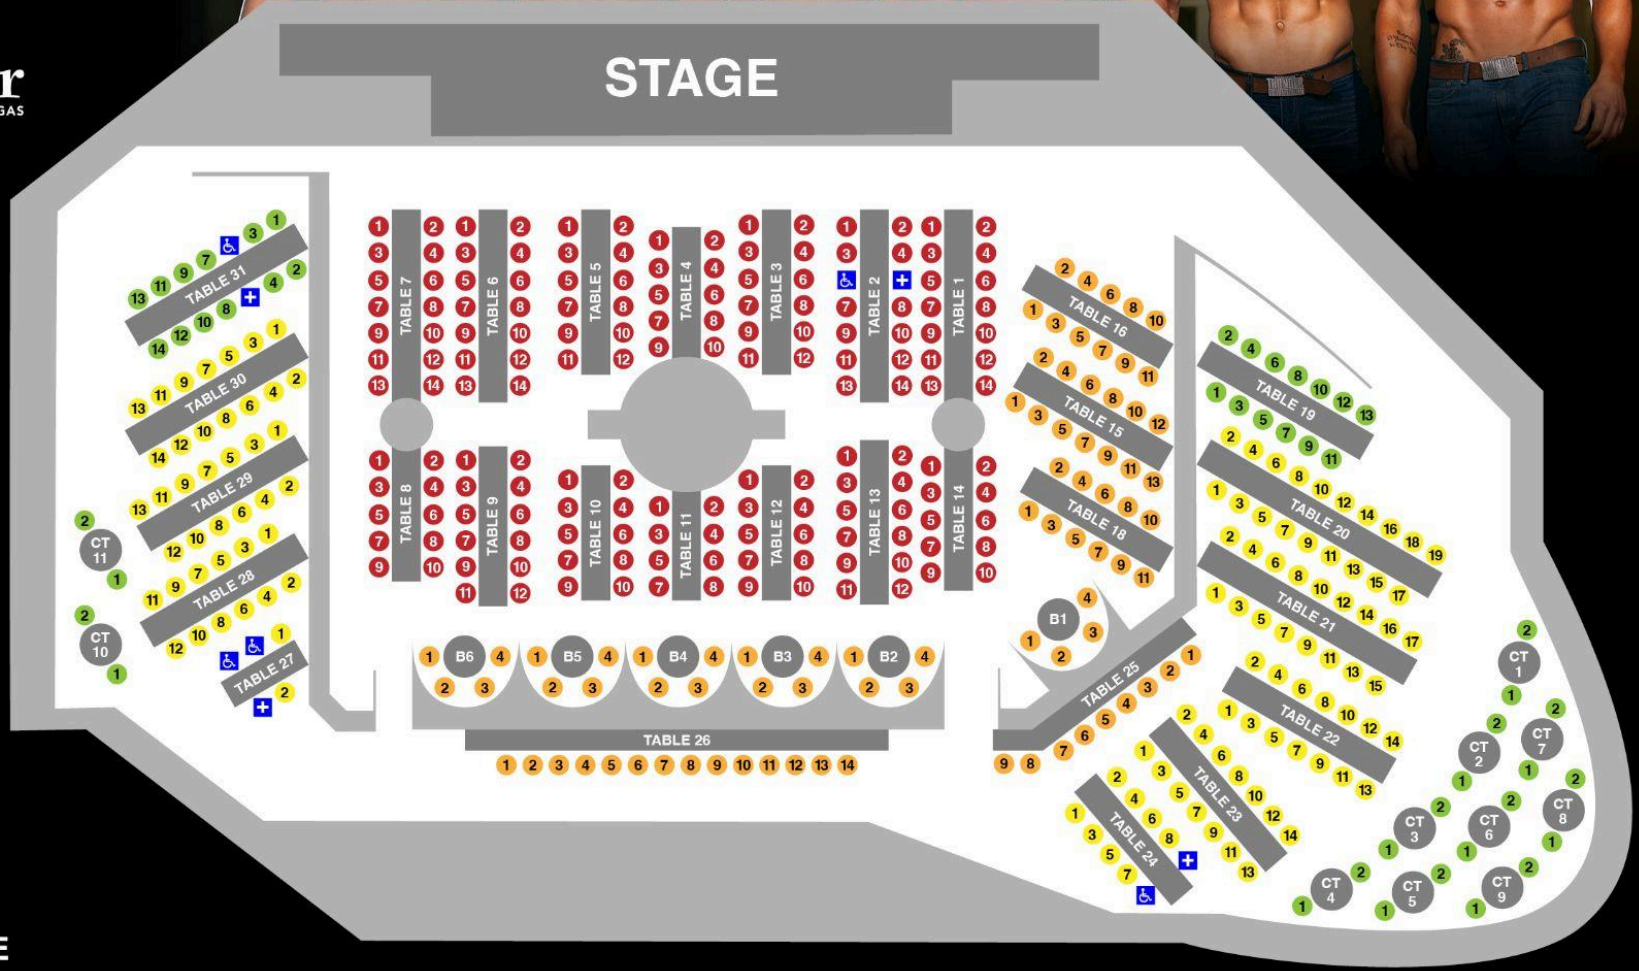

CARROT TOP

- ZONE 1 (Category A)
- ZONE 2 (Category B)
- ZONE 3 (Category C)
- ZONE 4 (Category D)
- ADA SEATING

LUXOR[®]
L A S V E G A S

DAVID COPPERFIELD

- MEET & GREET
- GOLDEN CIRCLE
- CATEGORY C
- CATEGORY D
- CATEGORY E
- ADA ACCESSIBLE

- Category A
- Category B
- Category D
- Category E
- Category F
- Category G/VIP Seating
- ♿ ADA/Companion Seating

AUSTRALIA'S THUNDER From DOWN UNDER

Excalibur
HOTEL • CASINO • LAS VEGAS

STAGE

- CATEGORY A
- CATEGORY B
- CATEGORY C
- CATEGORY D

+ ♿ ADA ACCESSIBLE

THE MacKing

COMEDY MAGIC SHOW

Excalibur
HOTEL • CASINO • LAS VEGAS

STAGE

- ZONE 1
- ZONE 2
- ZONE 3

LOCATED IN THE DISTRICT
AT MGM GRAND

PRICING	
■	ZONE 1
■	ZONE 2
■	ZONE 3
■	ZONE 4

NOTES
Revision: Atrium Fantasy New Scaling
Drawn Date: 8.26.2021
Sellable Capacity: 362

Arena Stage

Cast Entry / Exit

ARENA ENTRANCE

ADA / WHEELCHAIR

AISLE A — RINGSIDE
 AISLE B - D — CENTER ROWS
 AISLE E — BACK ROW