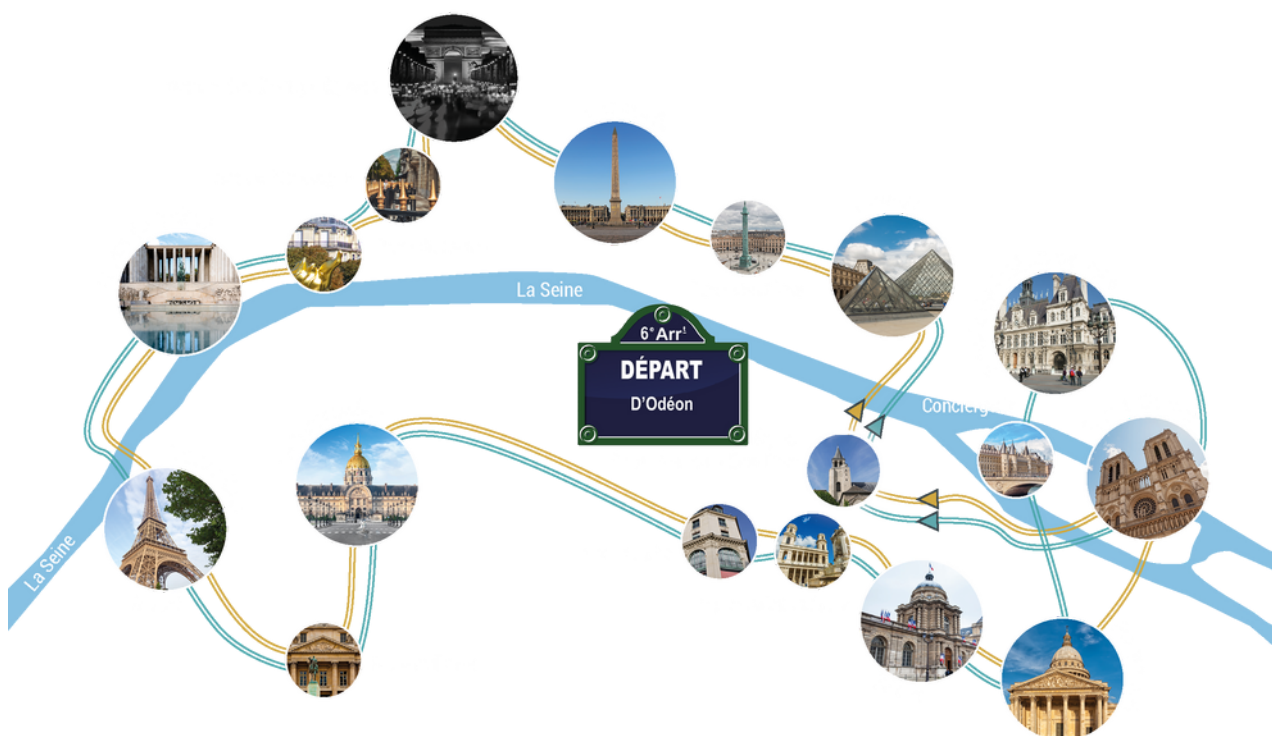

For further information, please contact our sales department:

contact@bustoque.fr

See you soon for an unforgettable experience!