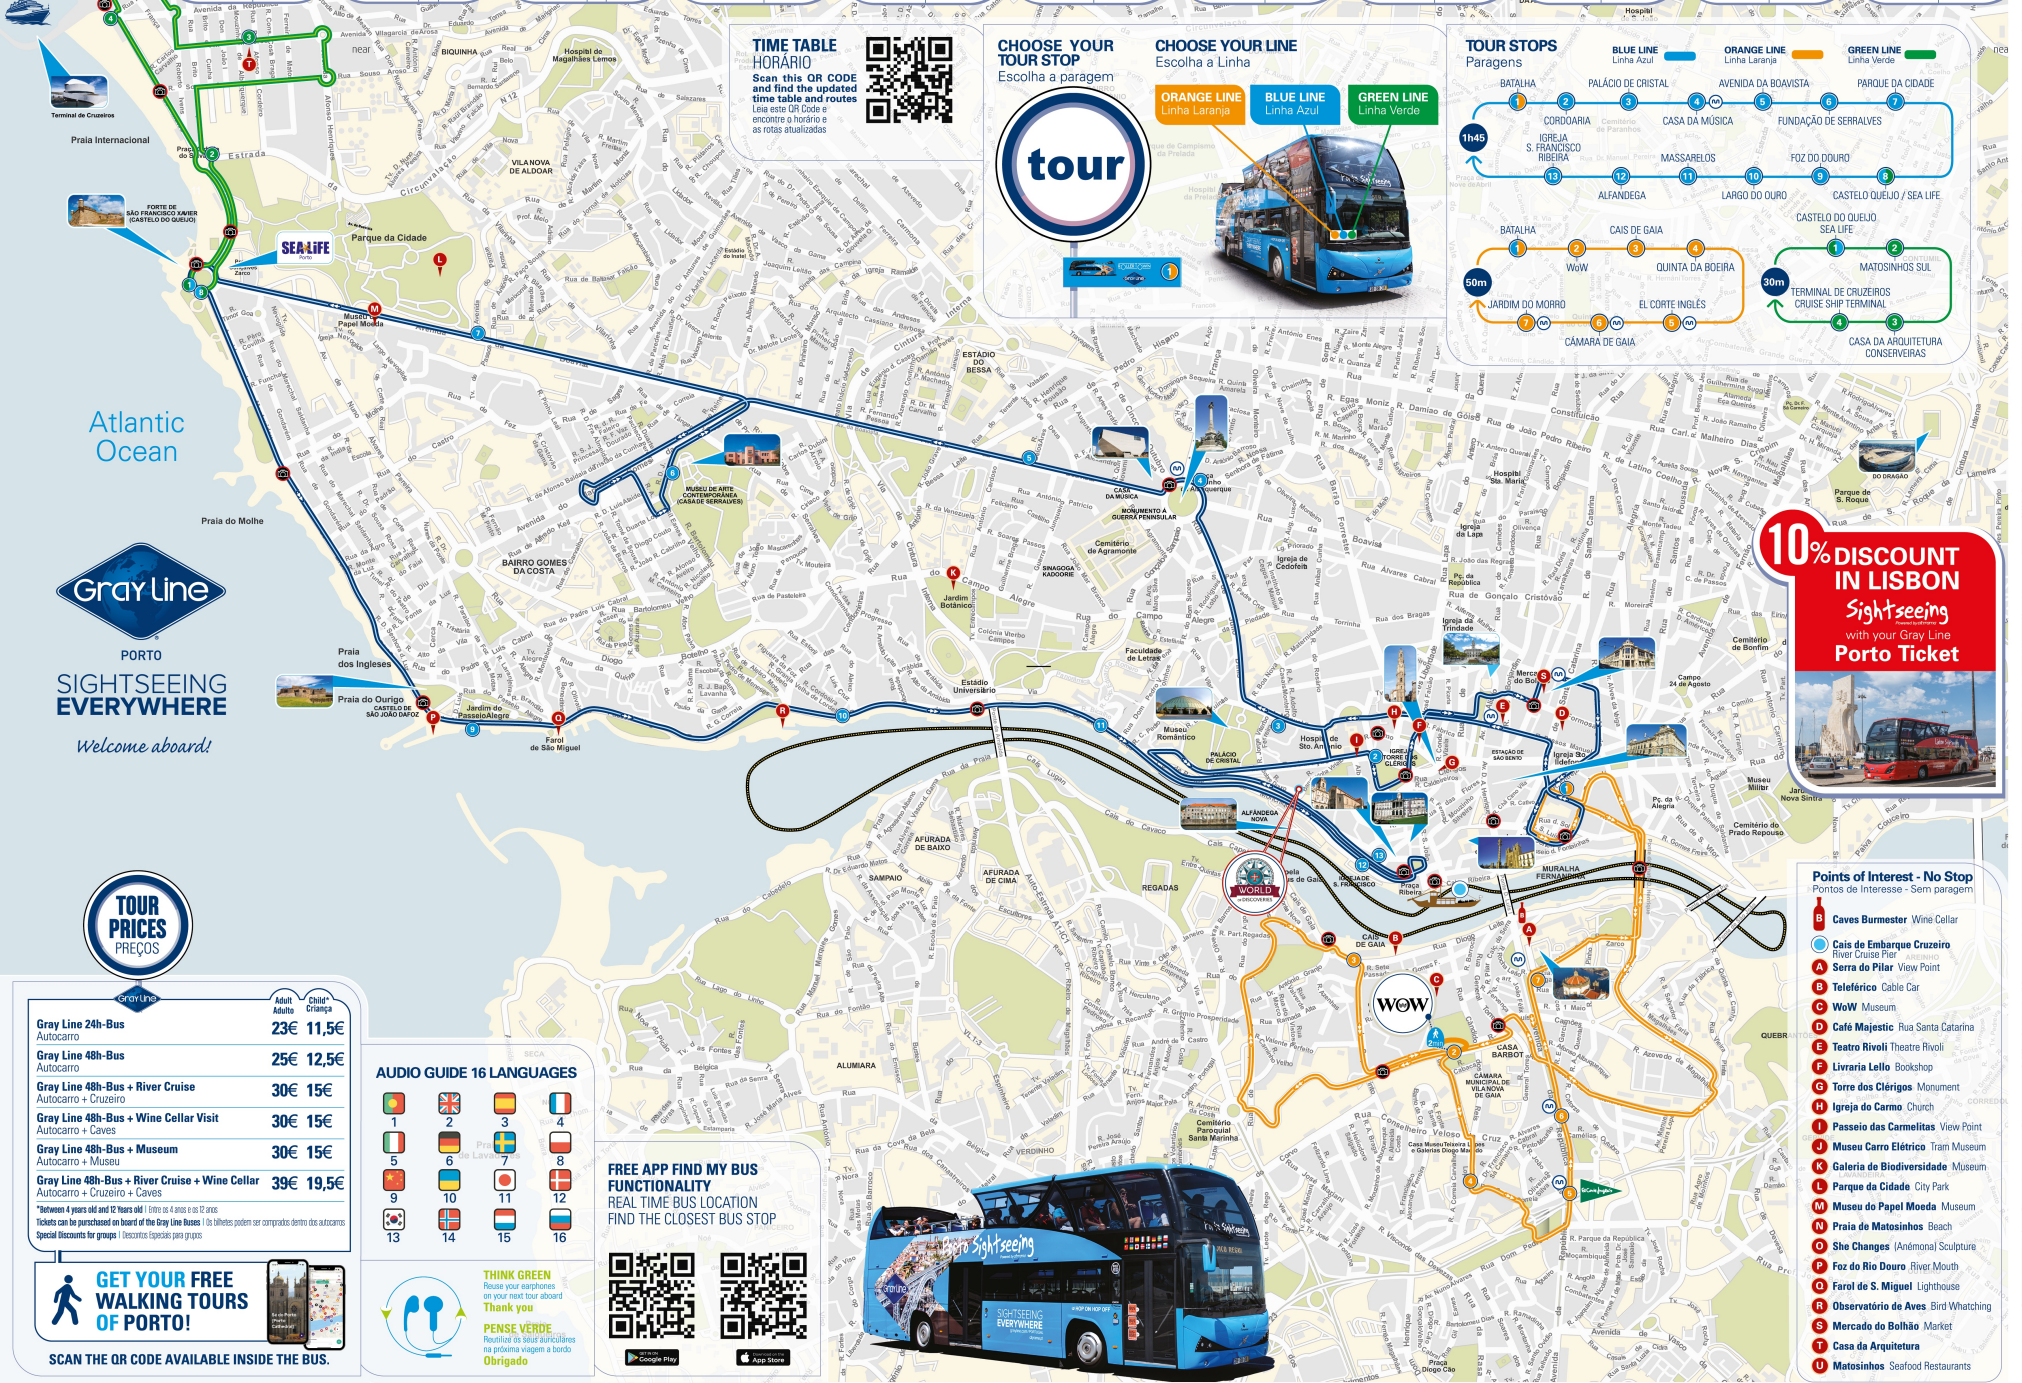

View Serra do Pilar Near Stop 7, Sea Life Near Stop 8, Caves Burmester Near Stop 12, Livraria Lello Near Stops 2, World of Discoveries Near Stop 12, Museu da Demarcação Near Stop 3, WoW Near Stop 2, Neonia Near Stop 2, Casa da Música Near Stop 4, Palácio da Bolsa Near Stop 12, Igreja de S. Francisco Near Stop 12

TIME TABLE HORÁRIO
Scan this QR CODE and find the updated time table and routes. Leia este QR Code e encontre o horário e as rotas atualizadas.

CHOOSE YOUR TOUR STOP
Escolha a paragem

CHOOSE YOUR LINE
Escolha a Linha

ORANGE LINE Linha Laranja
BLUE LINE Linha Azul
GREEN LINE Linha Verde

10% DISCOUNT IN LISBON
Sightseeing with your Gray Line Porto Ticket

- Points of Interest - No Stop**
Pontos de Interesse - Sem paragem
- B Caves Burmester Wine Cellar
 - Cais de Embarque Cruzeiro River Cruise Pier
 - A Serra do Pilar View Point
 - B Teleférico Cable Car
 - C WoW Museum
 - D Café Majestic Rua Santa Catarina
 - E Teatro Rivoli Theatre Rivoli
 - F Livraria Lello Bookshop
 - G Torre dos Clérigos Monument
 - H Igreja do Carmo Church
 - I Passeio das Carmelitas View Point
 - J Museu Carro Elétrico Tram Museum
 - K Galeria de Biodiversidade Museum
 - L Parque da Cidade City Park
 - M Museu do Papel Moeda Museum
 - N Praia de Matosinhos Beach
 - O She Changes (Anemón) Sculpture
 - P Foz do Rio Douro River Mouth
 - Q Farol de S. Miguel Lighthouse
 - R Observatório de Aves Bird Watching
 - S Mercado do Bolhão Market
 - T Casa da Arquitectura
 - U Matosinhos Seafood Restaurants

Gray line
PORTO
SIGHTSEEING EVERYWHERE
Welcome aboard!

TOUR PRICES
PREÇOS

Gray Line	Adult	Child
Gray Line 24h-Bus Autocarro	23€	11,5€
Gray Line 48h-Bus Autocarro	25€	12,5€
Gray Line 48h-Bus + River Cruise Autocarro + Cruzeiro	30€	15€
Gray Line 48h-Bus + Wine Cellar Visit Autocarro + Caves	30€	15€
Gray Line 48h-Bus + Museum Autocarro + Museu	30€	15€
Gray Line 48h-Bus + River Cruise + Wine Cellar Autocarro + Cruzeiro + Caves	39€	19,5€