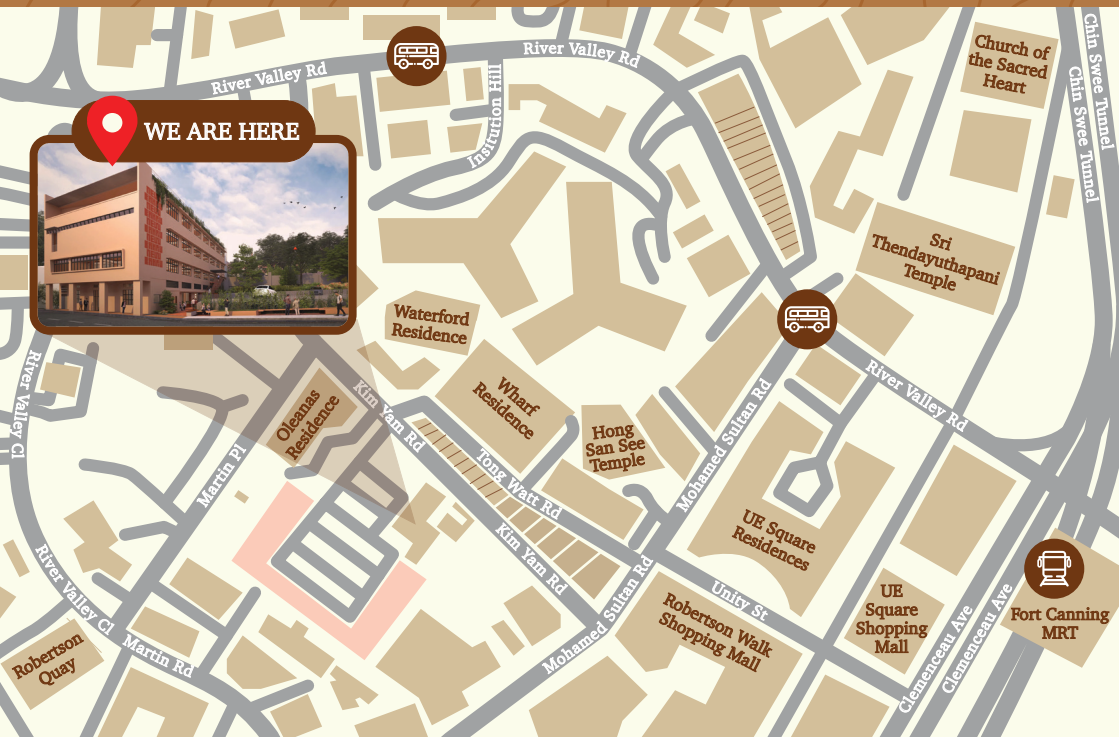

# Locate Us

**Address: 58 Kim Yam Road, New Bahru,  
#04-01, Singapore 239359**

## MRT

Fort Canning (11 mins walk)  
Great World (14 mins walk)  
Somerset (18mins walk)