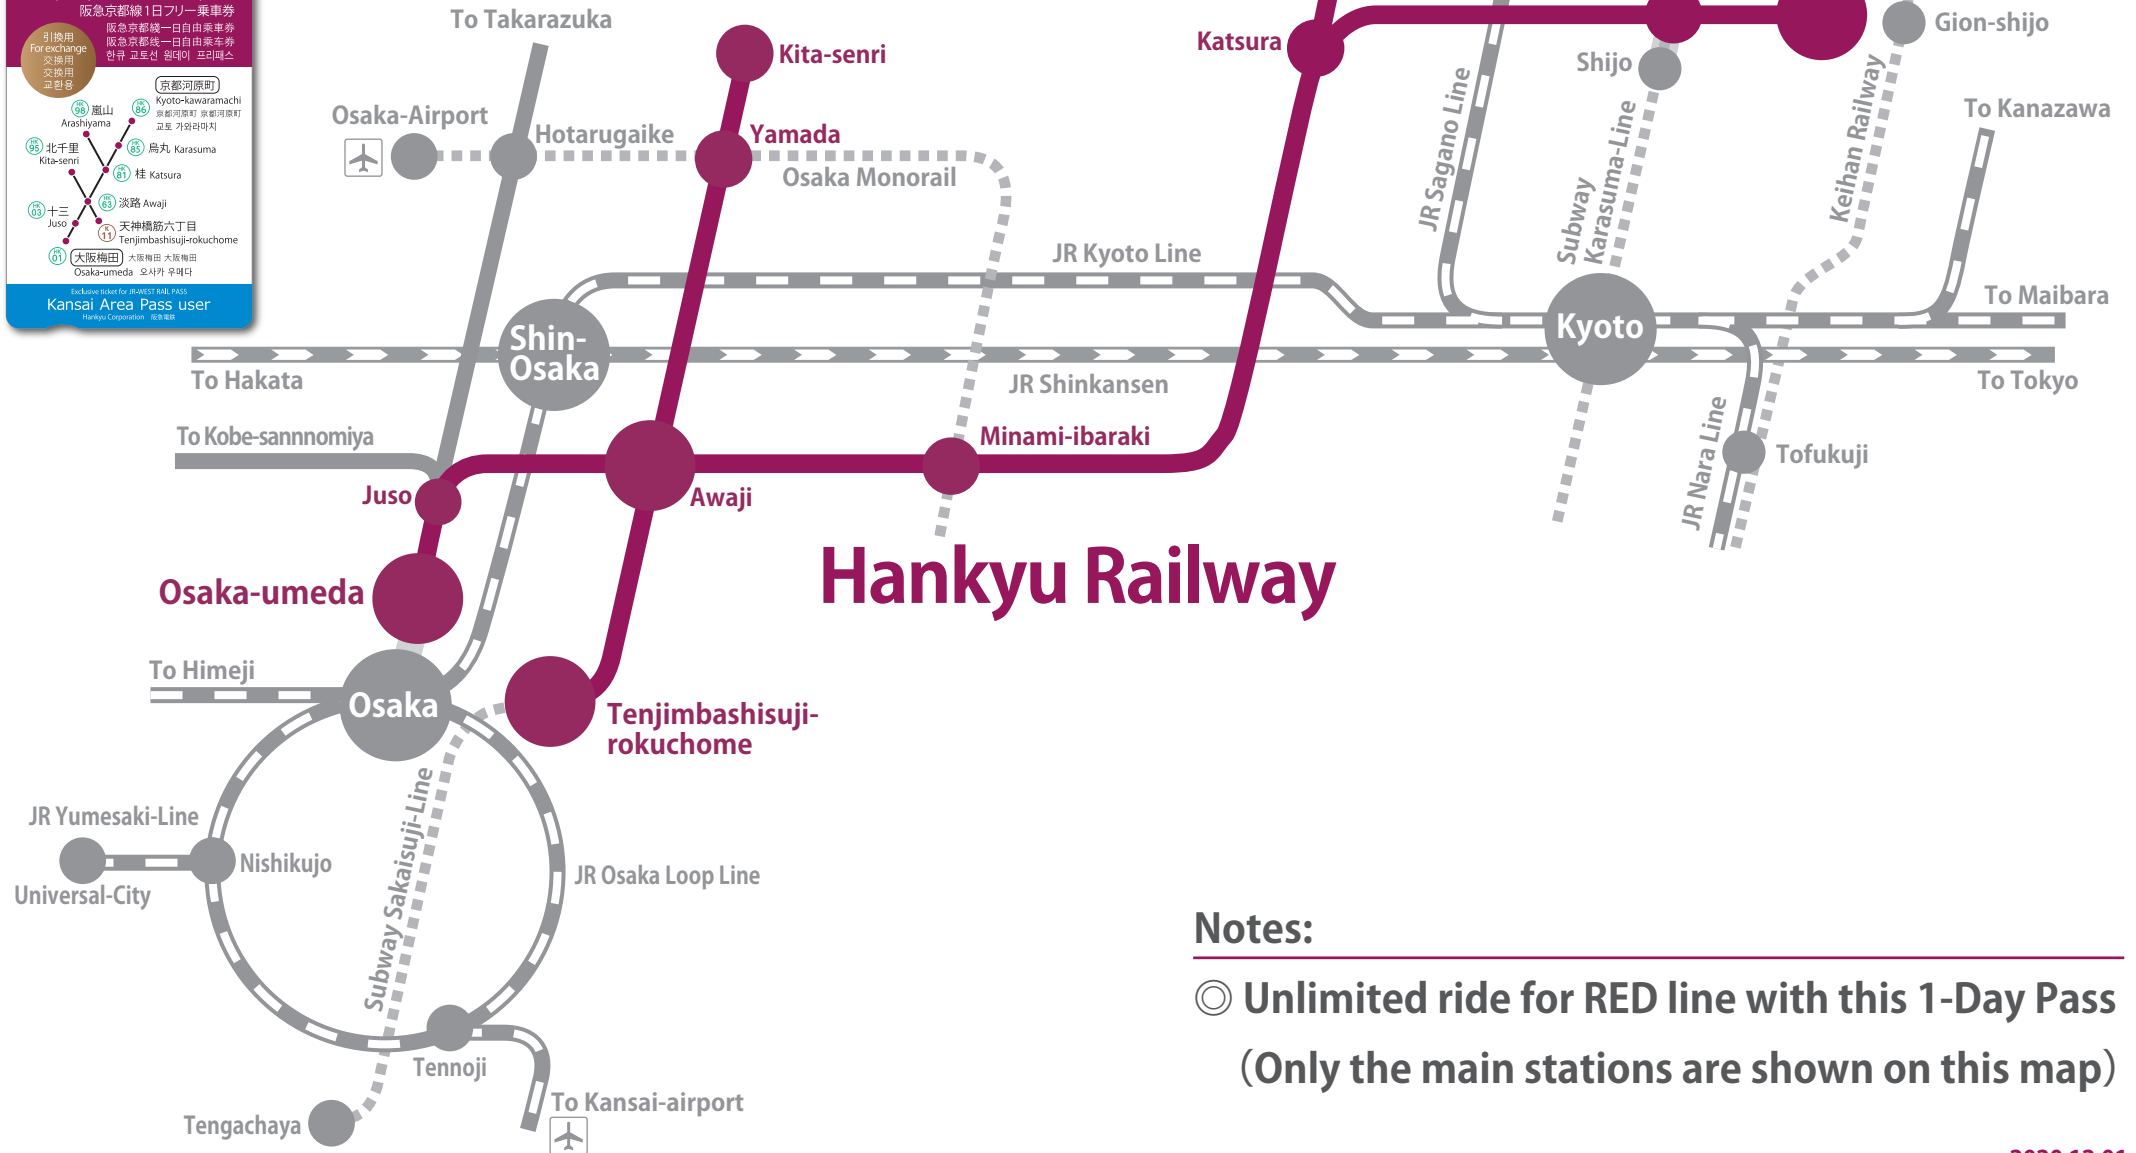

Kansai Area Pass Hankyu Kyoto Line 1-Day Pass Valid area

Hankyu Kyoto Line 1-Day Pass
阪急京都線1日フリー乗車券

引換用
For exchange
交換用
교환용

京都河原町
Kyoto-kawaramachi
京都河原町 京都河原町
교토 가와라마치

98 嵐山 Arashiyama
99 北千里 Kita-senri
103 十三 Juso
65 天竺橋筋六丁目 Tenjimbashisuji-rokuchome
61 大阪梅田 Osaka-umeda 오사카 우메다

65 淡路 Awaji
63 鳥丸 Karasuma
61 桂 Katsura

Kansai Area Pass user
Inclusion for JR WEST rail Pass
Hankyu Corporation 阪急電鉄

Notes:

- ◎ Unlimited ride for RED line with this 1-Day Pass
(Only the main stations are shown on this map)