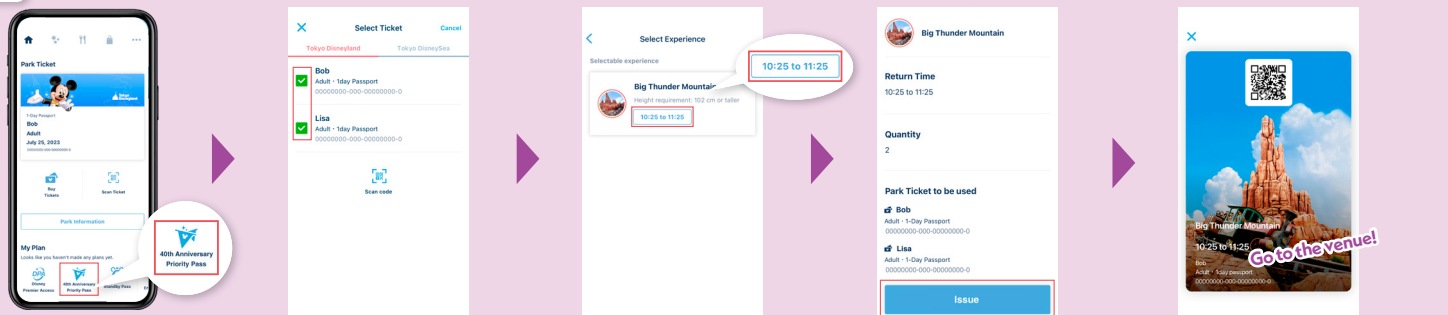

Disney Premier Access

Note: A credit card is required to make purchases in the App.

1. Tap "Disney Premier Access"
2. Select the Park tickets for all members of your party.
If tickets are not displayed, please scan the code on your ticket.
3. Select experience
2,000 yen/Person
4. Select time
5. Check payment method and other details, and tap "OK."
After purchase, details will appear under "My Plan" on the App.
6. When it's time to use Disney Premier Access, tap "Display code"

Tokyo Disney Resort 40th Anniversary Priority Pass

1. Tap "40th Anniversary Priority Pass"
2. Select the Park tickets for all members of your party.
If tickets are not displayed, please scan the code on your ticket.
3. Select experience
10:25 to 11:25
4. Check the details and tap "Issue."
After confirmation, details will appear under "My Plan" on the App.
5. When it's time to use the 40th Anniversary Priority Pass, tap "Display code"

Entry Request

Note: Entry Request is limited to one per day for each venue.

1. Tap "Entry Request"
2. Select the Park tickets for all members of your party.
If tickets are not displayed, please scan the code on your ticket.
3. Select experience
Select Time
4. Select time
5. Check details, and tap "Request"