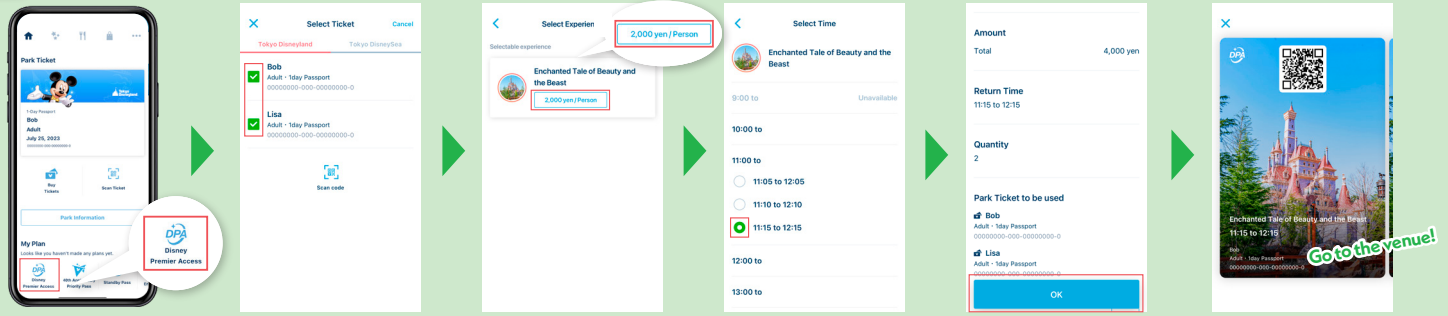

Disney Premier Access

Note: A credit card is required to make purchases in the App.

1. Tap "Disney Premier Access"
2. Select the Park tickets for all members of your party.
  If tickets are not displayed, please scan the code on your ticket.
3. Select experience
  2,000 yen/Person
4. Select time
5. Check payment method and other details, and tap "OK."
  After purchase, details will appear under "My Plan" on the App.
6. When it's time to use Disney Premier Access, tap "Display code"