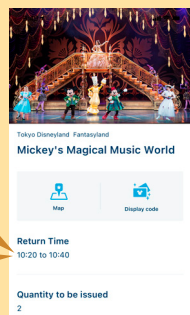

Disney Premier Access

Note: A credit card is required to make purchases in the App.

1. Tap "Disney Premier Access"
2. Select the Park tickets for all members of your party.
If tickets are not displayed, please scan the code on your ticket.
3. Select experience
2,000 yen/Person
4. Select time
5. Check payment method and other details, and tap "OK."
After purchase, details will appear under "My Plan" on the App.
6. When it's time to use Disney Premier Access, tap "Display code"

Tokyo Disney Resort 40th Anniversary Priority Pass

1. Tap "40th Anniversary Priority Pass"
2. Select the Park tickets for all members of your party.
If tickets are not displayed, please scan the code on your ticket.
3. Select experience
10:25 to 11:25
4. Check the details and tap "Issue."
After confirmation, details will appear under "My Plan" on the App.
5. When it's time to use the 40th Anniversary Priority Pass, tap "Display code"

Entry Request

Note: Entry Request is limited to one per day for each venue.

1. Tap "Entry Request"
2. Select the Park tickets for all members of your party.
If tickets are not displayed, please scan the code on your ticket.
3. Select experience
Select Time
4. Select time
5. Check details, and tap "Request"