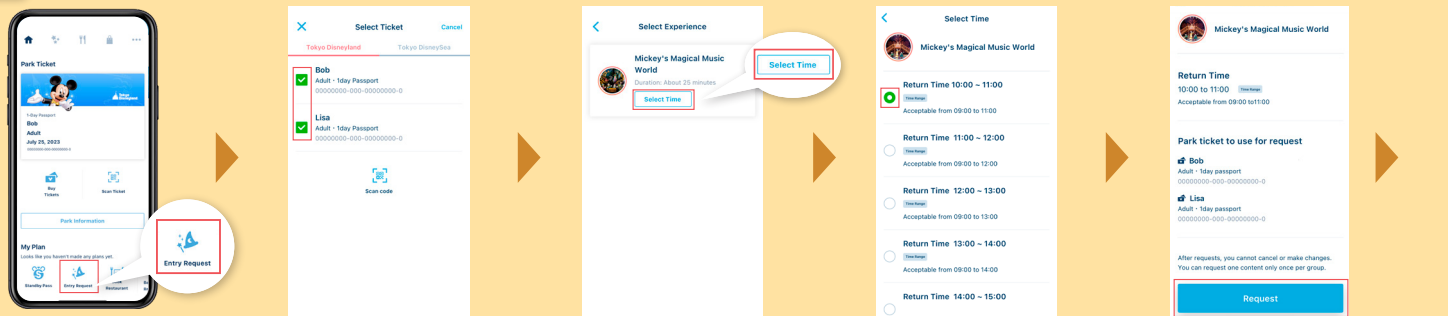

Disney Premier Access

Note: A credit card is required to make purchases in the App.

1. Tap "Disney Premier Access"
2. Select the Park tickets for all members of your party.
If tickets are not displayed, please scan the code on your ticket.
3. Select experience
2,000 yen/Person
4. Select time
5. Check payment method and other details, and tap "OK."
After purchase, details will appear under "My Plan" on the App.
6. When it's time to use Disney Premier Access, tap "Display code"

Tokyo Disney Resort 40th Anniversary Priority Pass

1. Tap "40th Anniversary Priority Pass"
2. Select the Park tickets for all members of your party.
If tickets are not displayed, please scan the code on your ticket.
3. Select experience
10:25 to 11:25
4. Check the details and tap "Issue."
After confirmation, details will appear under "My Plan" on the App.
5. When it's time to use the 40th Anniversary Priority Pass, tap "Display code"

Entry Request

Note: Entry Request is limited to one per day for each venue.

1. Tap "Entry Request"
2. Select the Park tickets for all members of your party.
If tickets are not displayed, please scan the code on your ticket.
3. Select experience
Select Time
4. Select time
5. Check details, and tap "Request"

6. Check results
If your request has been accepted, the timeframe to enter the venue for the experience you selected will be displayed.

7. When it's time to use Entry Request, tap "Display code"

If you do not have the Tokyo Disney Resort App