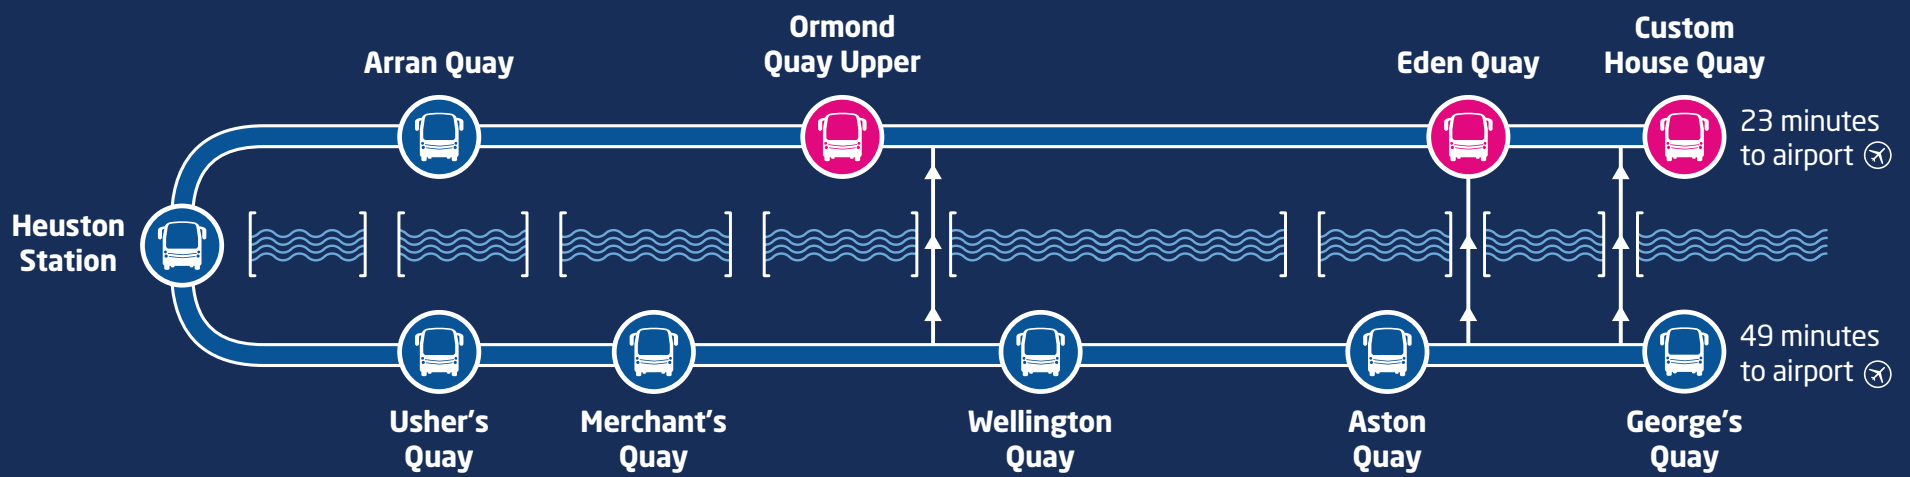

# Our Dublin City drop-off stops

[Click to buy tickets](#)

[View stops on Google Maps](#)

# Our Dublin City pick-up stops

[Click to buy tickets](#)

[View stops on Google Maps](#)

**Be Stop Smart**  
Faster journey times back to Dublin Airport  
Catch the bus from Ormond Quay Upper, Eden Quay and Custom House Quay for a faster journey to Dublin Airport  
[Click for more information](#)

# Returning to Dublin Airport

**Be Stop Smart**

Take a short walk over the River Liffey for a faster journey back to Dublin Airport

**From Wellington Quay cross Grattan Bridge for Ormond Quay Upper**

**From Aston Quay cross O'Connell Bridge for Eden Quay**

**From George's Quay cross Talbot Memorial Bridge for Custom House Quay**

[Click to buy tickets](#)

[View stops on Google Maps](#)