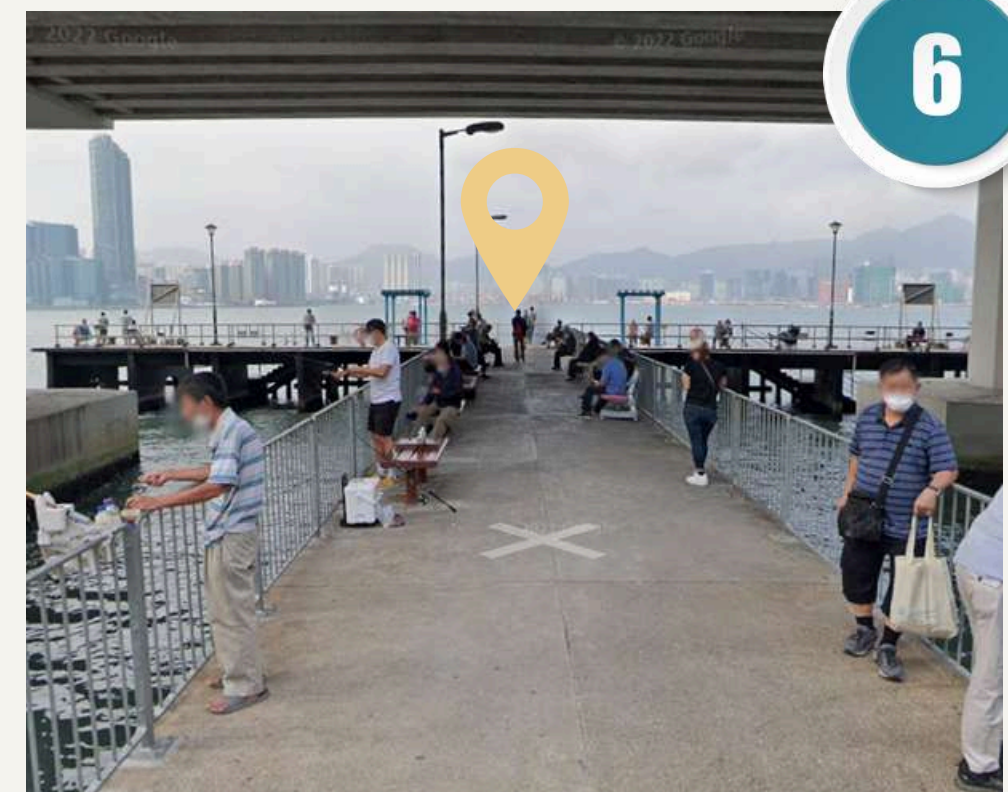

步行5分钟
5 minutes on foot

• 上船地点 | The embarkation point •

北角公共碼頭
NORTH POINT PUBLIC PIER,
ISLAND EASTERN CORRIDOR,
NORTH POINT

Direction | 前往方向

到达北角地铁站后，
由A1出口上地面

After arriving at North Point MTR Station,
take the A1/A2 exit to the ground.

离开A1出口后，转左等待过马路。

After leaving the A1 exit,
turn left and wait to cross the road.

过马路后一路直行

After crossing the road
go straight all the way.

Direction | 前往方向

直行

go straight

再直走，一路朝着海边的方向直走。

Continue straight,
going in the direction of the seaside.

直走至看到码头，
请在码头边静候游艇泊岸
泊岸后会有穿黄色背心的工作人员下船协助您登记

Continue straight until you see the pier.
Please wait by the pier for the yacht to dock.
After docking, there will be staff in yellow vests
coming down to assist you with registration.