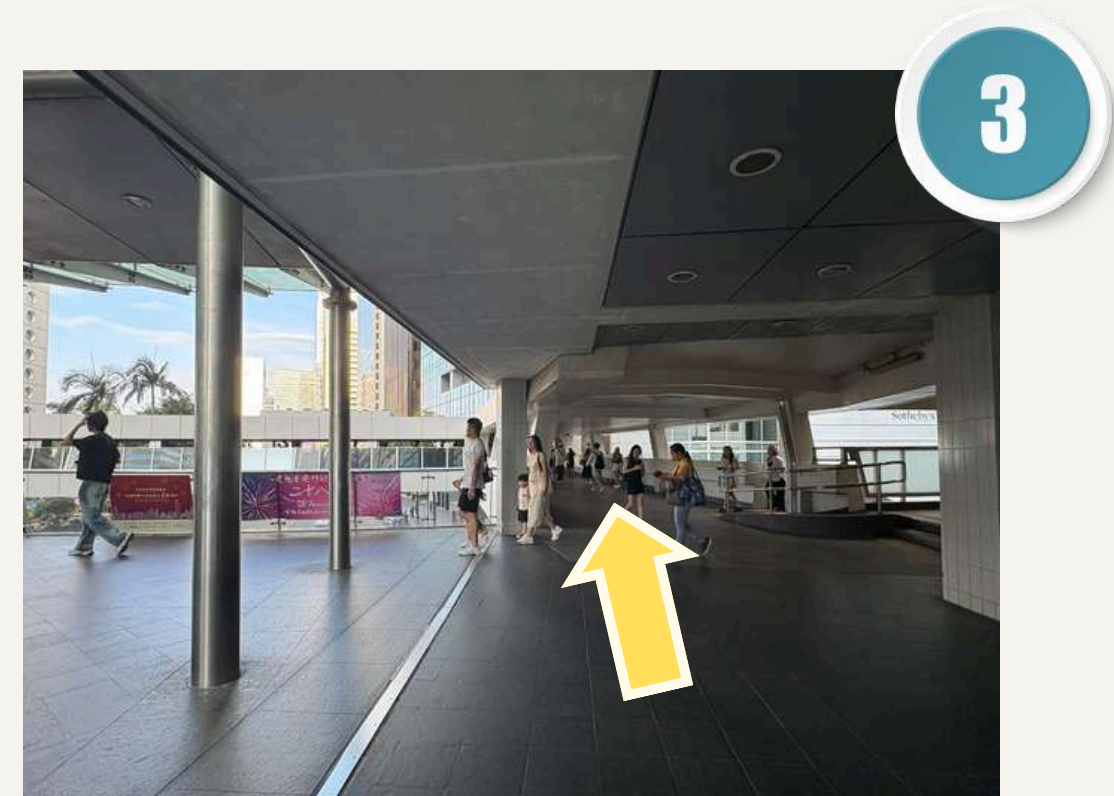

# Direction | 前往方向

抵达中环A出口  
乘搭扶手电梯上去地面

Arrive at Central Station Exit A  
Take the escalator to go up to the ground level

出地面后直上隔壁的扶手电梯  
上行人天桥

After reaching the ground,  
go straight to the adjacent escalator  
to the pedestrian bridge