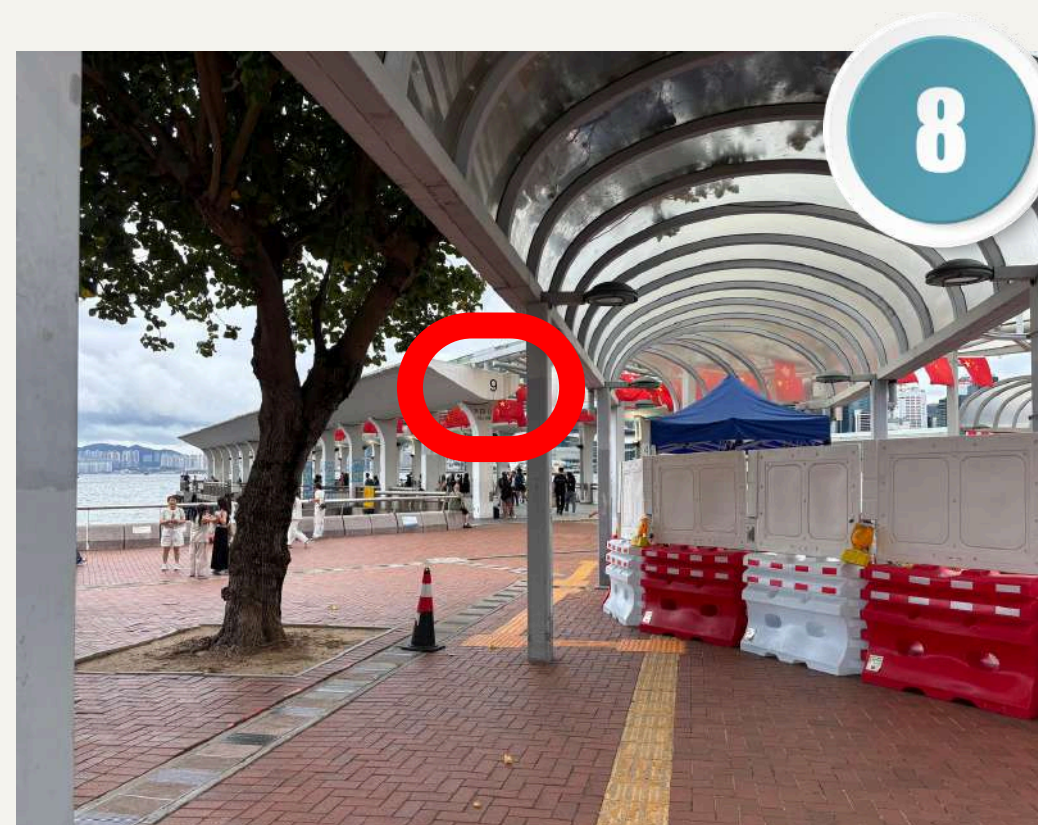

到达分叉路后转右直走

At the fork, turn right and go straight.

## Direction | 前往方向

抵达尽头后乘搭扶手电梯下去地面

After reaching the end,  
take the escalator down to the ground level

下地面后直走会见到9号码头的字样

After reaching the ground,  
walk straight and  
you will see the sign for Pier 9