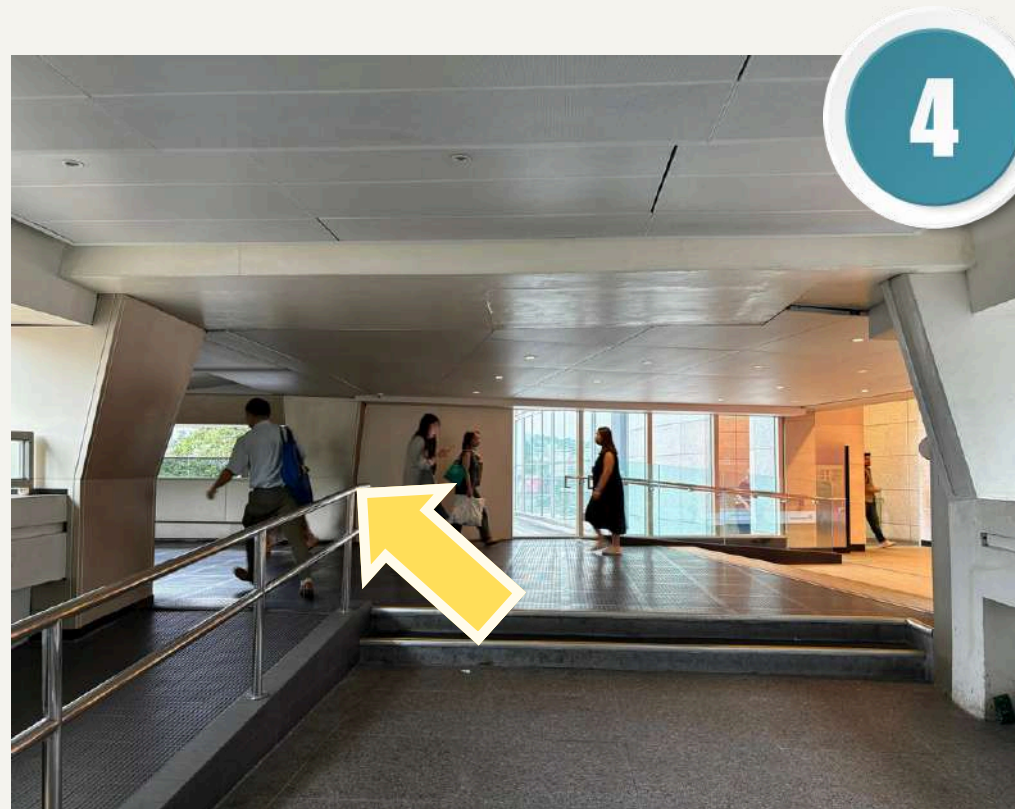

Direction | 前往方向

走到尽头后转左直走

After reaching the end,
turn left and walk straight