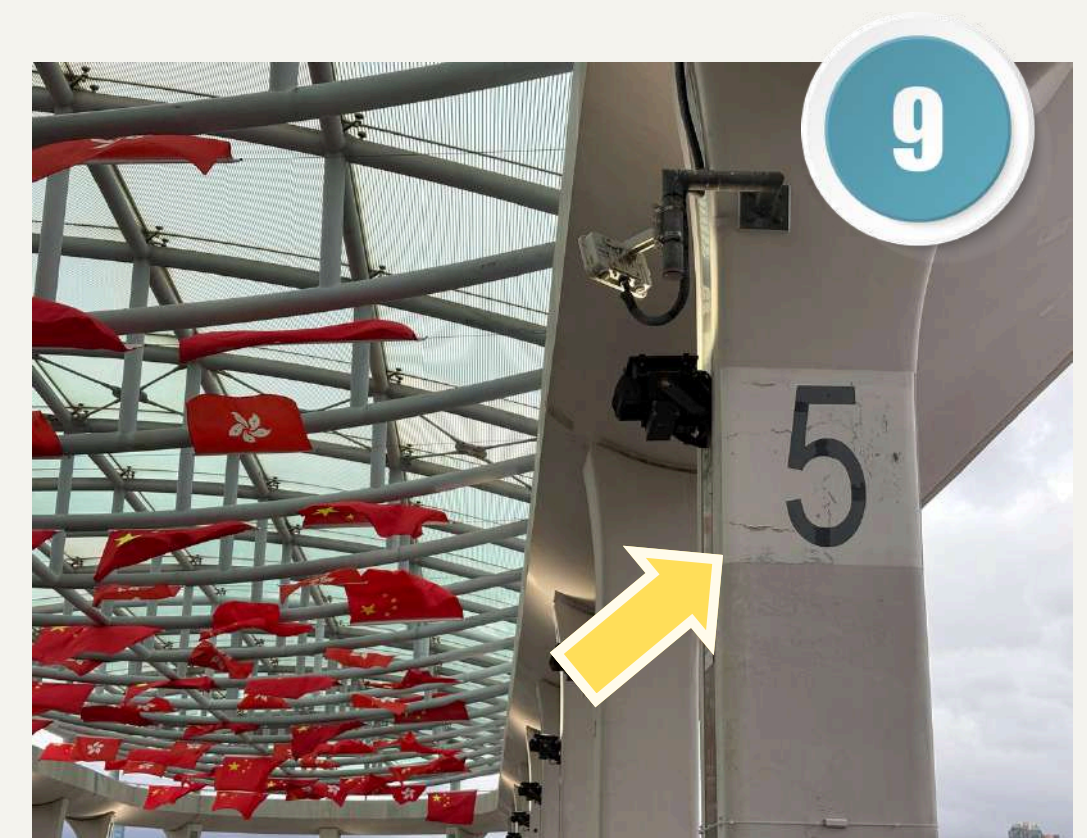

到达分叉路后转右直走

At the fork, turn right and go straight.

## Direction | 前往方向

抵达尽头后乘搭扶手电梯下去地面

After reaching the end,  
take the escalator down to the ground level

下地面后直走会见到9号码头的字样

After reaching the ground,  
walk straight and  
you will see the sign for Pier 9