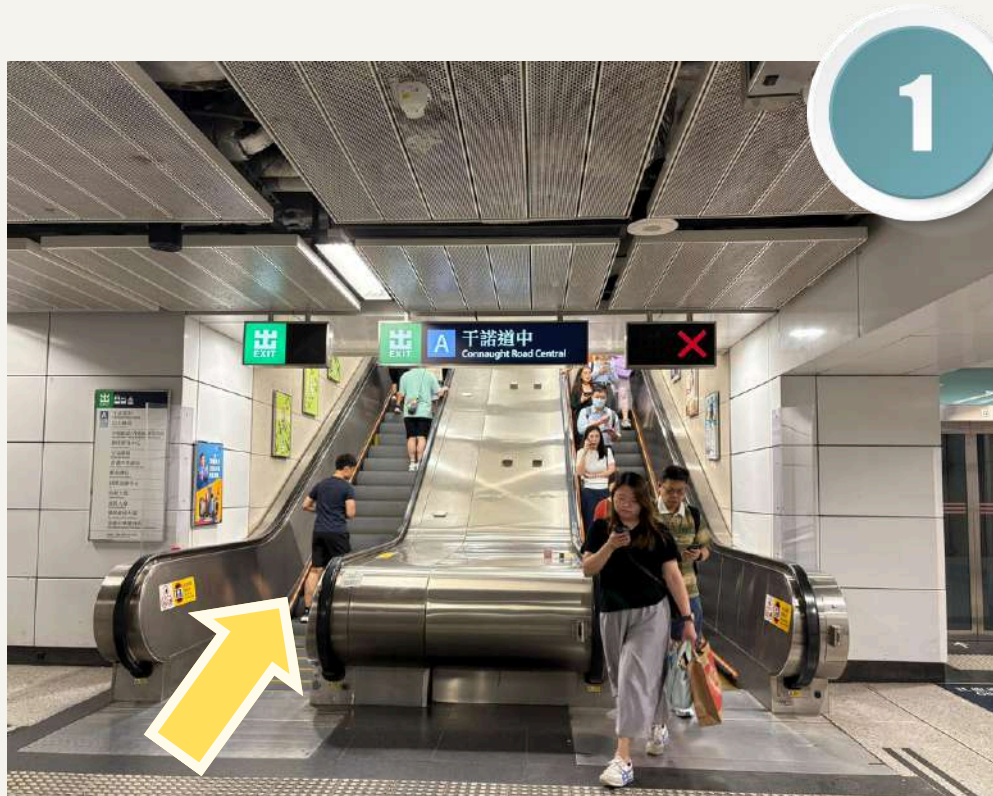

# Direction to Dreamer 前往梦之旅的方向

中环站A出口  
Central Station Exit A

步行10-15分钟  
10-15 minutes on foot

• 上船地点 | The embarkation point •

**中环9号码头5号停泊位**  
**CENTRAL PIER NO.9 SPOT 5**

(临近中环摩天轮)  
Near the Hong Kong Observation Wheel

# Direction | 前往方向

抵达中环A出口  
乘搭扶手电梯上去地面

Arrive at Central Station Exit A  
Take the escalator to go up to the ground level

出地面后直上隔壁的扶手电梯  
上行人天桥

After reaching the ground,  
go straight to the adjacent escalator  
to the pedestrian bridge