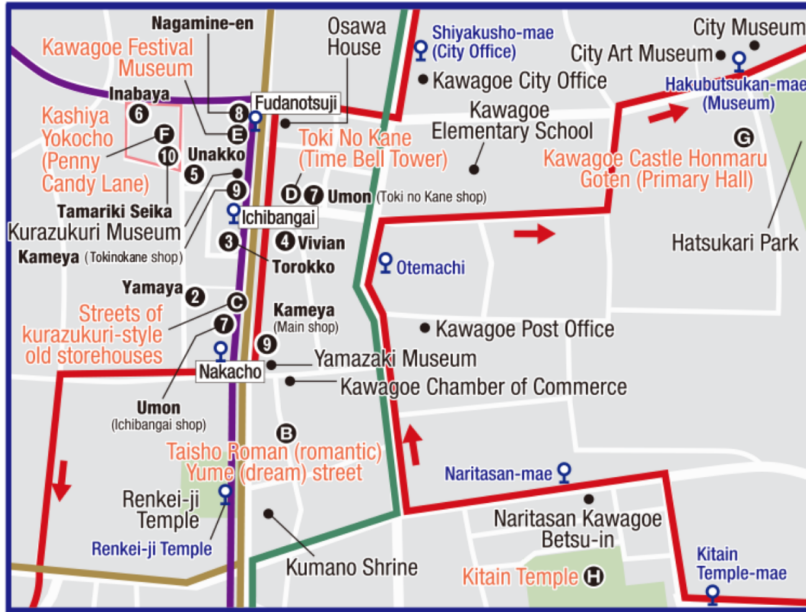

KAWAGOE DISCOUNT PASS area map

Free Tobu Bus Area

— TOBU KOEDO LOOP BUS
from bus stop ③

*Easy access to Kuranomachi area

— Tobu general bus routes from bus stops ① ② ⑤
— Tobu general bus routes from bus stop ⑥

*Easy access to Hikawa Shrine

— Tobu general route bus from bus stop ⑦

Tobu Bus bus stops for the following destinations:

To the Kurazukuri zone (old storehouse zone): Take a bus from bus stop ① to ⑥ at Kawagoe Station East Exit, and then get off at Nakacho, Ichibangai, or Fudanotsuji. Note that Bus Kawagoe 05 does not go to the Kurazukuri zone (old storehouse zone).

To Honmaru Goten of Kawagoe Castle: Take a bus from bus stop ③ at Kawagoe Station East Exit, and then get off at Hakubutsukan-mae (Museum).

To Kitain Temple: Take a bus from bus stop ③ at Kawagoe Station East Exit, and then get off at Kitain Temple-mae.