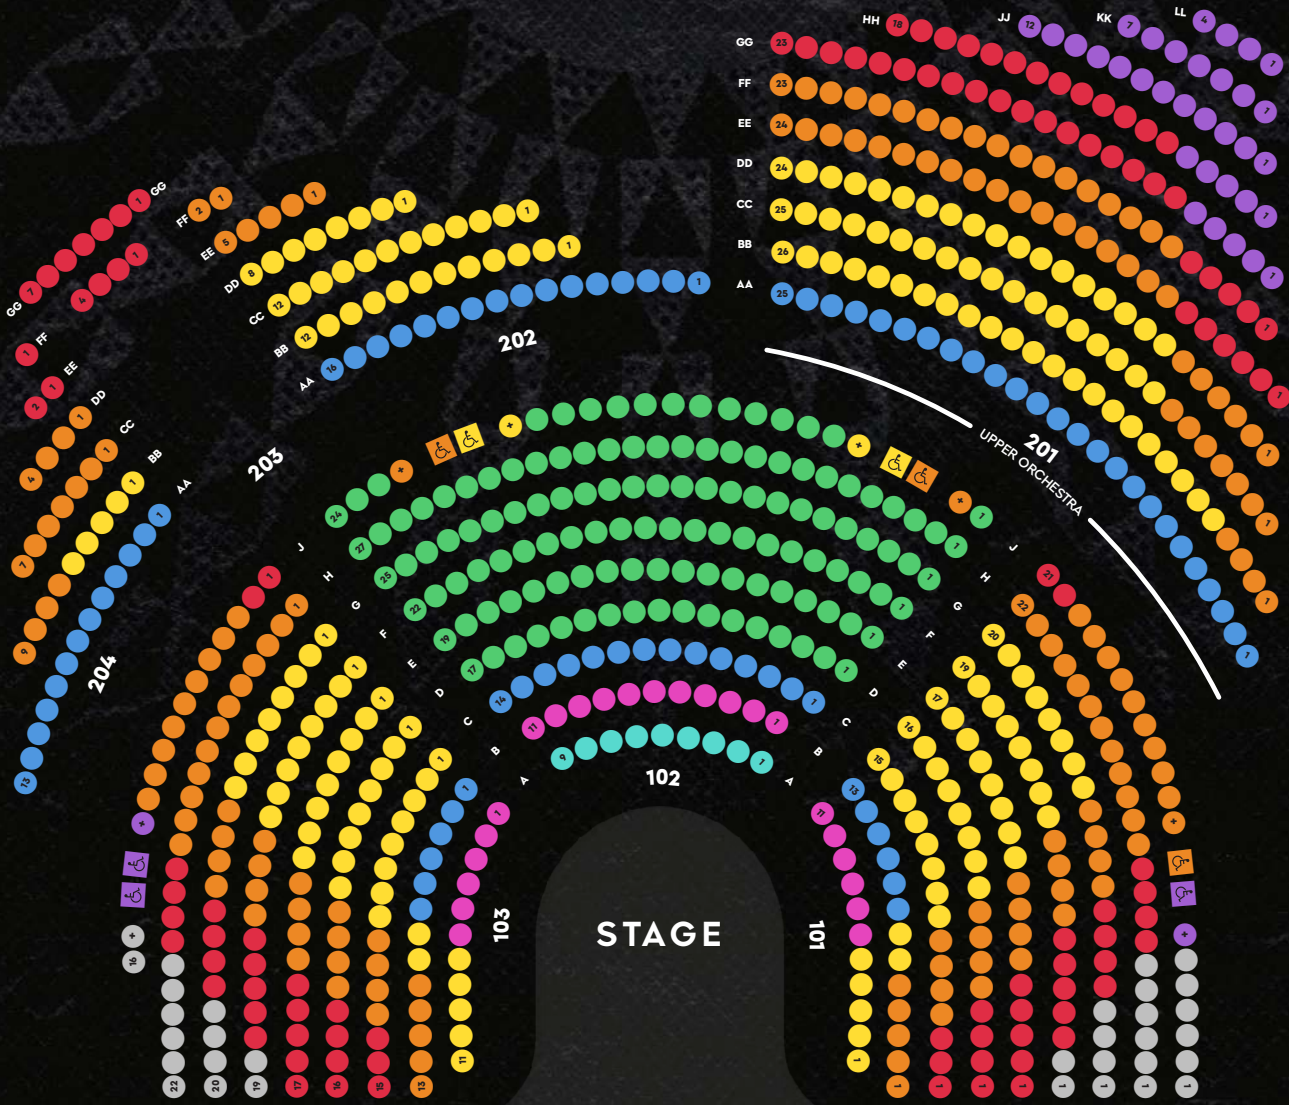

CIRQUE DU SOLEIL  
**AUANA™**

SEATING CHART

<span style="color: cyan;">●</span> Front Row	<span style="color: magenta;">●</span> Premier	<span style="color: blue;">●</span> Preferred	<span style="color: green;">●</span> Golden Circle
<span style="color: yellow;">●</span> Category 1	<span style="color: orange;">●</span> Category 2	<span style="color: red;">●</span> Category 3	<span style="color: purple;">●</span> Category 4
<span style="color: grey;">●</span> Limited View	ADA	<span style="border: 1px solid white; padding: 2px;">+</span> ADA Companion	

Seating capacity is 784. Categories subject to rescaling and changes without notice.