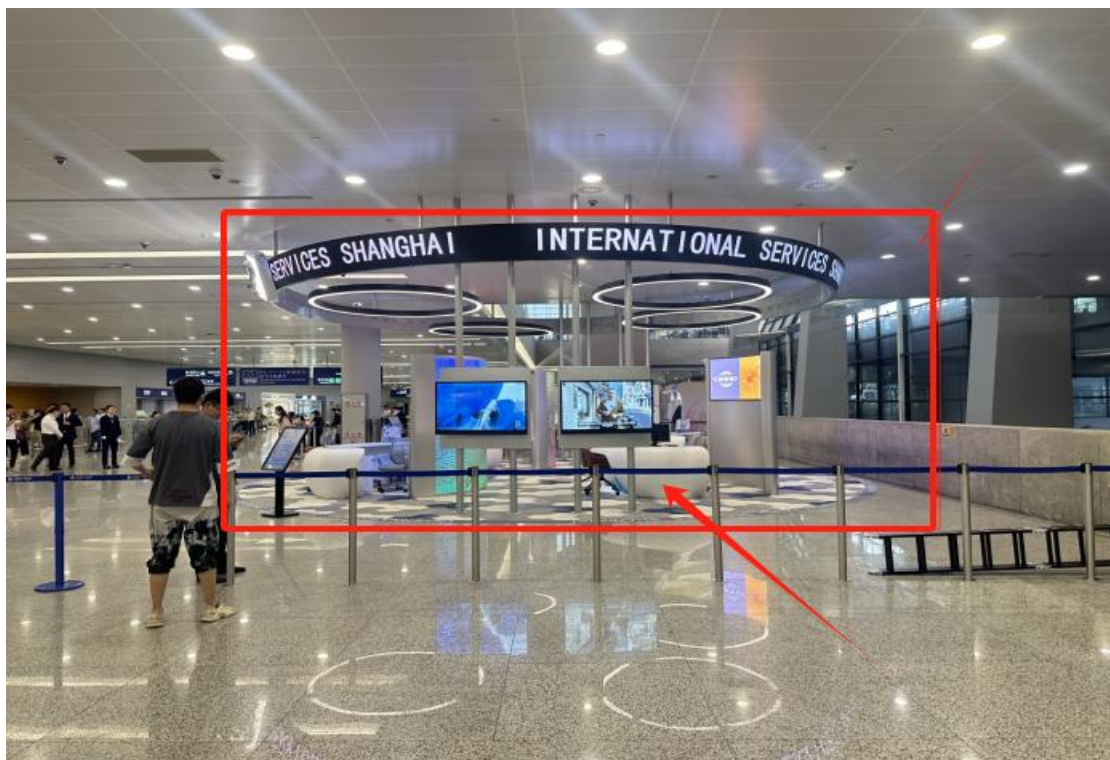

Shanghai Pudong Airport T2 Arrival Counter

Shanghai Pudong Airport T2 Arrival Counter

Shanghai Pudong Airport T2 Arrival Counter

24 小时营业 24-hour operation