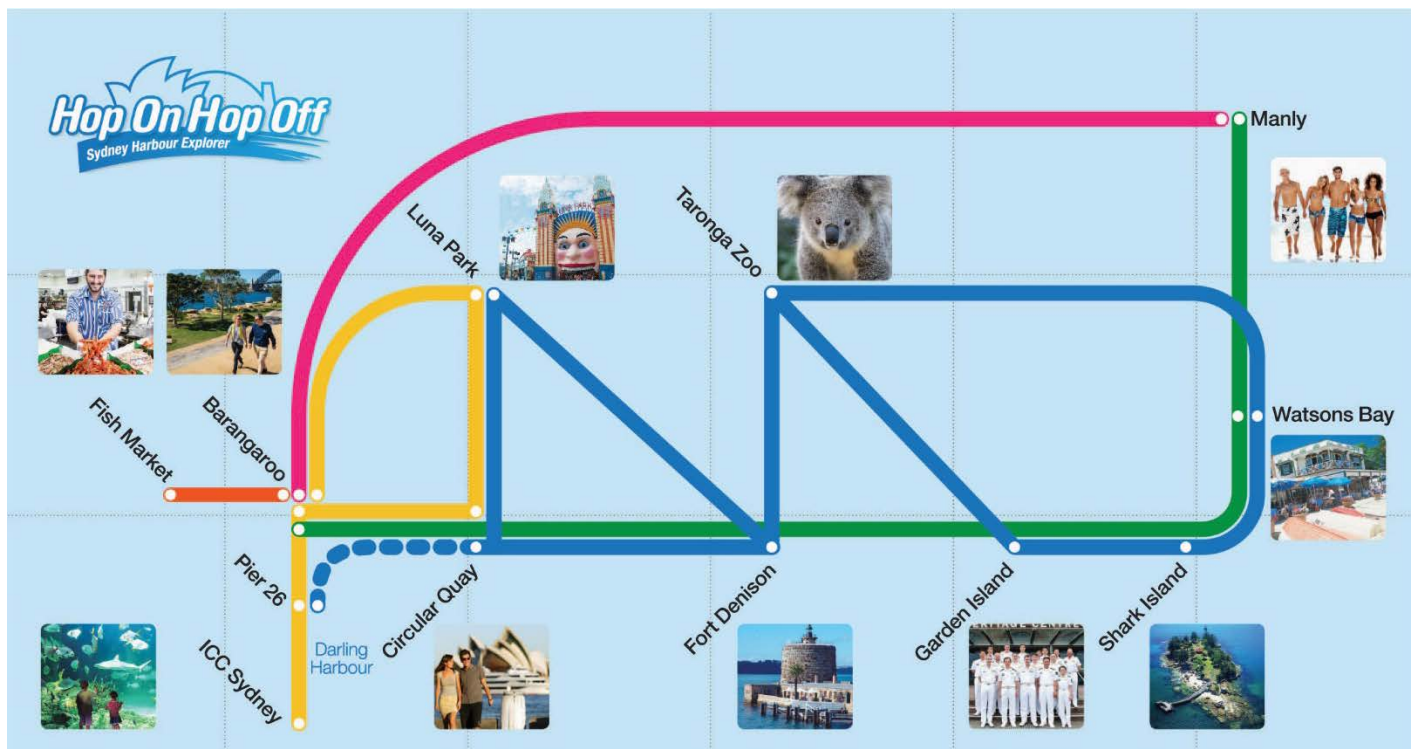

Part of the Hop On Hop Off Harbour Explorer Up 12 Stops & 80 departures daily

The most fun way to explore Sydney Harbour. Grab a 2-day pass including stops at Darling Harbour, Circular Quay, Fort Denison, Taronga Zoo, Watsons Bay, Manly, Shark Island, Garden Island, Luna Park, Darling Harbour, Barangaroo and ICC Sydney. Optional Sydney Fish Markets add-on. Visit www.captaincook.com.au for details and pricing.

Up to Five Fantastic Ferry Routes

BLUE Darling Harbour, Circular Quay, Luna Park, Fort Denison, Taronga Zoo, Shark Is, Garden Is and Watsons Bay

PINK Barangaroo and Manly

GREEN Watsons Bay, Manly and Barangaroo

YELLOW Circular Quay, Barangaroo, ICC Sydney, Darling Harbour and Luna Park

ORANGE NEW - Fish Markets and Barangaroo. Saturday and Sunday only. Additional charges apply for this route.

Continued

MONDAY TO FRIDAY