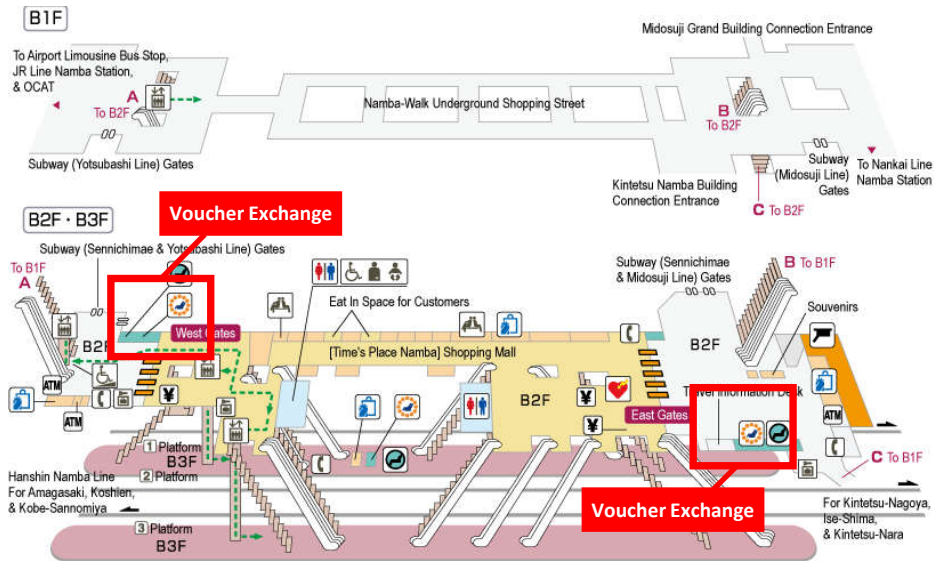

KINTETSU RAIL PASS Voucher Exchange

A voucher for the KINTETSU RAIL PASS can be exchanged for a KINTETSU RAIL PASS at Osaka-Namba Station (A01), Osaka-Uehommachi Station (A03), Osaka-Abenobashi Station (F01), Kyoto Station (B01), Kintetsu-Nara Station (A28), Kintetsu-Nagoya Station (E01), and Tsu Station (E39). Please show a sheet or screen with the QR code on it at a ticket office marked with  at any of the above stations.

Osaka-Namba Station

Current as of 1 March 2017

Osaka-Uehommachi Station

Kintetsu-Nagoya Station

Tsu Station