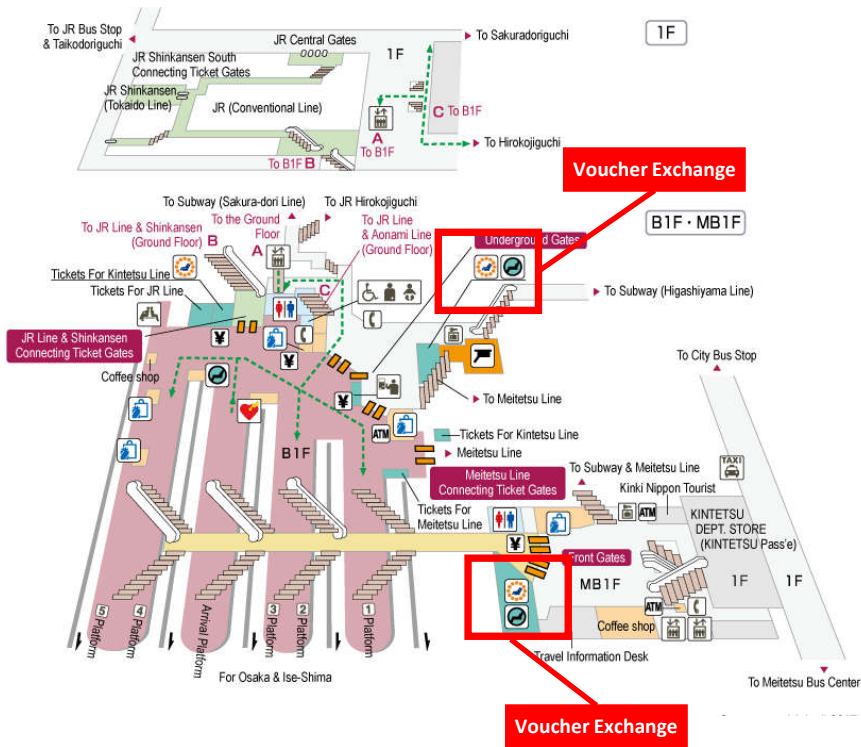

KINTETSU RAIL PASS Voucher Exchange

A voucher for the KINTETSU RAIL PASS can be exchanged for a KINTETSU RAIL PASS at Osaka-Namba Station (A01), Osaka-Uehommachi Station (A03), Osaka-Abenobashi Station (F01), Kyoto Station (B01), Kintetsu-Nara Station (A28), Kintetsu-Nagoya Station (E01), and Tsu Station (E39). Please show a sheet or screen with the QR code on it at a ticket office marked with  at any of the above stations.

Osaka-Namba Station

Current as of 1 March 2017

Osaka-Uehommachi Station

Kintetsu-Nagoya Station

Tsu Station