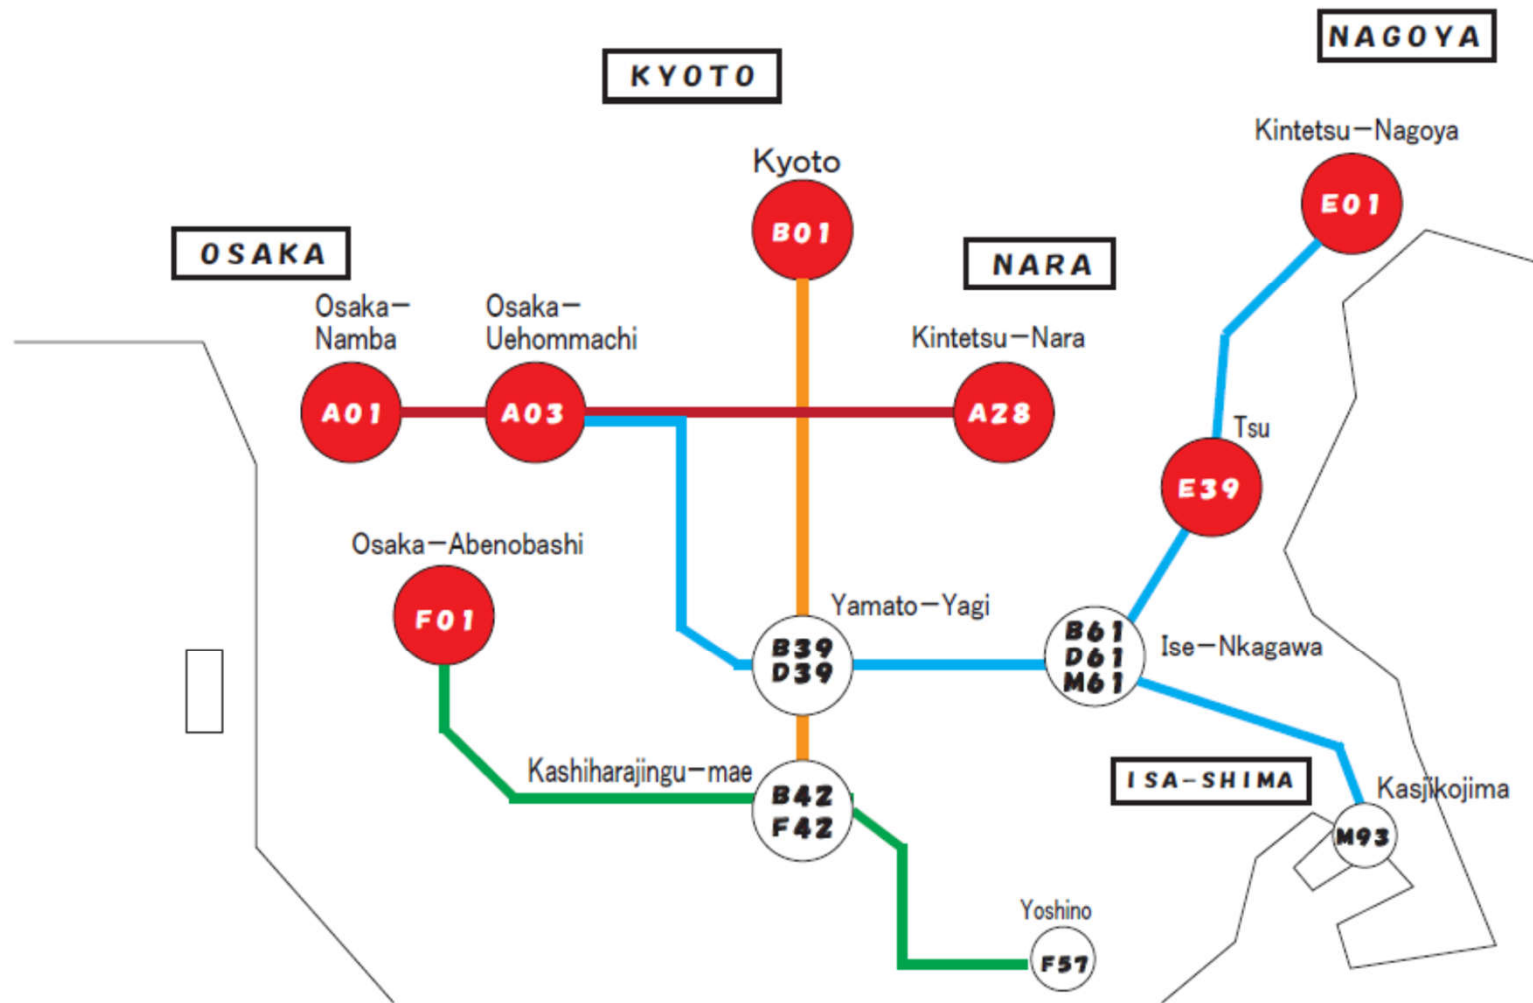

KINTETSU RAIL PASS Voucher Exchange

A voucher for the KINTETSU RAIL PASS can be exchanged for a KINTETSU RAIL PASS at Osaka-Namba Station (A01), Osaka-Uehommachi Station (A03), Osaka-Abenobashi Station (F01), Kyoto Station (B01), Kintetsu-Nara Station (A28), Kintetsu-Nagoya Station (E01), and Tsu Station (E39). Please show a sheet or screen with the QR code on it at a ticket office marked with  at any of the above stations.

Osaka-Namba Station

Current as of 1 March 2017

Osaka-Uehommachi Station

Kintetsu-Nagoya Station

Tsu Station