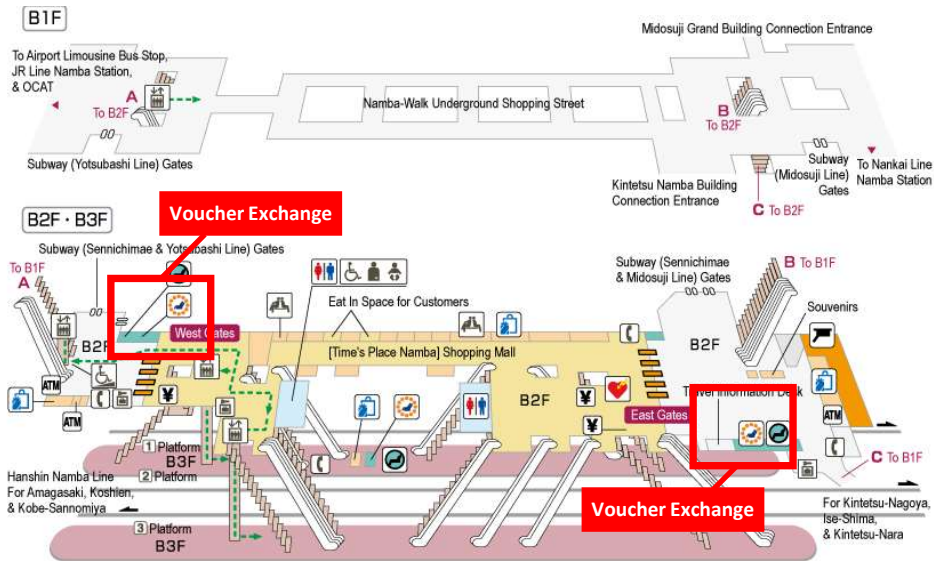

KINTETSU RAIL PASS 兌換券兌換地點

KINTETSU RAIL PASS的兌換券可以在大阪難波站(A01)、大阪上本町站(A03)、大阪阿部野橋站(F01)、京都站(B01)、近鐵奈良站(A28)、近鐵名古屋站(E01)、津站(E39)兌換。請在有  標誌的窗口，出示帶QR碼的兌換券或畫面。

Osaka-Namba Station

Current as of 1 March 2017

Osaka-Uehommachi Station

Osaka-Abenobashi Station

Voucher Exchange

- ABENO HARUKAS Floor Composition
- HARUKAS 300 (Observatory) 58-60F
- Osaka Marriott Miyako Hotel 19F/20F/38-55F/57F
- Office Floors 17F/18F/21-36F
- ABENO HARUKAS Art Museum 16F
- Kintetsu Department Store Main Store Abeno Harukas B2F-14F

Voucher Exchange

Kyoto Station

Voucher Exchange

Kintetsu-Nara Station

Voucher Exchange

Kintetsu-Nagoya Station

Tsu Station