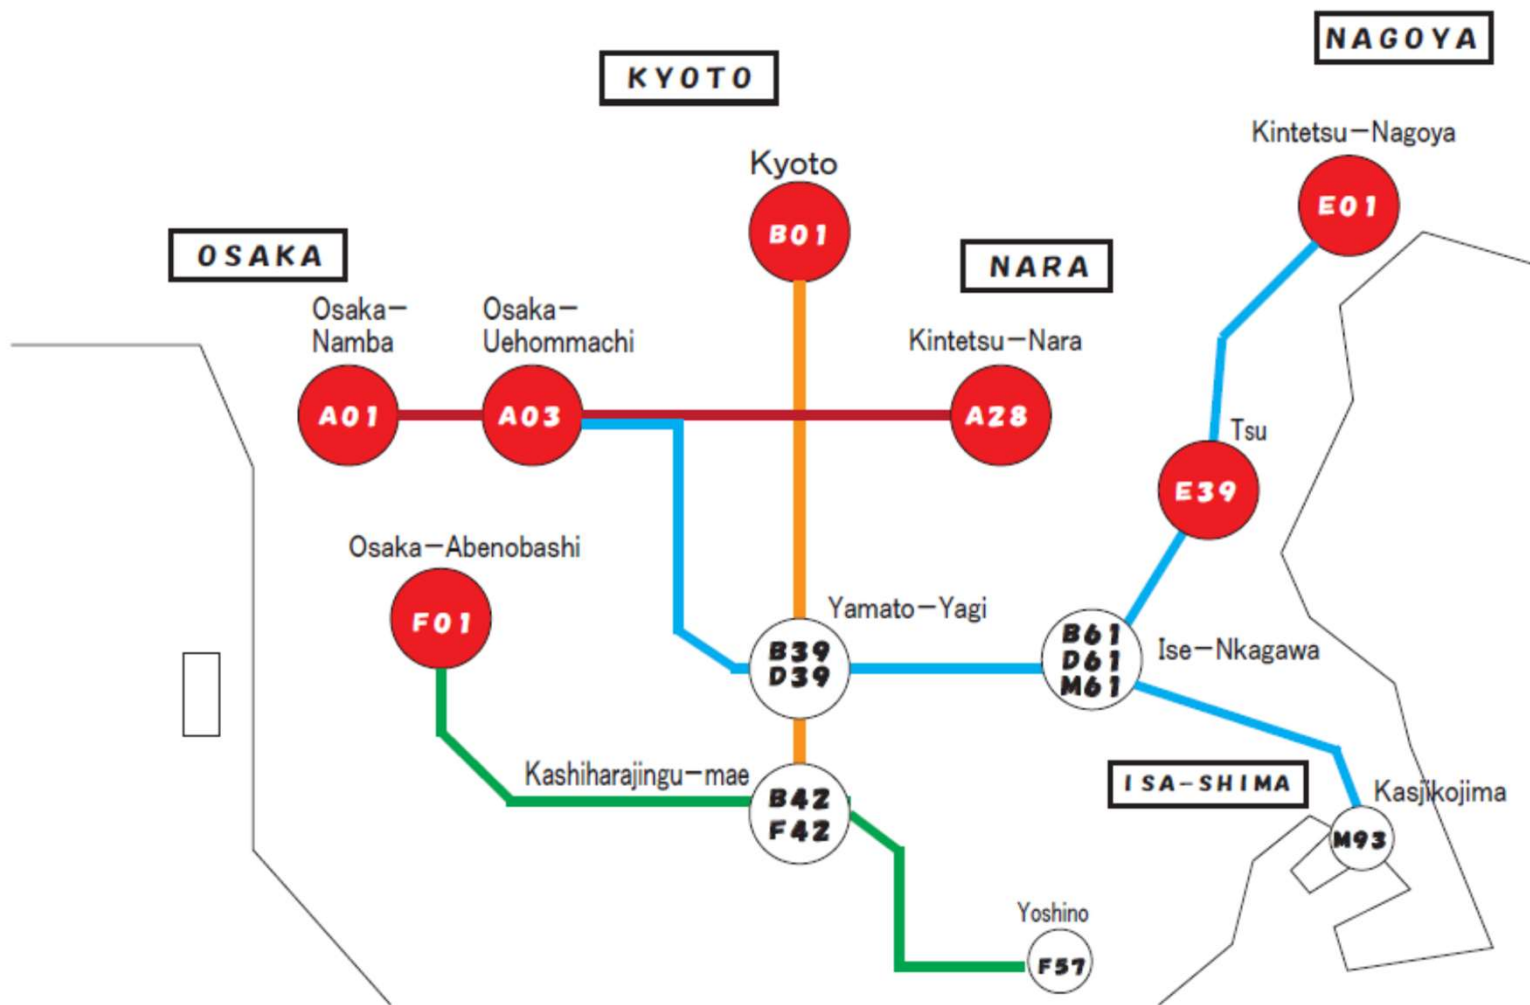

KINTETSU RAIL PASS 兌換券兌換地點

KINTETSU RAIL PASS的兌換券可以在大阪難波站(A01)、大阪上本町站(A03)、大阪阿部野橋站(F01)、京都站(B01)、近鐵奈良站(A28)、近鐵名古屋站(E01)、津站(E39)兌換。請在有  標誌的窗口，出示帶QR碼的兌換券或畫面。

Osaka-Namba Station

Current as of 1 March 2017

Osaka-Uehommachi Station

Osaka-Abenobashi Station

Voucher Exchange

- ABENO HARUKAS Floor Composition
- HARUKAS 300 (Observatory) 58-60F
- Osaka Marriott Miyako Hotel 19F/20F/38-55F/57F
- Office Floors 17F/18F/21-36F
- ABENO HARUKAS Art Museum 16F
- Kintetsu Department Store Main Store Abeno Harukas B2F-14F

Voucher Exchange

Kyoto Station

Voucher Exchange

Kintetsu-Nara Station

Voucher Exchange

Kintetsu-Nagoya Station

Tsu Station