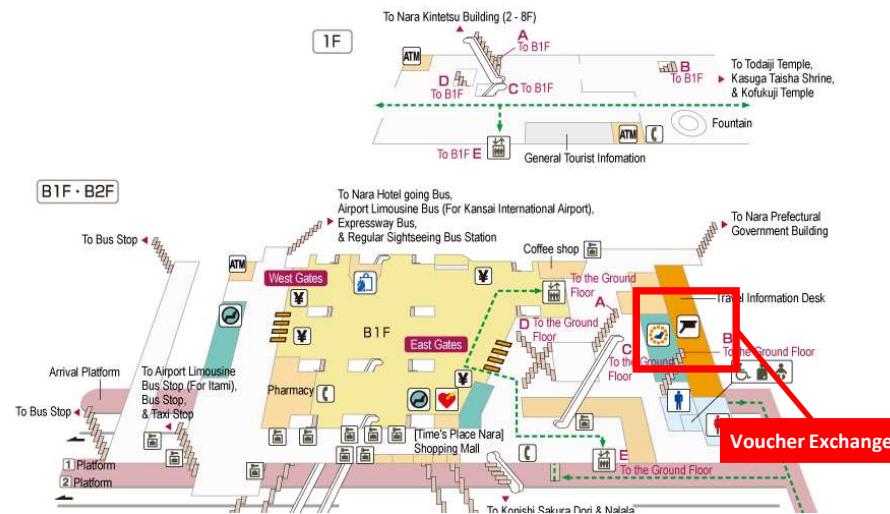

KINTETSU RAIL PASS 兌換券兌換地點

KINTETSU RAIL PASS的兌換券可以在大阪難波站(A01)、大阪上本町站(A03)、大阪阿部野橋站(F01)、京都站(B01)、近鐵奈良站(A28)、近鐵名古屋站(E01)、津站(E39)兌換。請在有  標誌的窗口，出示帶QR碼的兌換券或畫面。

Osaka-Namba Station

Current as of 1 March 2017

Osaka-Uehommachi Station

Osaka-Abenobashi Station

Voucher Exchange

- ABENO HARUKAS Floor Composition
- HARUKAS 300 (Observatory) 58-60F
- Osaka Marriott Miyako Hotel 19F/20F/38-55F/57F
- Office Floors 17F/18F/21-36F
- ABENO HARUKAS Art Museum 16F
- Kintetsu Department Store Main Store Abeno Harukas B2F-14F

Voucher Exchange

Kyoto Station

Voucher Exchange

Kintetsu-Nara Station

Voucher Exchange

Kintetsu-Nagoya Station

Tsu Station