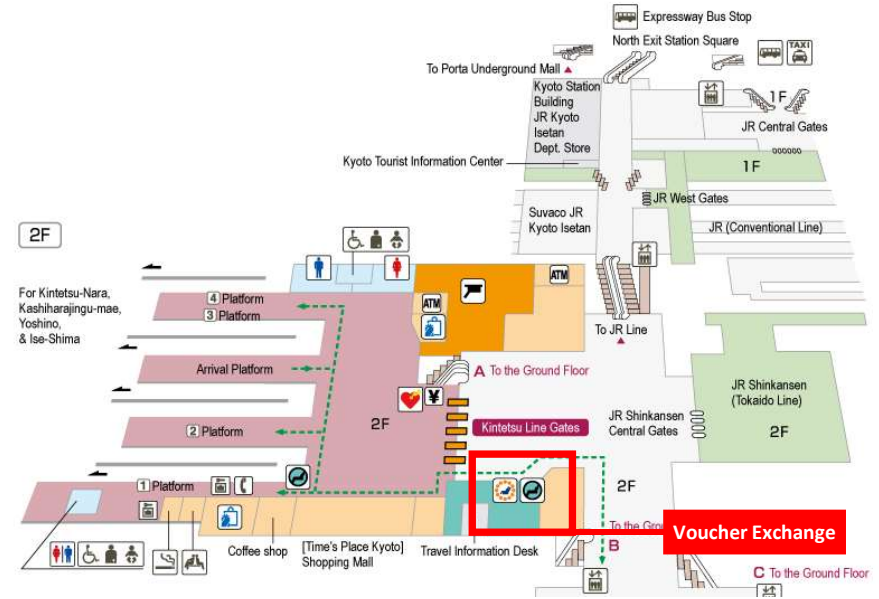

KINTETSU RAIL PASS 兌換券兌換地點

KINTETSU RAIL PASS的兌換券可以在大阪難波站(A01)、大阪上本町站(A03)、大阪阿部野橋站(F01)、京都站(B01)、近鐵奈良站(A28)、近鐵名古屋站(E01)、津站(E39)兌換。請在有  標誌的窗口，出示帶QR碼的兌換券或畫面。

Osaka-Namba Station

Current as of 1 March 2017

Osaka-Uehommachi Station

Osaka-Abenobashi Station

Voucher Exchange

- ABENO HARUKAS Floor Composition
- HARUKAS 300 (Observatory) 58-60F
- Osaka Marriott Miyako Hotel 19F/20F/38-55F/57F
- Office Floors 17F/18F/21-36F
- ABENO HARUKAS Art Museum 16F
- Kintetsu Department Store Main Store Abeno Harukas B2F-14F

Voucher Exchange

Kyoto Station

Voucher Exchange

Kintetsu-Nara Station

Voucher Exchange

Kintetsu-Nagoya Station

Tsu Station