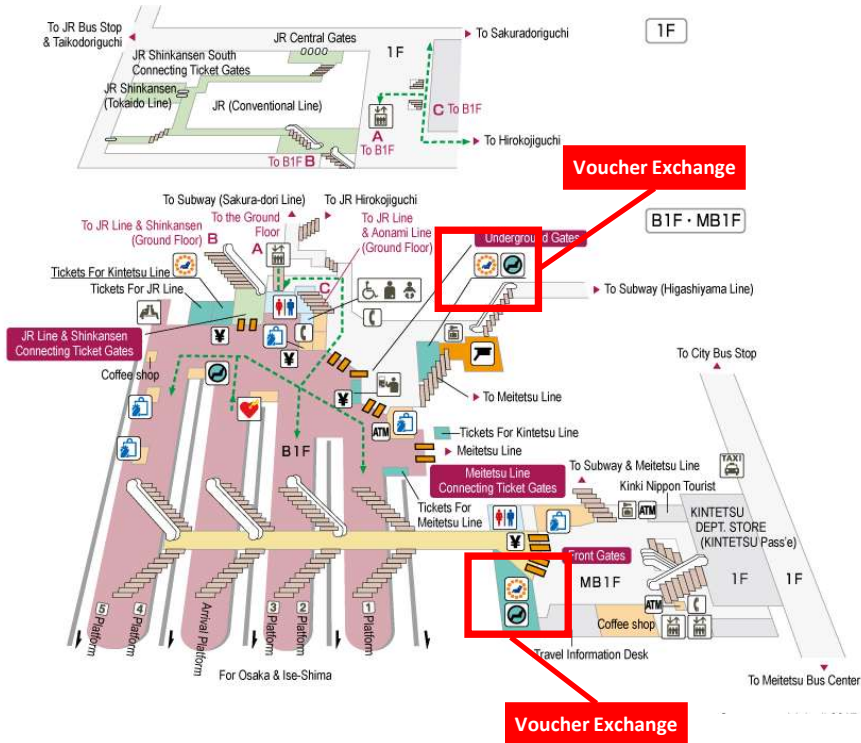

KINTETSU RAIL PASS 兌換券兌換地點

KINTETSU RAIL PASS的兌換券可以在大阪難波站(A01)、大阪上本町站(A03)、大阪阿部野橋站(F01)、京都站(B01)、近鐵奈良站(A28)、近鐵名古屋站(E01)、津站(E39)兌換。請在有  標誌的窗口，出示帶QR碼的兌換券或畫面。

Osaka-Namba Station

Current as of 1 March 2017

Osaka-Uehommachi Station

Osaka-Abenobashi Station

Voucher Exchange

- ABENO HARUKAS Floor Composition
- HARUKAS 300 (Observatory) 58-60F
- Osaka Marriott Miyako Hotel 19F/20F/38-55F/57F
- Office Floors 17F/18F/21-36F
- ABENO HARUKAS Art Museum 16F
- Kintetsu Department Store Main Store Abeno Harukas B2F-14F

Voucher Exchange

Kyoto Station

Voucher Exchange

Kintetsu-Nara Station

Voucher Exchange

Kintetsu-Nagoya Station

Tsu Station