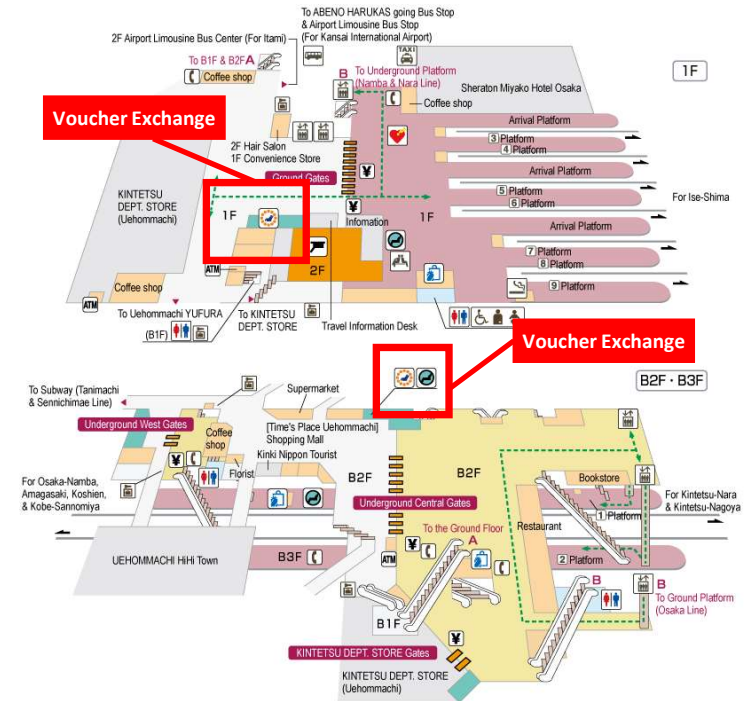

KINTETSU RAIL PASS 兌換券兌換地點

KINTETSU RAIL PASS的兌換券可以在大阪難波站(A01)、大阪上本町站(A03)、大阪阿部野橋站(F01)、京都站(B01)、近鐵奈良站(A28)、近鐵名古屋站(E01)、津站(E39)兌換。請在有  標誌的窗口，出示帶QR碼的兌換券或畫面。

Osaka-Namba Station

Current as of 1 March 2017

Osaka-Uehommachi Station

Osaka-Abenobashi Station

Voucher Exchange

- ABENO HARUKAS Floor Composition
- HARUKAS 300 (Observatory) 58-60F
- Osaka Marriott Miyako Hotel 19F/20F/38-55F/57F
- Office Floors 17F/18F/21-36F
- ABENO HARUKAS Art Museum 16F
- Kintetsu Department Store Main Store Abeno Harukas B2F-14F

Voucher Exchange

Kyoto Station

Voucher Exchange

Kintetsu-Nara Station

Voucher Exchange

Kintetsu-Nagoya Station

Tsu Station