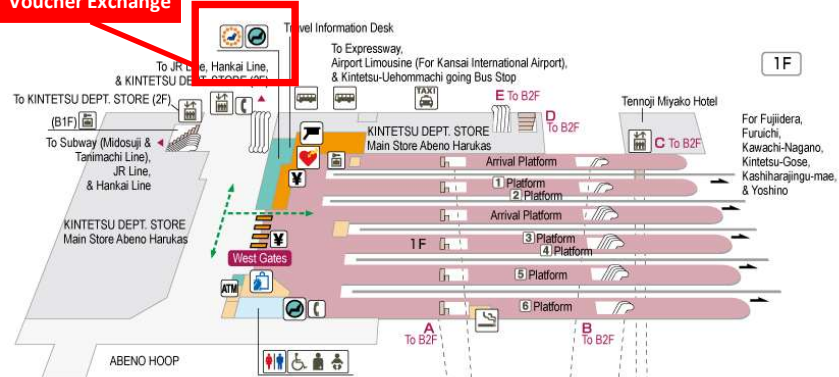

KINTETSU RAIL PASS 兌換券兌換地點

KINTETSU RAIL PASS的兌換券可以在大阪難波站(A01)、大阪上本町站(A03)、大阪阿部野橋站(F01)、京都站(B01)、近鐵奈良站(A28)、近鐵名古屋站(E01)、津站(E39)兌換。請在有  標誌的窗口，出示帶QR碼的兌換券或畫面。

Osaka-Namba Station

Current as of 1 March 2017

Osaka-Uehommachi Station

Osaka-Abenobashi Station

Voucher Exchange

- ABENO HARUKAS Floor Composition
- HARUKAS 300 (Observatory) 58-60F
- Osaka Marriott Miyako Hotel 19F/20F/38-55F/57F
- Office Floors 17F/18F/21-36F
- ABENO HARUKAS Art Museum 16F
- Kintetsu Department Store Main Store Abeno Harukas B2F-14F

Voucher Exchange

Kyoto Station

Voucher Exchange

Kintetsu-Nara Station

Voucher Exchange

Kintetsu-Nagoya Station

Tsu Station