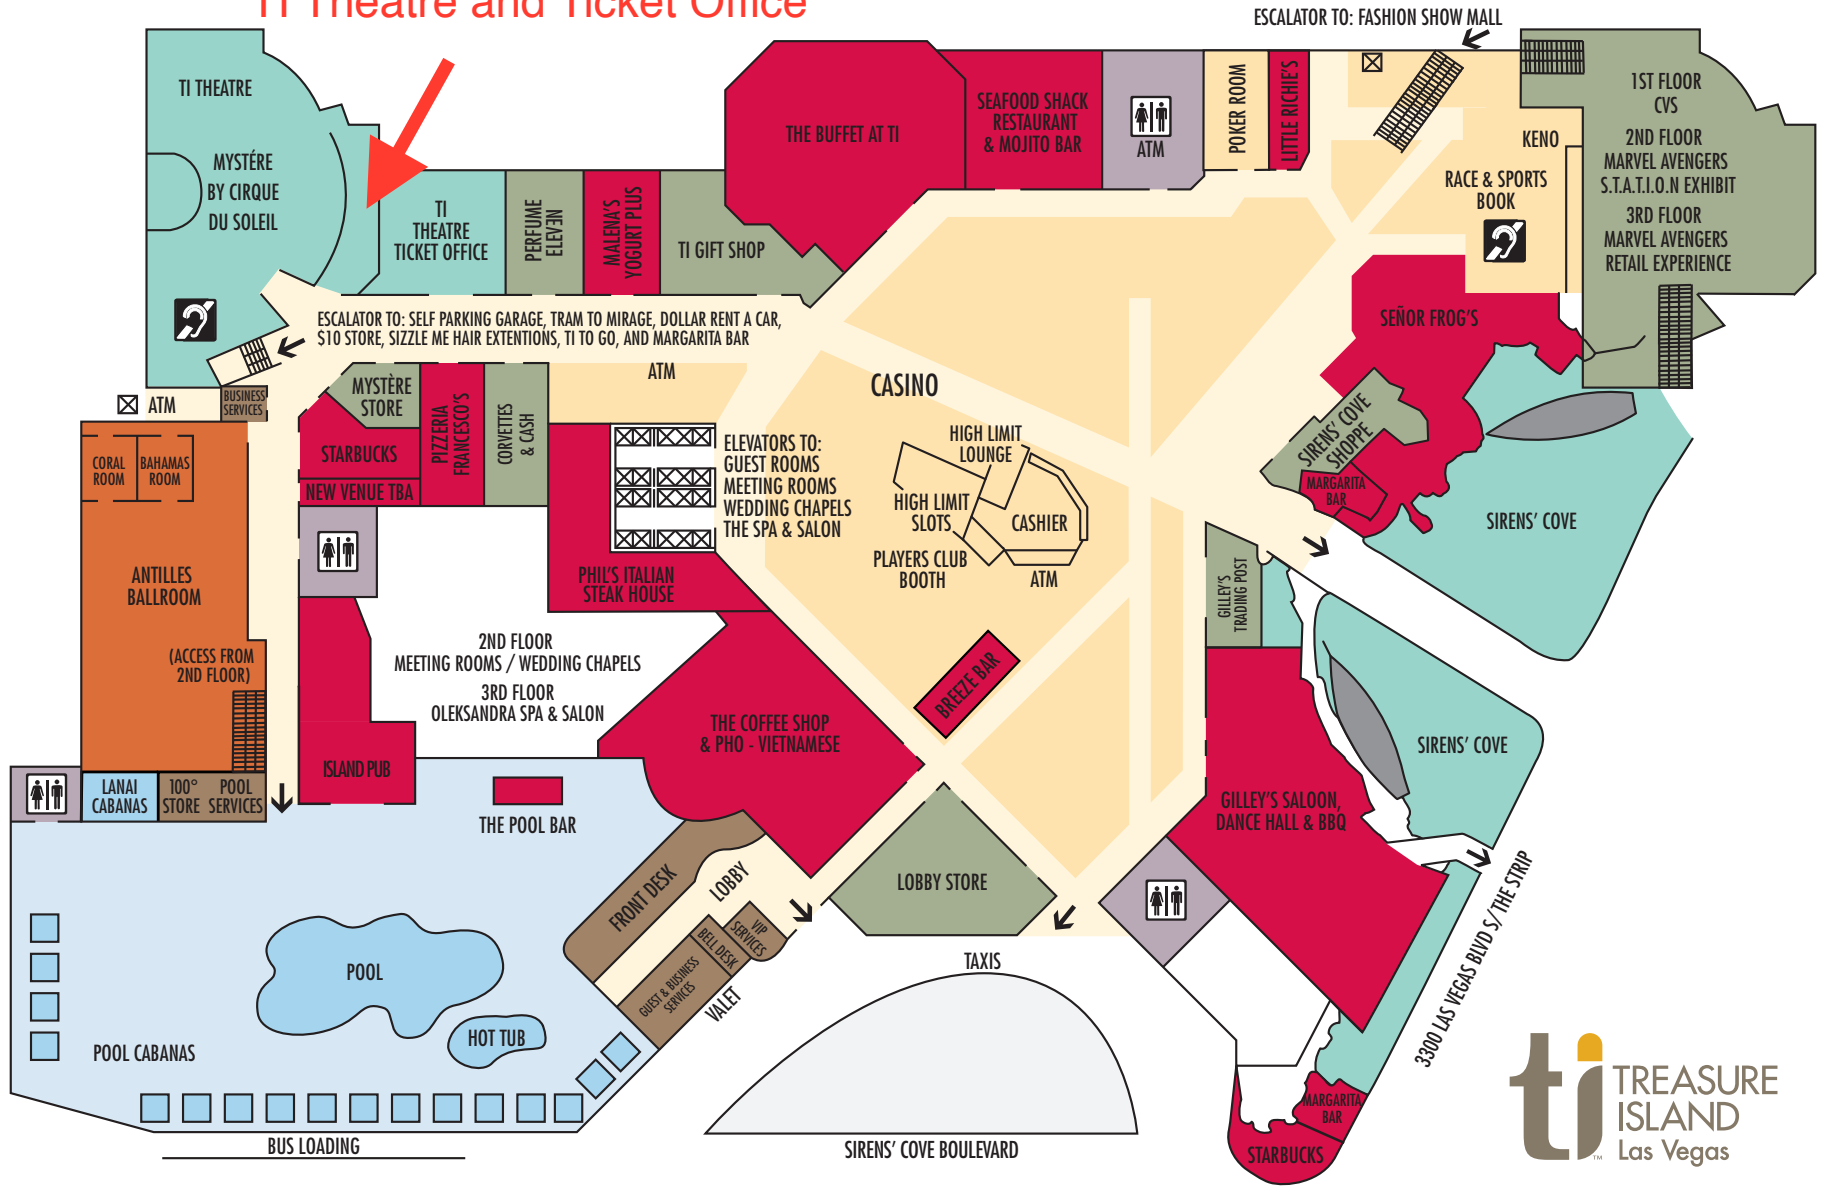

TI Theatre and Ticket Office

CASINO LEVEL

- | | |
|---|---|
|  POOL & CABANAS |  FRONT DESK/GUEST SERVICES |
|  RESTAURANTS, LOUNGES AND BARS |  RESTROOMS |
|  CASINO, POKER ROOM, RACE & SPORTS |  SHOPS & ATTRACTIONS |
|  SIRENS' COVE/TI THEATRE |  MEETINGS & EVENT SPACE |

 RESTROOMS

 ACCESS FOR HEARING IMPAIRED

SECOND FLOOR
• WEDDING CHAPELS
• BALLROOM & MEETING FACILITIES

THIRD FLOOR
• OLEKSANDRA SPA & SALON

 ALL RESTROOMS ARE WHEELCHAIR ACCESSIBLE