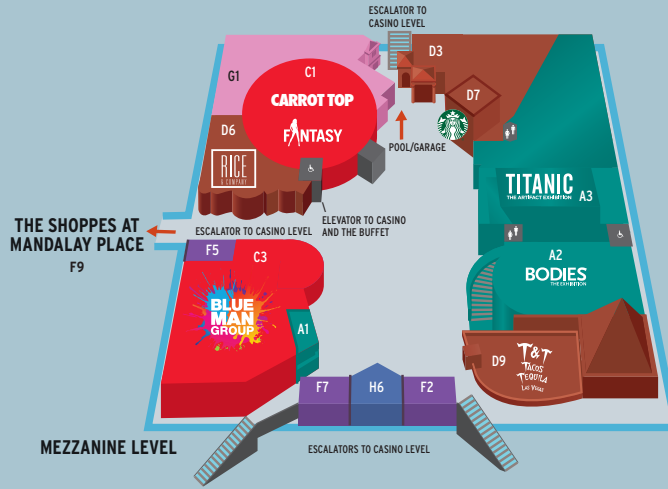

Criss Angel Mindfreak Live Theatre

ELEVATORS

- ELEVATOR 1**
 - 1a Floors 2–5
 - 1b Floors 22–30
- ELEVATOR 2**
 - 2a Floors 2–5
 - 2b Floors 6–15
- ELEVATOR 3**
 - 3a Floors 2–5
 - 3b Floors 16–21
- ELEVATOR 4**
 - 4a Floors 2–5
 - 4b Floors 6–15
- WEST TOWER ELEVATORS**
 - Casino Level
 - North Entrance
- EAST TOWER ELEVATORS**
 - Casino Level
 - North Entrance

■ ATTRACTIONS

- Attraction and Show Tickets **A1**
- BODIES... The Exhibition **A2**
- Titanic: The Artifact Exhibition **A3**

■ CASINO/GAMING

- Casino Cashier **B1**
- High Limit Area **B2**
- M life® Rewards Desk **B3**
- Poker Room **B4**
- Race & Sports Book **B5**

■ ENTERTAINMENT

- Atrium Showroom **C1**
- Carrot Top
FANTASY
- Criss Angel MINDFREAK® LIVE! **C2**
- Theater and Box Office
- Blue Man Group Theater **C3**

■ DINING

- Backstage Deli **D1**
- Blizz Frozen Yogurt **D2**
- Food Court **D3**
- Bonanno's New York Pizzeria, Johnny Rockets,
L.A. Subs, Nathan's Famous, Starbucks®,
The Original Chicken Tender Company
- Buffet **LOWER LEVEL**
- Public House **D4**
- Pyramid Café **D5**
- Rice & Company **D6**
- Starbucks (three Locations) **D7**
- TENDER® Steak & Seafood **D8**
- Tacos & Tequila (T&T) **D9**

■ SPA AND POOL

- Fitness Center **E1**
- Nurture Spa and Salon **E2**
- Luxor Pool Store **E3**
- Oasis Pool **E4**

■ SHOPPING

- 24/7 **F1**
- Booze to Cruz **F2**
- Criss Angel MINDFREAK® LIVE! Store **F3**
- Everything's \$10 Boutique **LOWER LEVEL**
- Luxor Essentials **F4**
- LUX Vegas **F5**
- LX Logo Store **F6**
- Pearl Factory **F7**
- Vittorio Handbags **F8**
- The Shoppes at Mandalay Place **F9**
- Zippo **F10**
- Luggage + **F11**