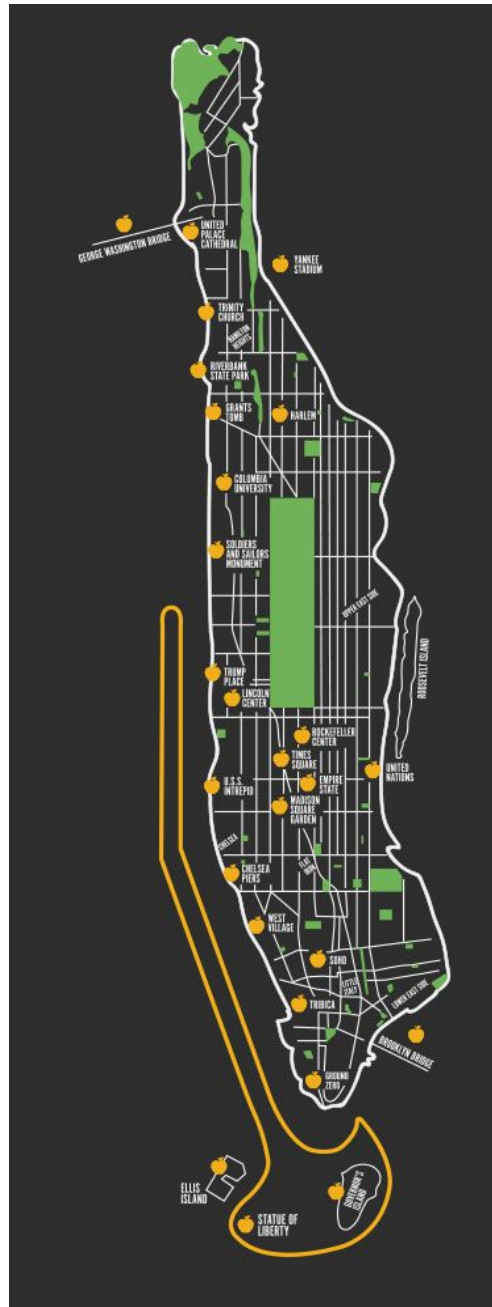

The New Yorker Tour

Your journey in the sky will take you up the Hudson River past sites including:

- Statue of Liberty
- Ellis Island
- The Freedom Tower
- Chrysler Building
- Empire State Building
- Chelsea Piers
- Intrepid Sea, Air & Space Museum

The Ultimate Tour

Cruising up the Hudson river you will view a modern engineering miracle, The George Washington Bridge and nature's astounding New Jersey Palisades

- Central Park
- Columbia University
- Yankee Stadium
- New Jersey Palisades
- George Washington Bridge
- Statue of Liberty
- Ellis Island
- The Freedom Tower
- Chrysler Building
- Empire State Building
- Chelsea Piers
- Intrepid Sea, Air & Space Museum
- Museum

The Deluxe Tour

The Deluxe tour includes all the sights included in our Ultimate and New Yorker Tours. The Deluxe is our most exciting and exhilarating sightseeing tour with many great photo opportunities!

- Coney Island
- Brooklyn
- New Jersey
- Verrazano Bridge
- Northern tip of Manhattan
- Grants Tomb
- Central Park
- Columbia University
- Yankee Stadium
- New Jersey Palisades
- George Washington Bridge
- Statue of Liberty
- Ellis Island
- Freedom Tower
- Chrysler Building
- Empire State Building
- Chelsea Piers
- Intrepid Sea, Air & Space Museum