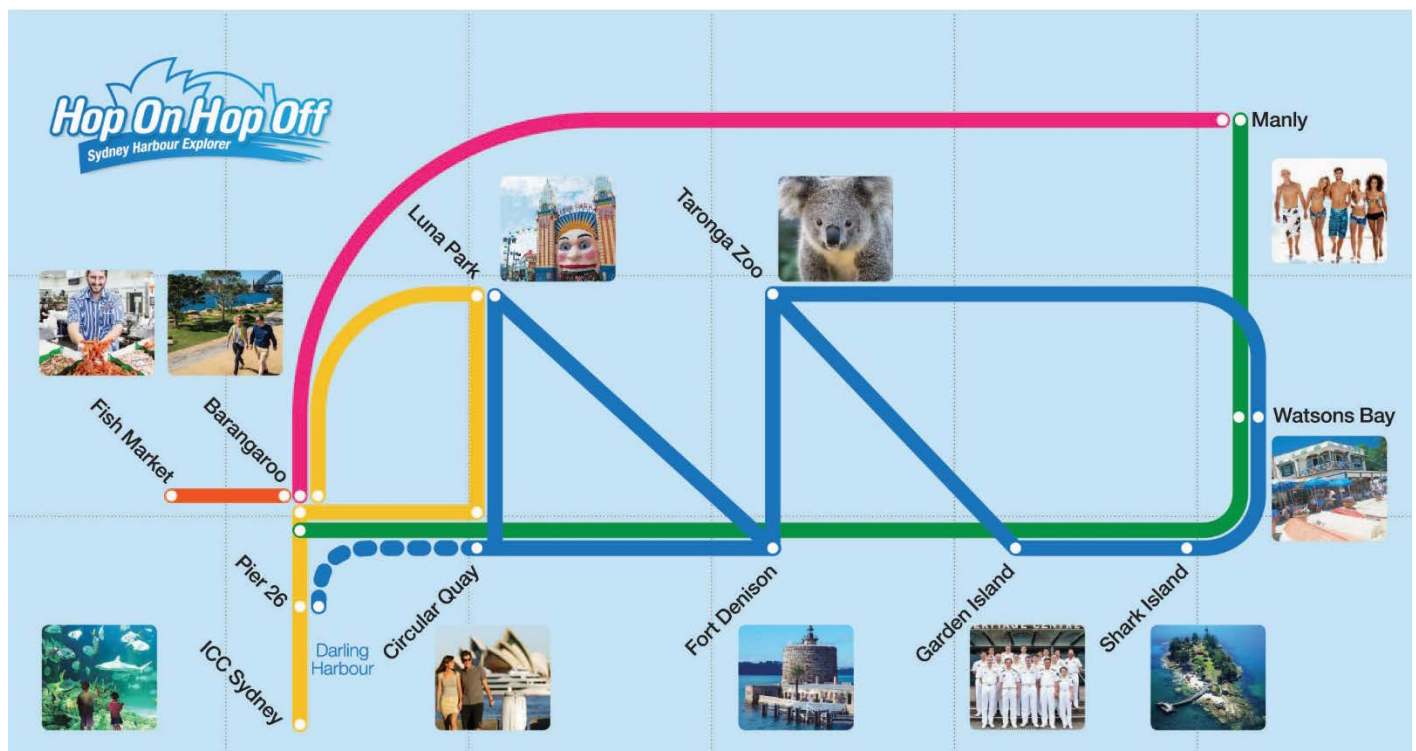

Hop On Hop Off Harbour Explorer

Important Timetable correct as at 16 May 2018 and subject to change.

Web Page

Visit the web page for cruise details
<https://www.captaincook.com.au/sydney-harbour-cruises/hop-on-hop-off>

Check Your Date

Special timetables may apply on selected dates. Please check your date for variations
<https://www.captaincook.com.au/timetables>

Find Us

Maps and contact details <https://www.captaincook.com.au/more-info/contact-us/>

Effective for travel from 16 May 2018

- Additional services which operate Sat-Sun and additional dates subject to demand ♦ Monday to Friday only ■ Saturday & Sunday only ◀ Saturday only. # Pick up only. Special timetables may operate on public holidays & special events.

Up to Five Fantastic Ferry Routes

BLUE	Darling Harbour, Circular Quay, Luna Park, Fort Denison, Taronga Zoo, Shark Is, Garden Is and Watsons Bay
PINK	Barangaroo and Manly
GREEN	Watsons Bay, Manly and Barangaroo
YELLOW	Circular Quay, Barangaroo, ICC Sydney, Darling Harbour and Luna Park
ORANGE	NEW - Fish Markets and Barangaroo. Saturday and Sunday only. Additional charges apply for this route.

2 day pass
up to **80** departures daily
12 famous stops*

Continued